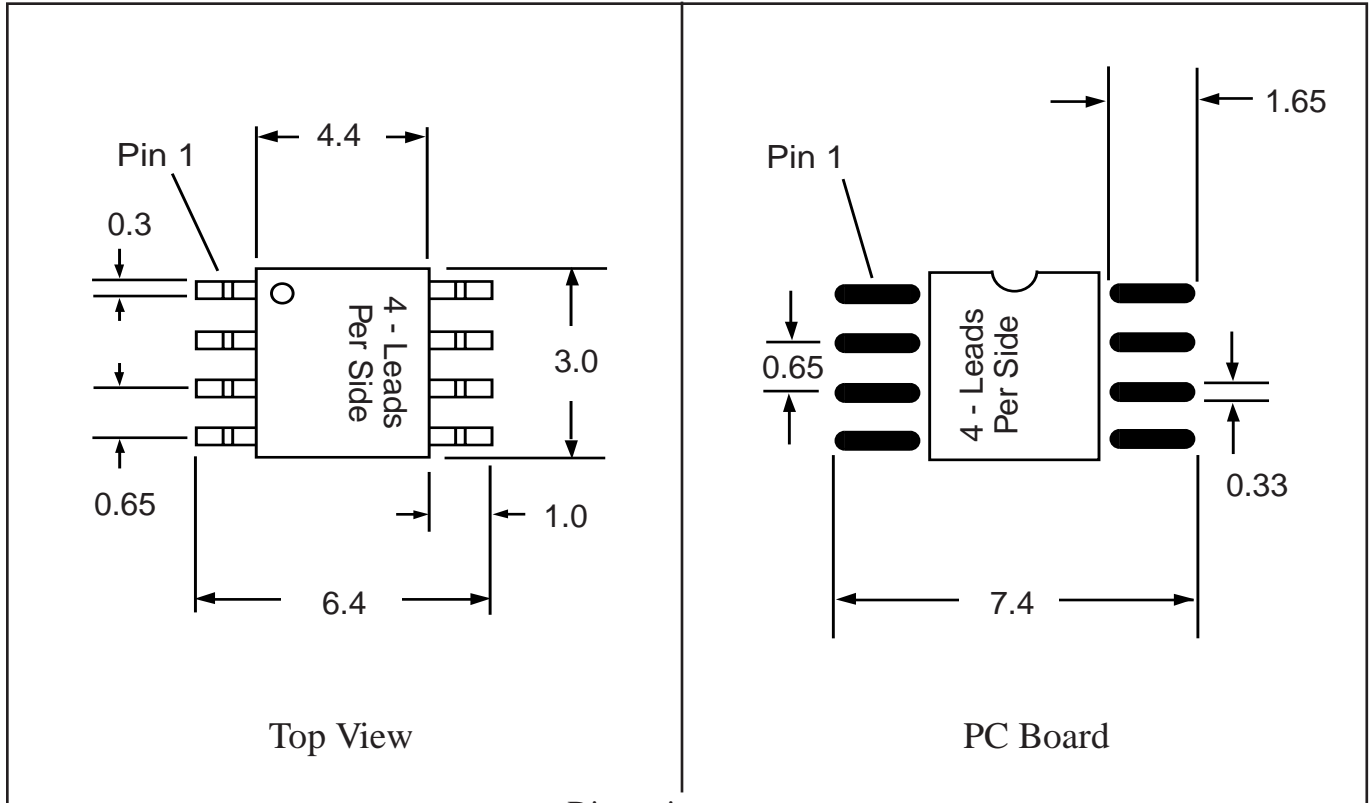

Part # **TSSOP8M25**
Leads **8** Pitch **0.65mm**
Body Size (Width) **4.4mm**

TopLine™
Tel 1-714-898-3830
info@topline.tv

Dimensions = mm