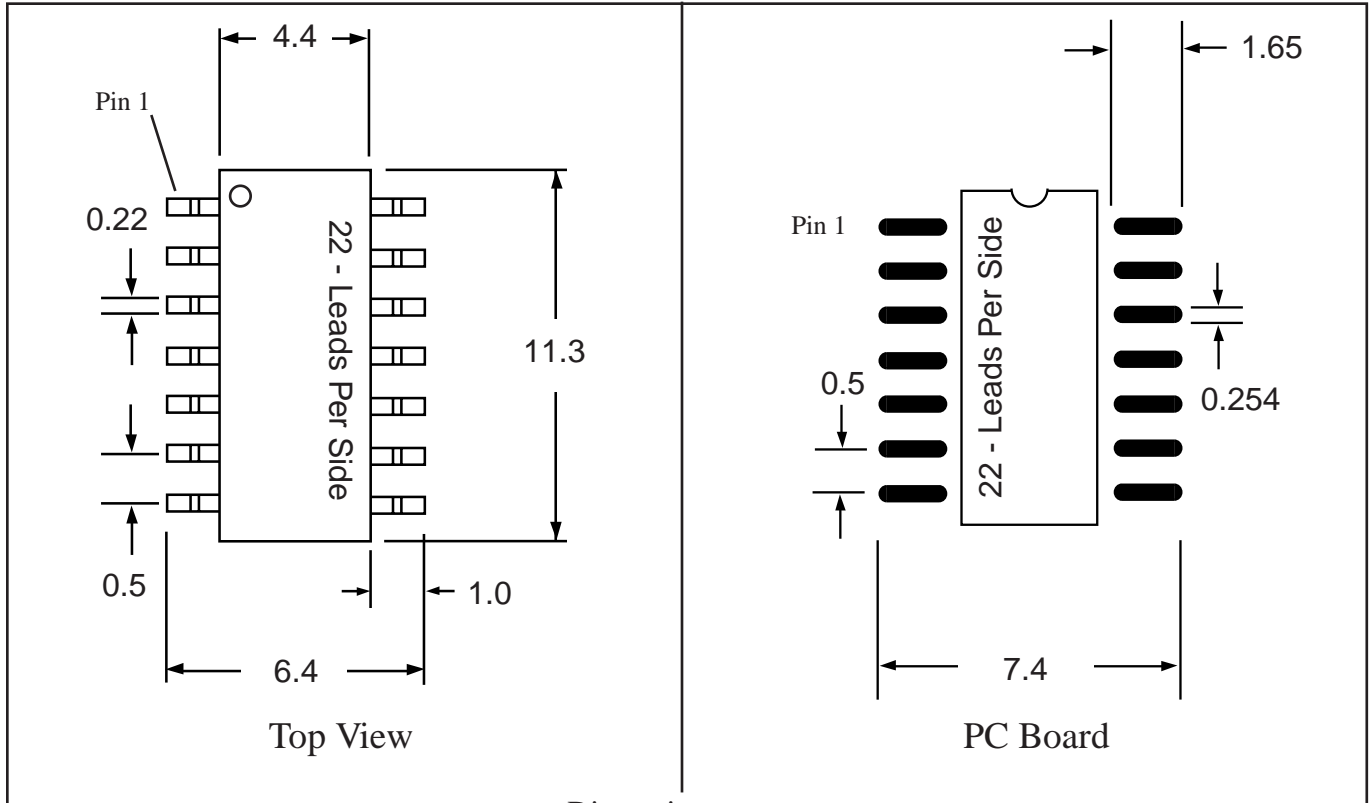

Part # **TSSOP44M19.7**
Leads **44** Pitch **0.5mm**
Body Size (Width) **4.4mm**

TopLine^{TM}
Tel 1-714-898-3830
info@topline.tv