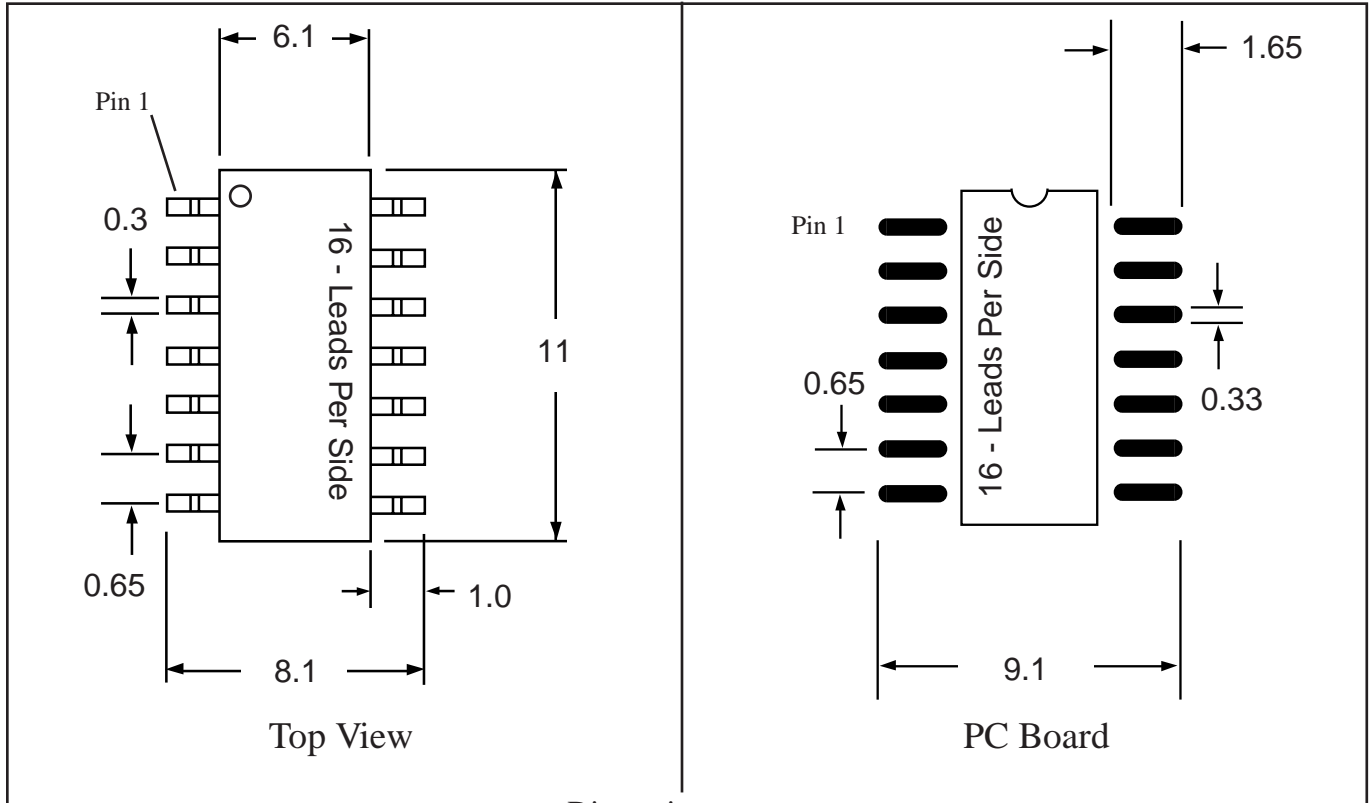

Part # **TSSOP32M25**
Leads **32** Pitch **0.65mm**
Body Size (Width) **6.1mm**

TopLine^{TM}
Tel 1-714-898-3830
info@topline.tv