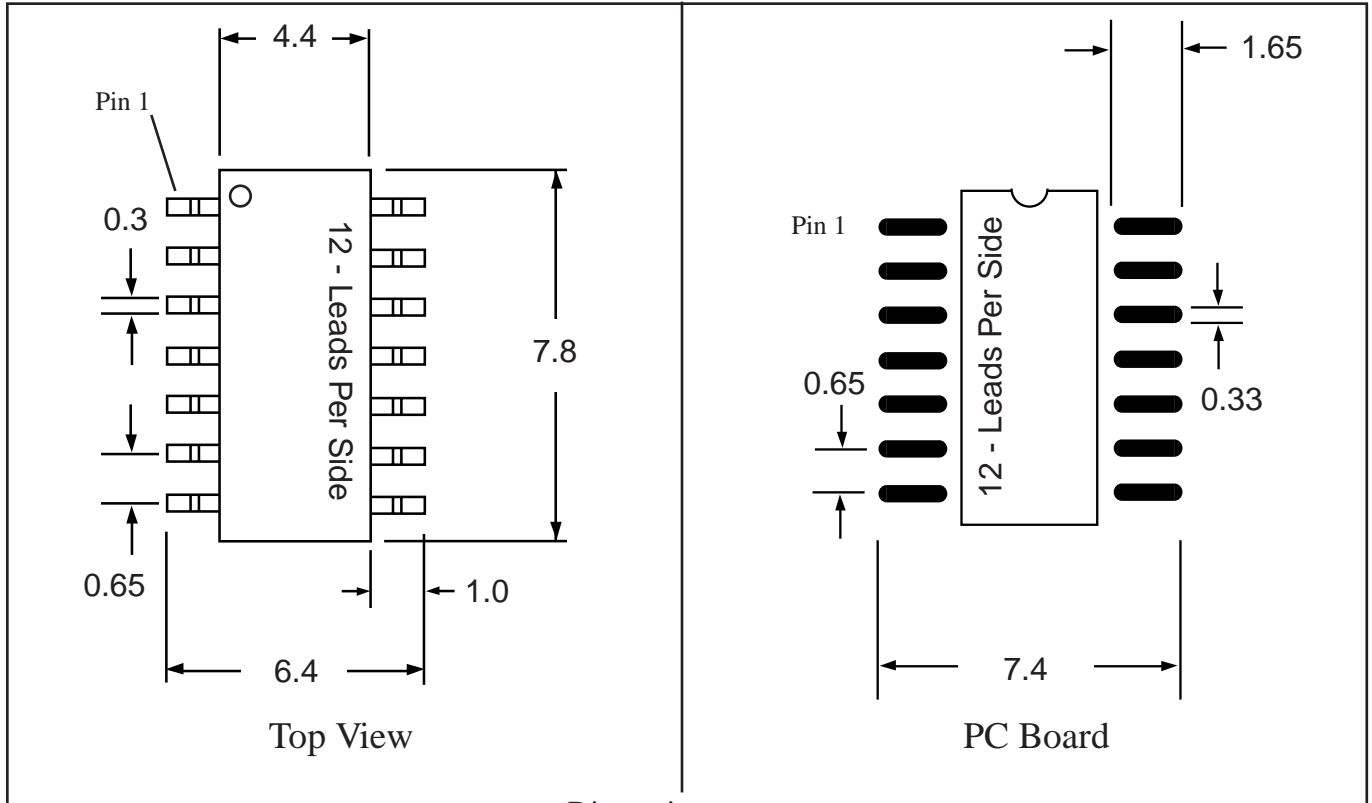

Part # **TSSOP24M25**
Leads **24** Pitch **0.65mm**
Body Size (Width) **4.4mm**

TopLine^{TM}
Tel 1-714-898-3830
info@topline.tv