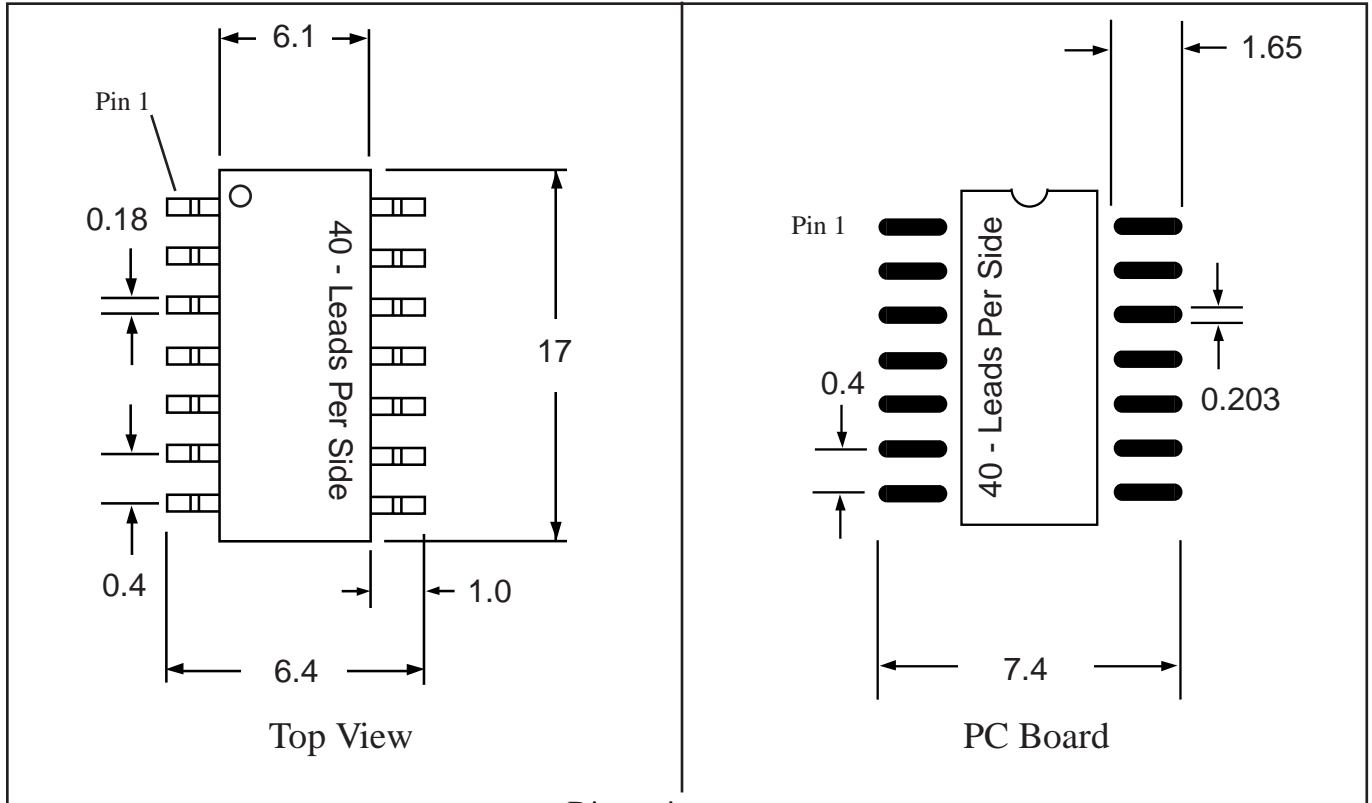

TopLine™
 Tel 1-714-898-3830
 info@topline.tv

Dimensions = mm

Part # **TSSOP64M19.7**
 Leads **64** Pitch **0.5mm**
 Body Size (Width) **6.1mm**

TopLineTM
 Tel 1-714-898-3830
 info@topline.tv

Dimensions = mm

Part # **TSSOP80M15.7**
 Leads **80** Pitch **0.4mm**
 Body Size (Width) **6.1mm**

TopLine™
 Tel 1-714-898-3830
 info@topline.tv

Dimensions = mm