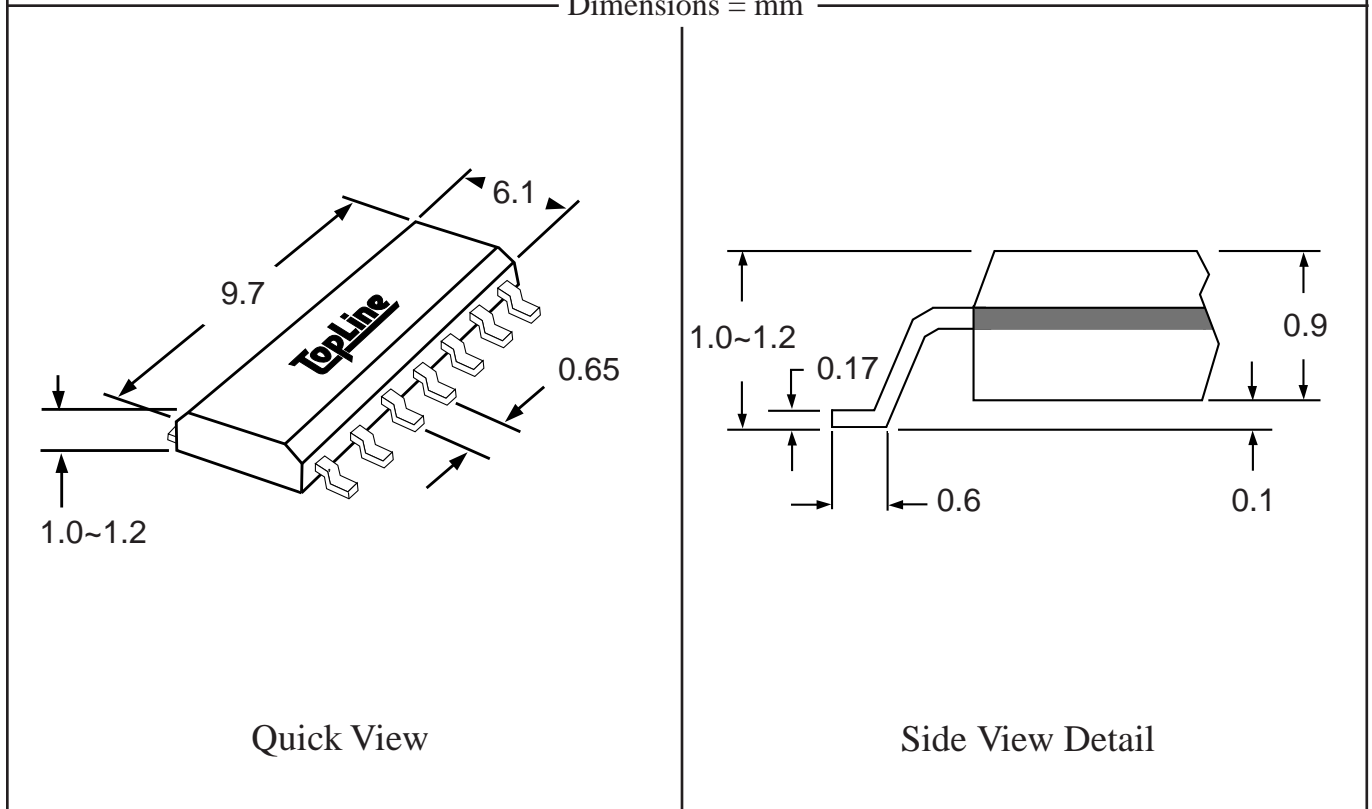

Dimensions = mm