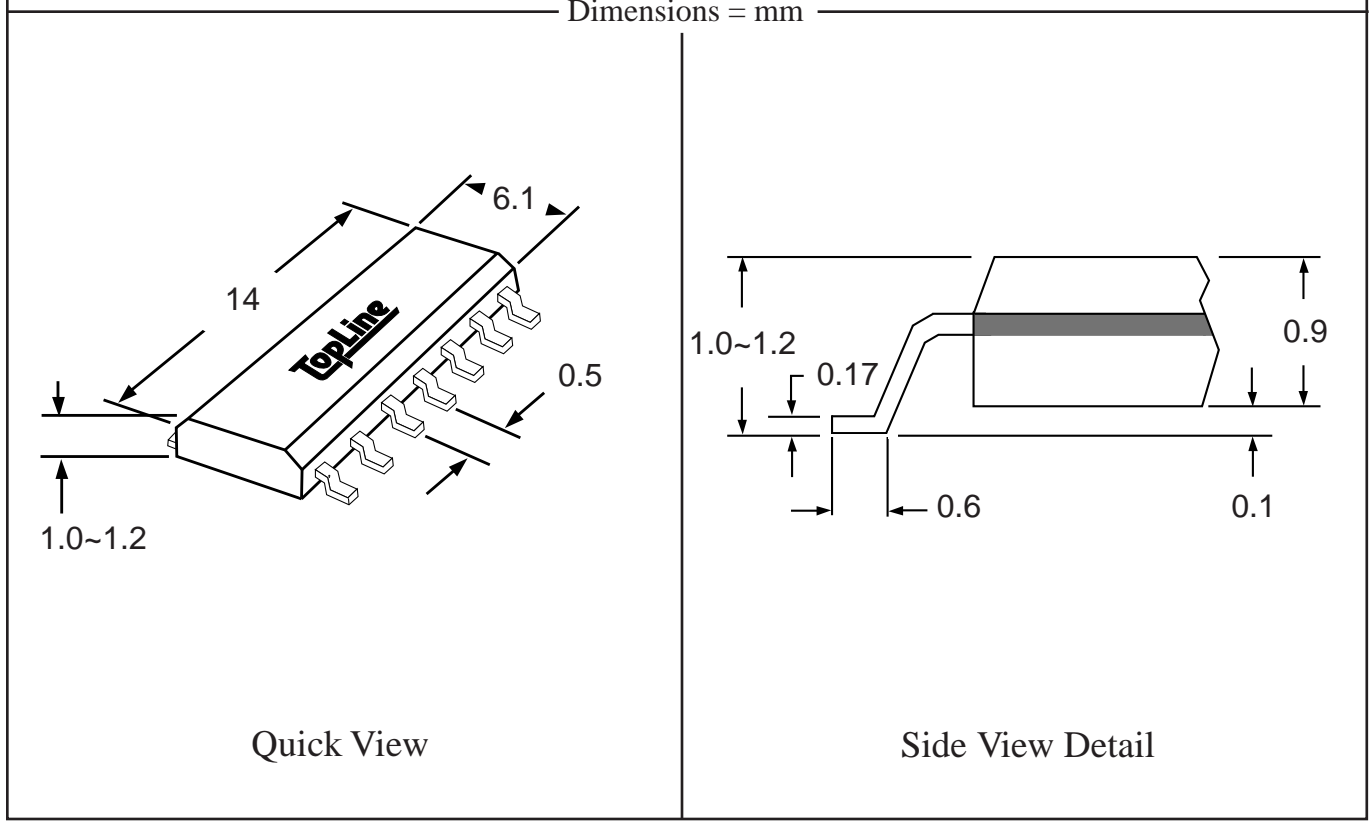

Dimensions = mm