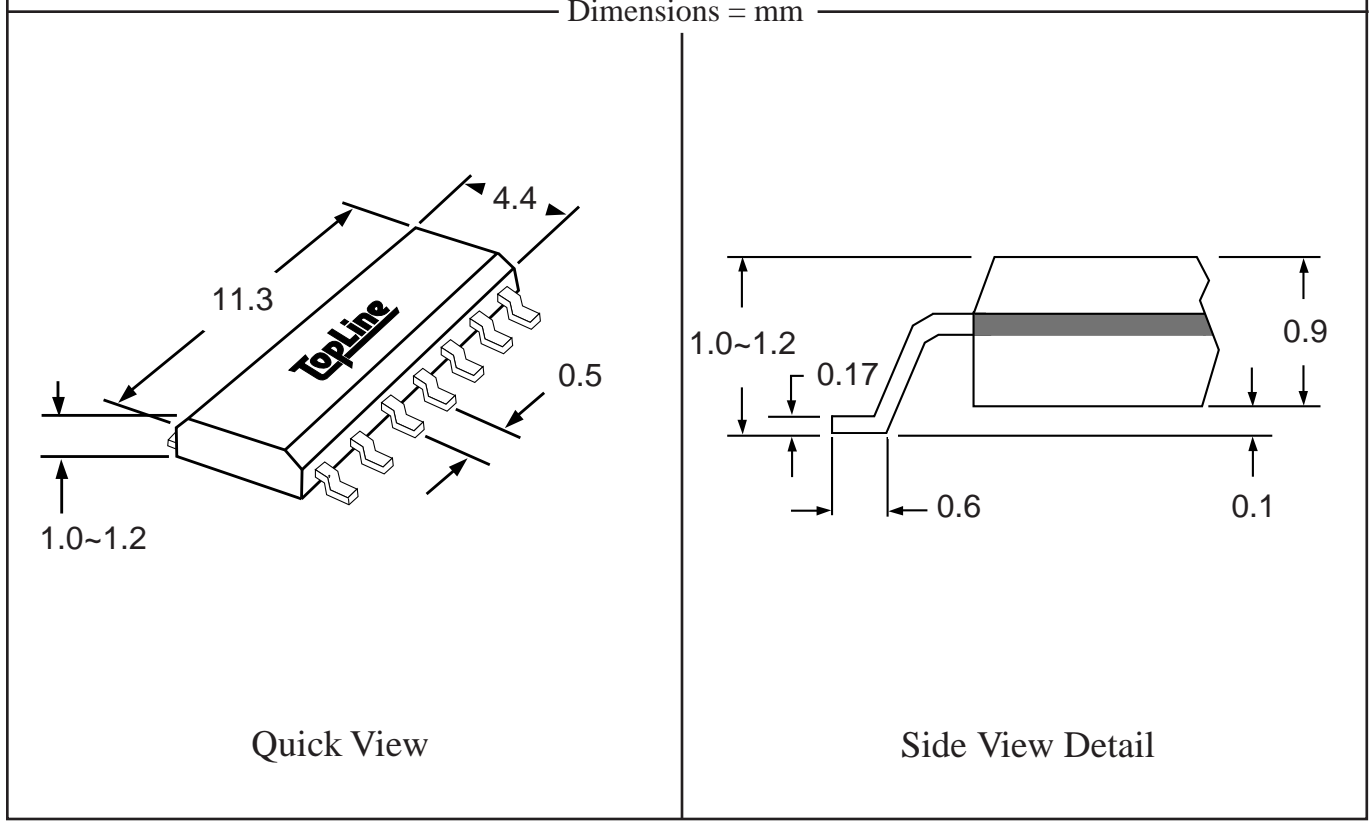

Dimensions = mm