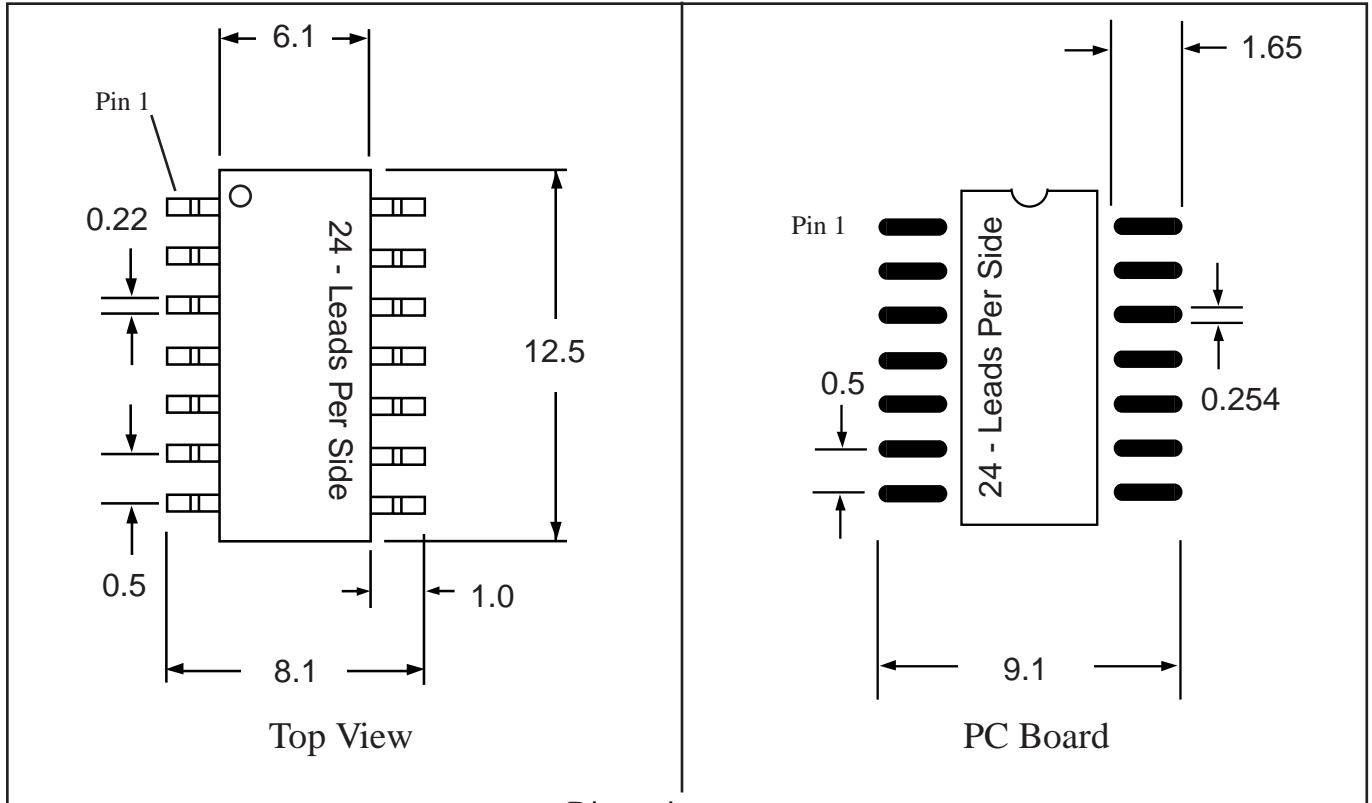

TopLineTM
 Tel 1-714-898-3830
 info@topline.tv

Dimensions = mm

Part # **TSSOP48M19.7**
 Leads **48** Pitch **0.5mm**
 Body Size (Width) **6.1mm**

TopLine™
 Tel 1-714-898-3830
 info@topline.tv

Dimensions = mm