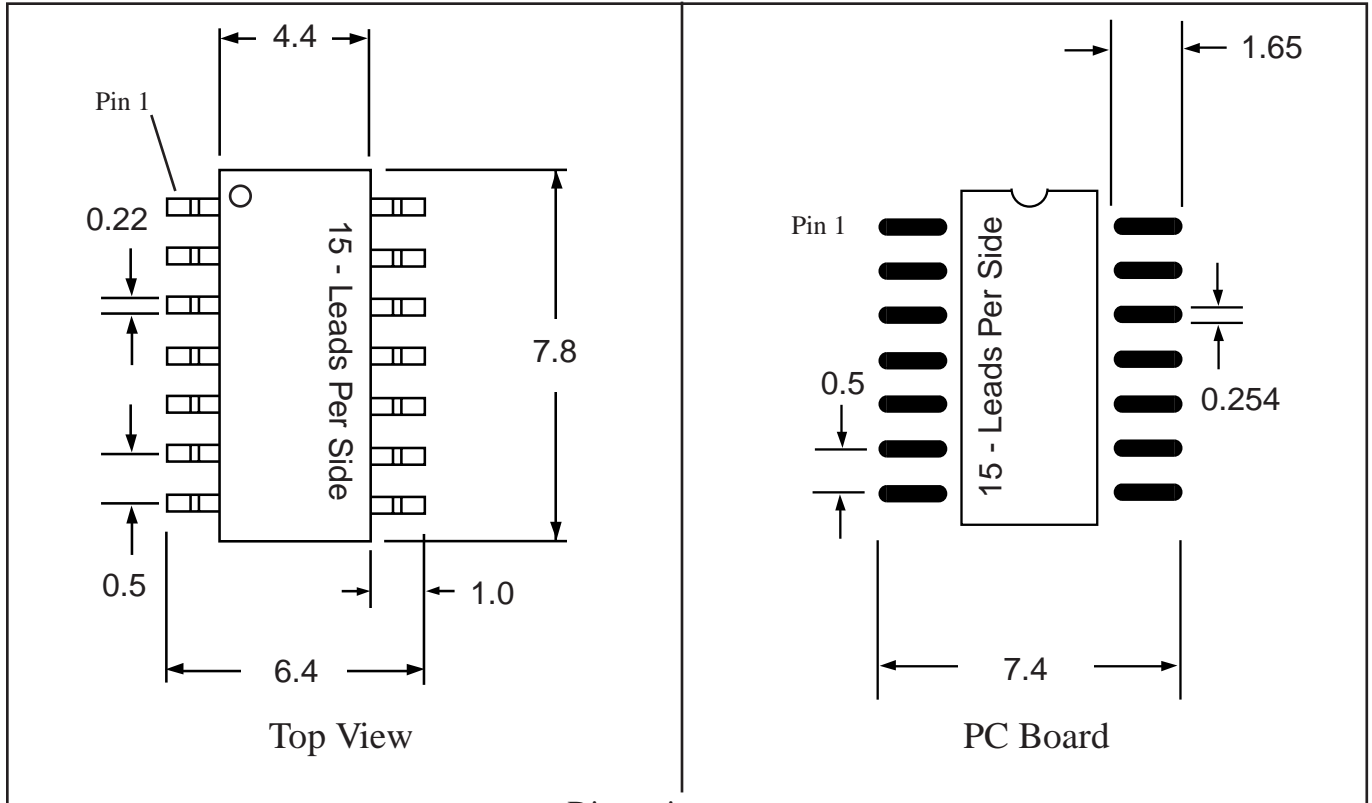

TopLineTM
 Tel 1-714-898-3830
 info@topline.tv

Dimensions = mm

Part # **TSSOP30M19.7**
 Leads **30** Pitch **0.5mm**
 Body Size (Width) **4.4mm**

TopLine™
 Tel 1-714-898-3830
 info@topline.tv

Dimensions = mm