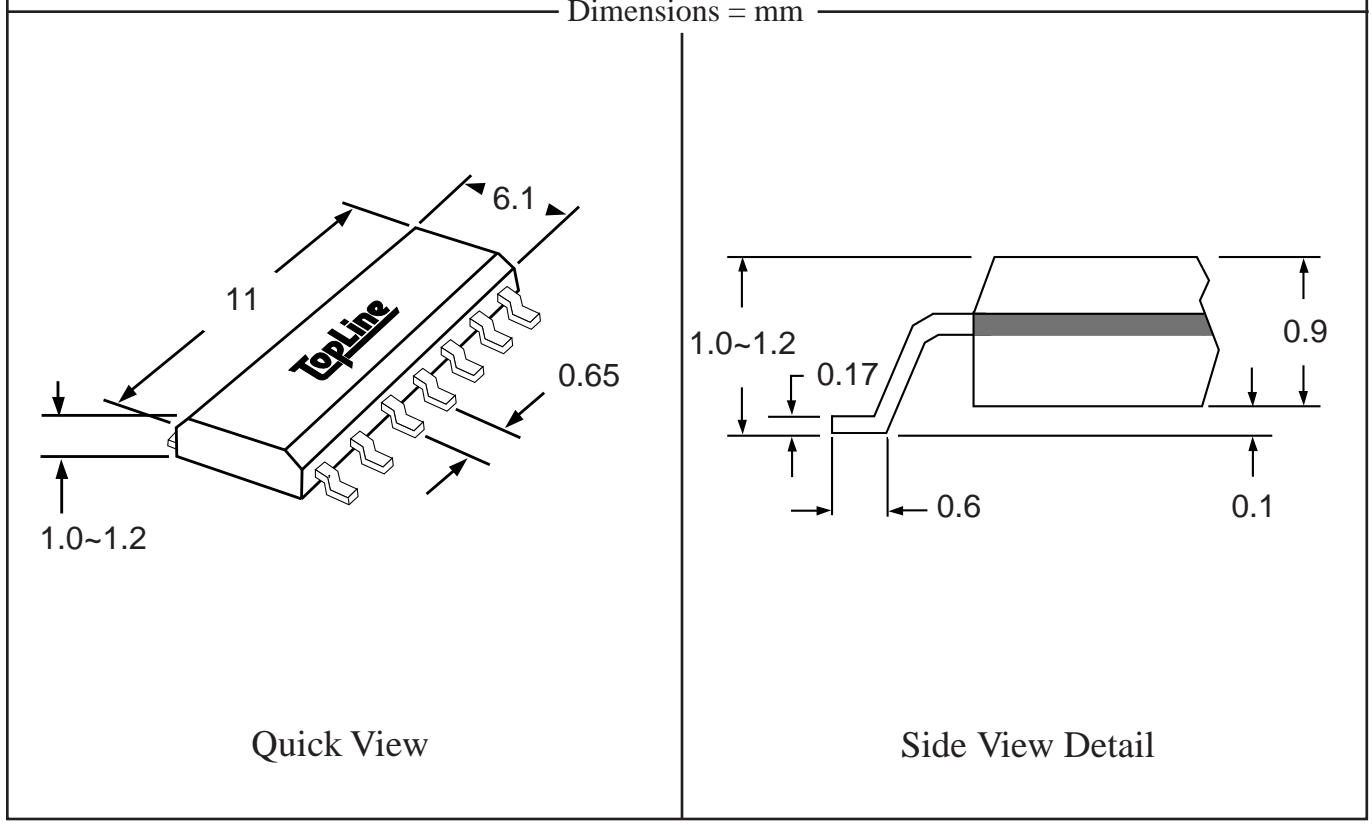

Dimensions = mm