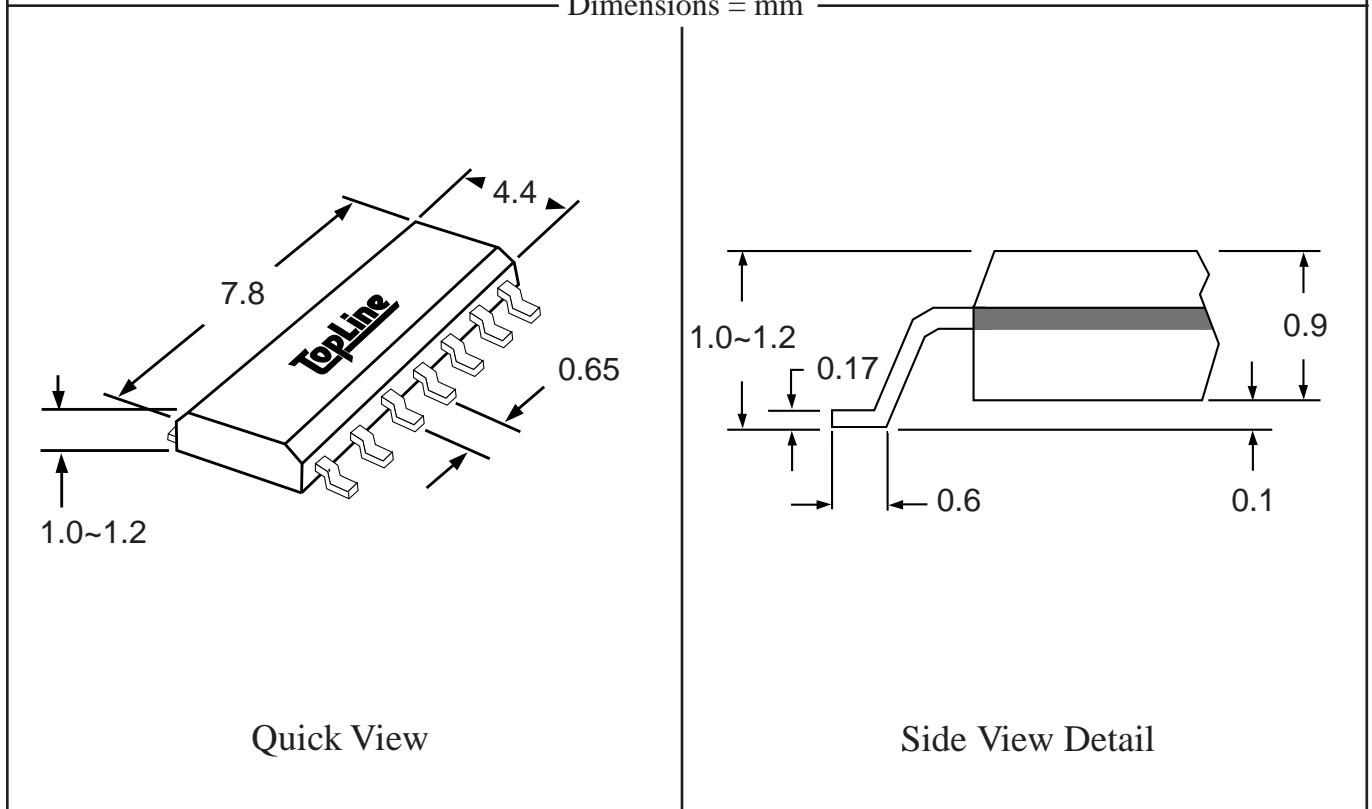

Part # **TSSOP28M25**
 Leads **28** Pitch **0.65mm**
 Body Size (Width) **4.4mm**

TopLineTM
 Tel 1-714-898-3830
 info@topline.tv

Dimensions = mm

Part # **TSSOPW28M25**
 Leads **28** Pitch **0.65mm**
 Body Size (Width) **6.1mm**