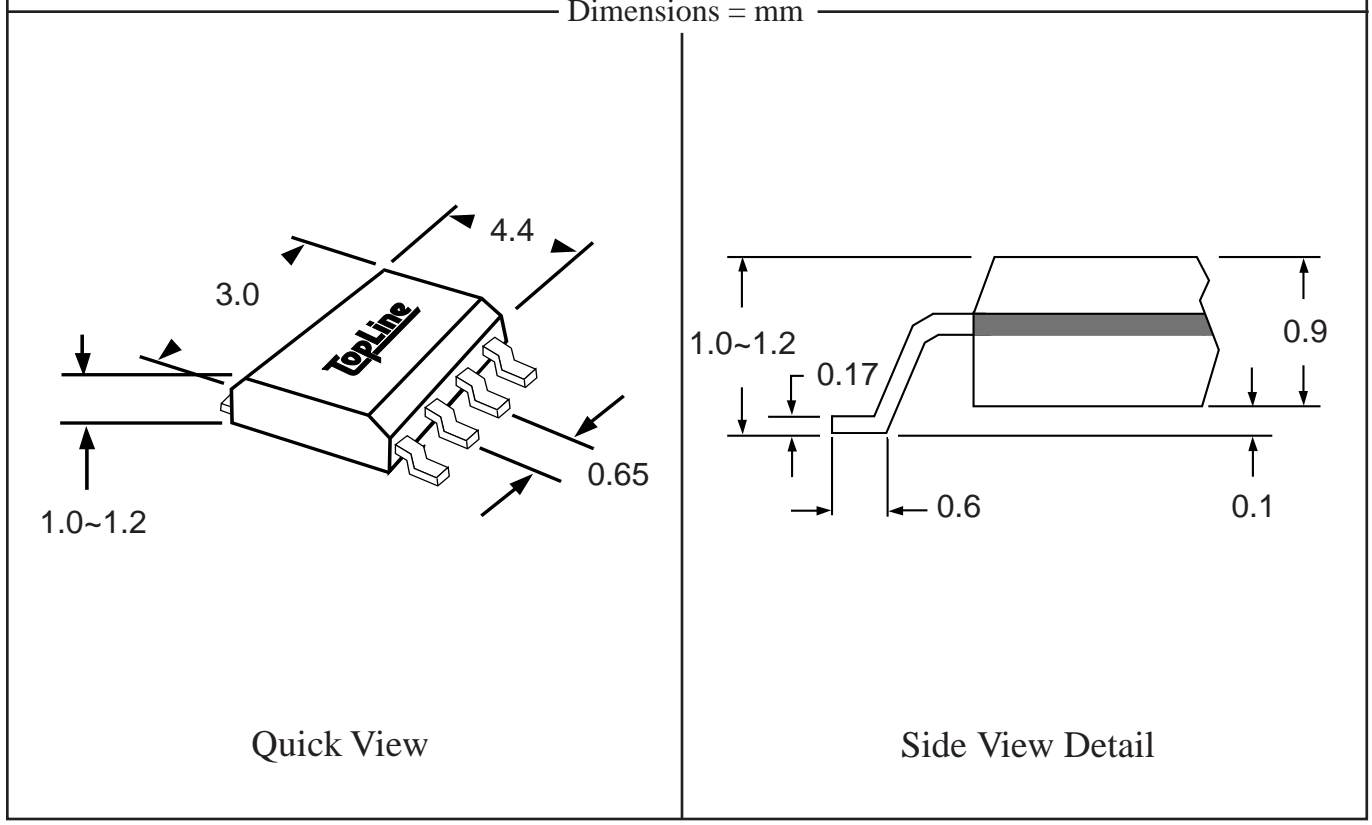

I
N
F
O

TopLine supplies TSSOP - Thin Shrink Small Outline Packages in 1.0mm height. Tape width and pitch may vary. Tube quantities may vary. Call TopLine for details. Solder plated leads Sn85/Pb15.

Part # **TSSOP8M25**
 Leads **8** Pitch **0.65mm**
 Body Size (Width) **4.4mm**

TopLine™
 Tel 1-714-898-3830
 info@topline.tv

Top View

PC Board

Dimensions = mm

Quick View

Side View Detail

Part # **TSSOP14M25**
 Leads **14** Pitch **0.65mm**
 Body Size (Width) **4.4mm**

TopLineTM
 Tel 1-714-898-3830
 info@topline.tv