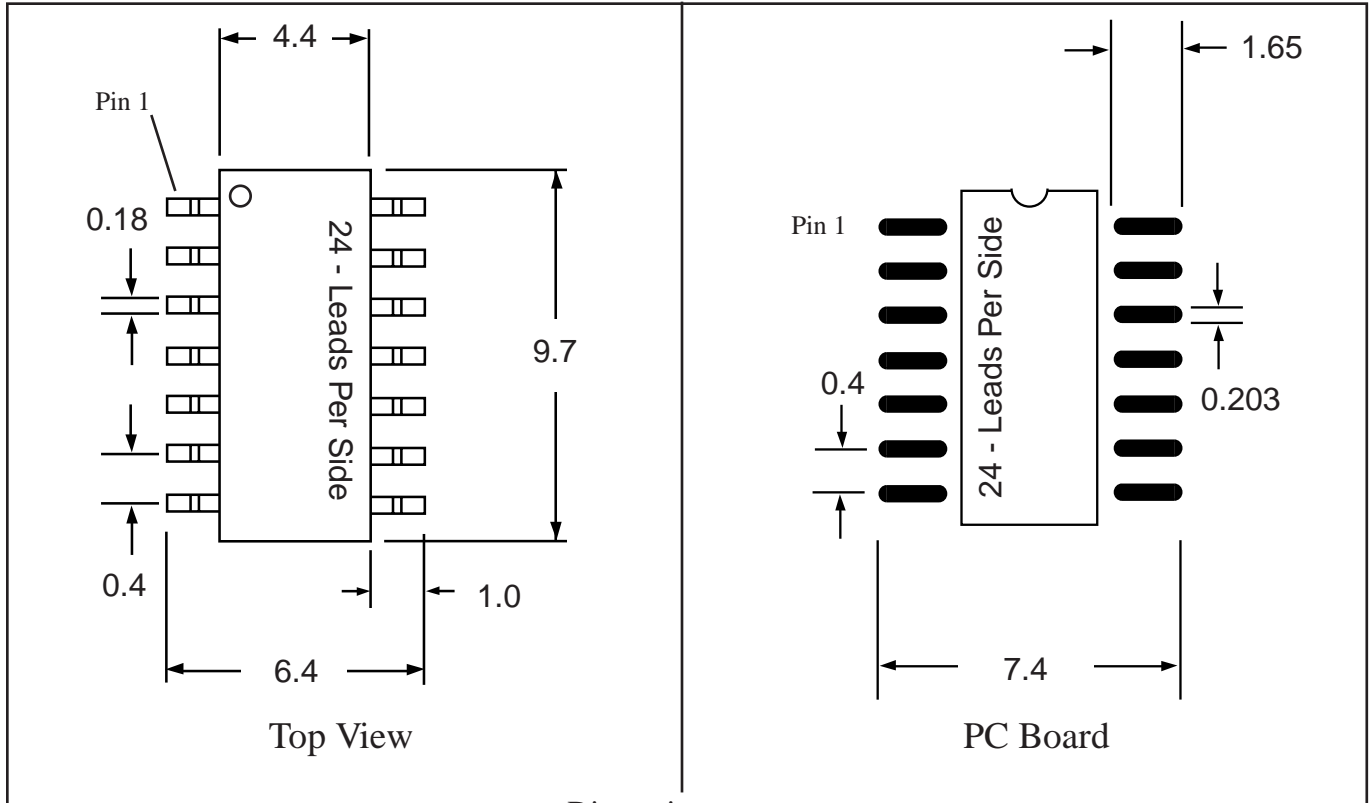

Part # **TSSOP48M15.7**
Leads **48** Pitch **0.4mm**
Body Size (Width) **4.4mm**

TopLine^{TM}
Tel 1-714-898-3830
info@topline.tv