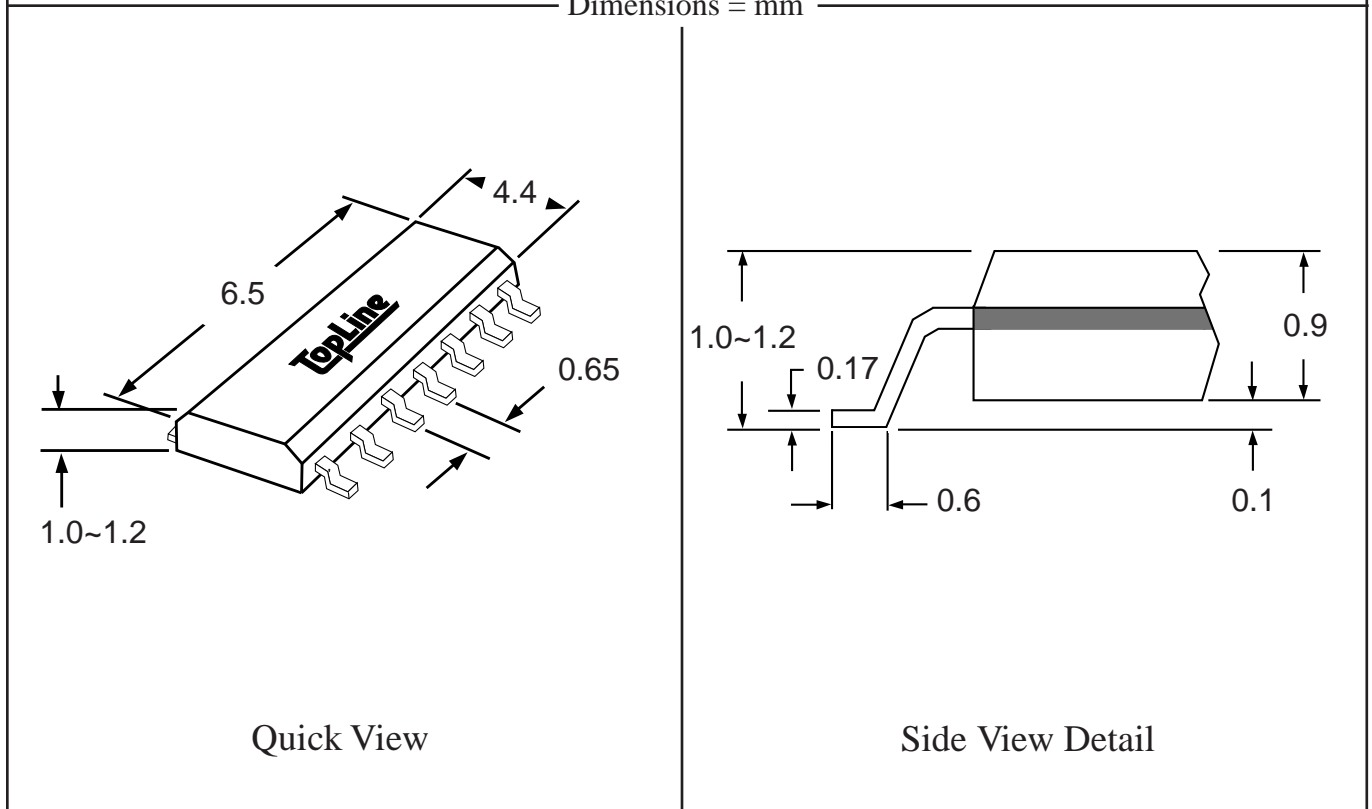

Dimensions = mm