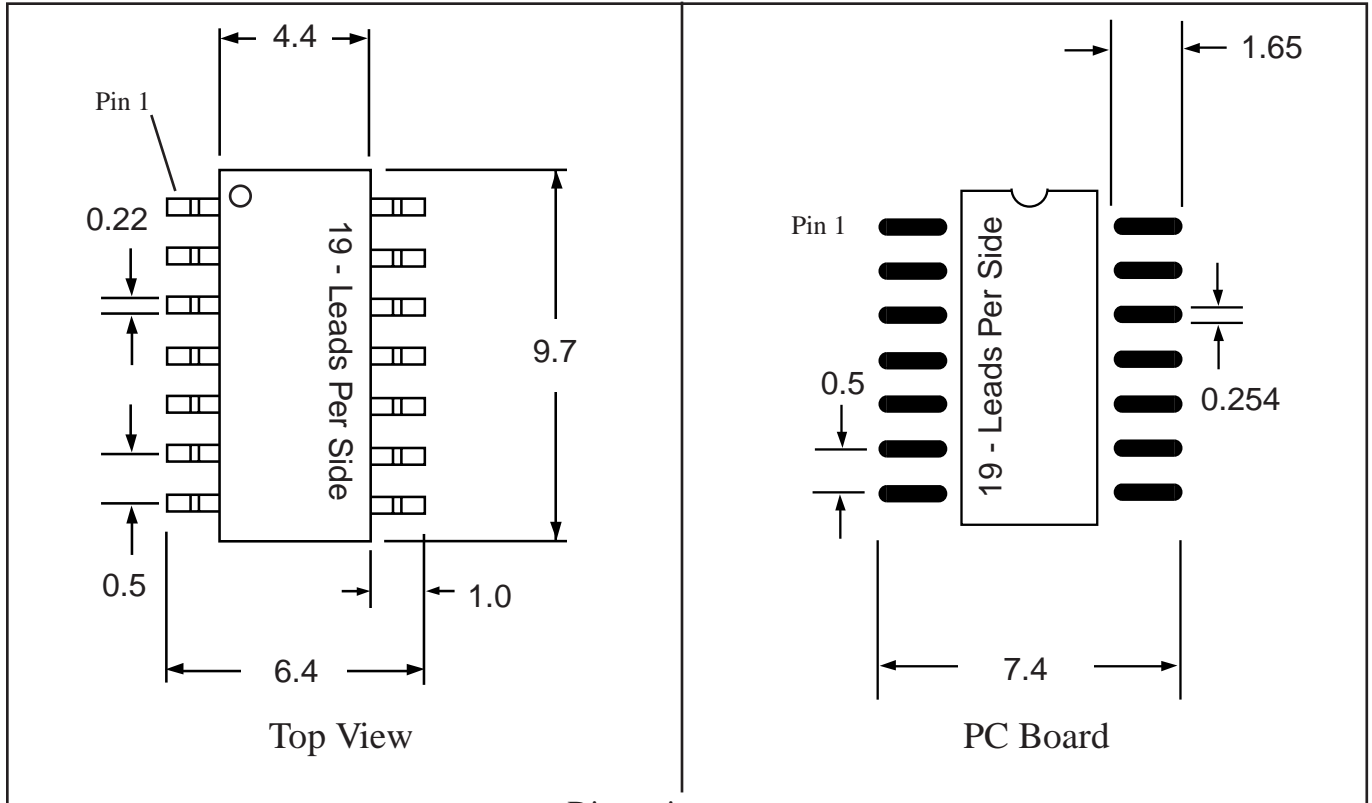

Part # **TSSOP38M19.7**
Leads **38** Pitch **0.5mm**
Body Size (Width) **4.4mm**

TopLine^{TM}
Tel 1-714-898-3830
info@topline.tv