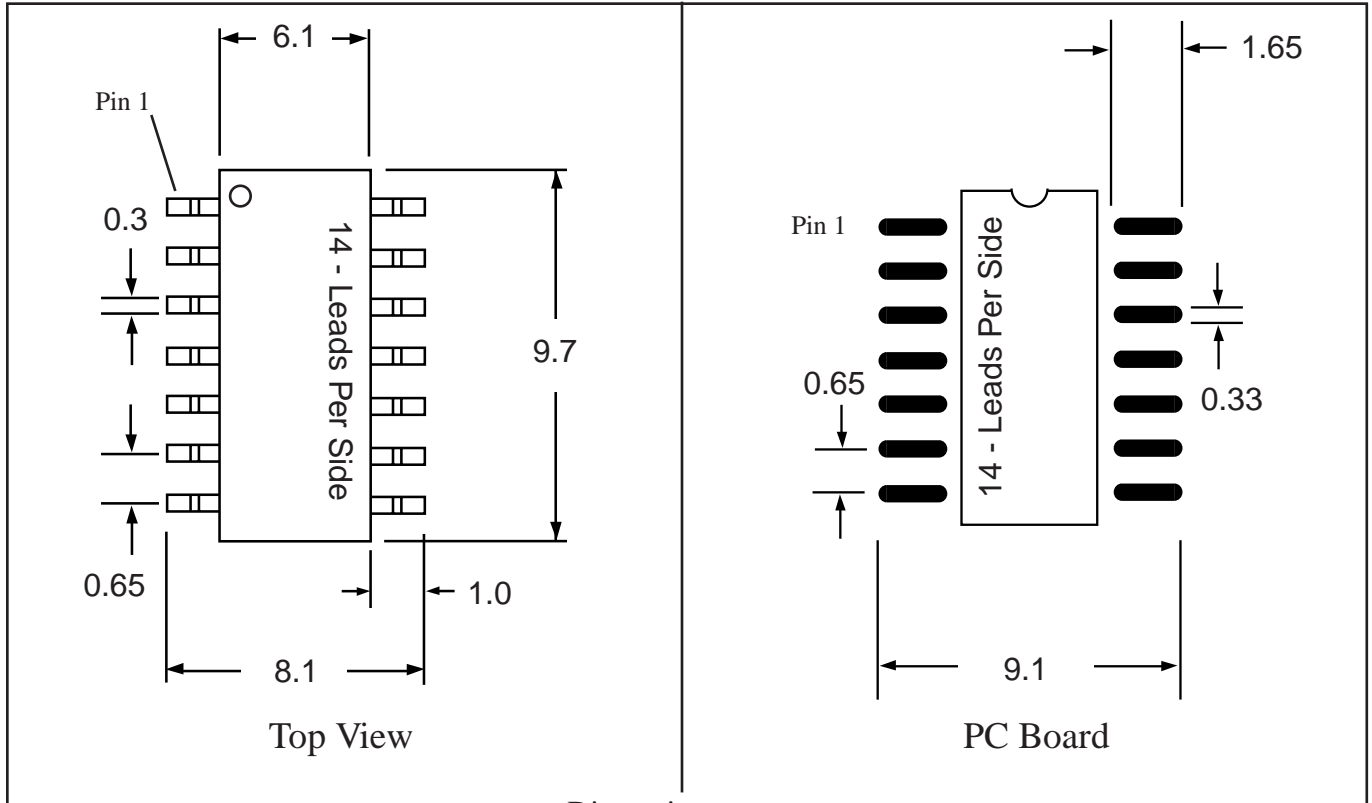

Part # **TSSOPW28M25**
Leads **28** Pitch **0.65mm**
Body Size (Width) **6.1mm**

TopLine^{TM}
Tel 1-714-898-3830
info@topline.tv