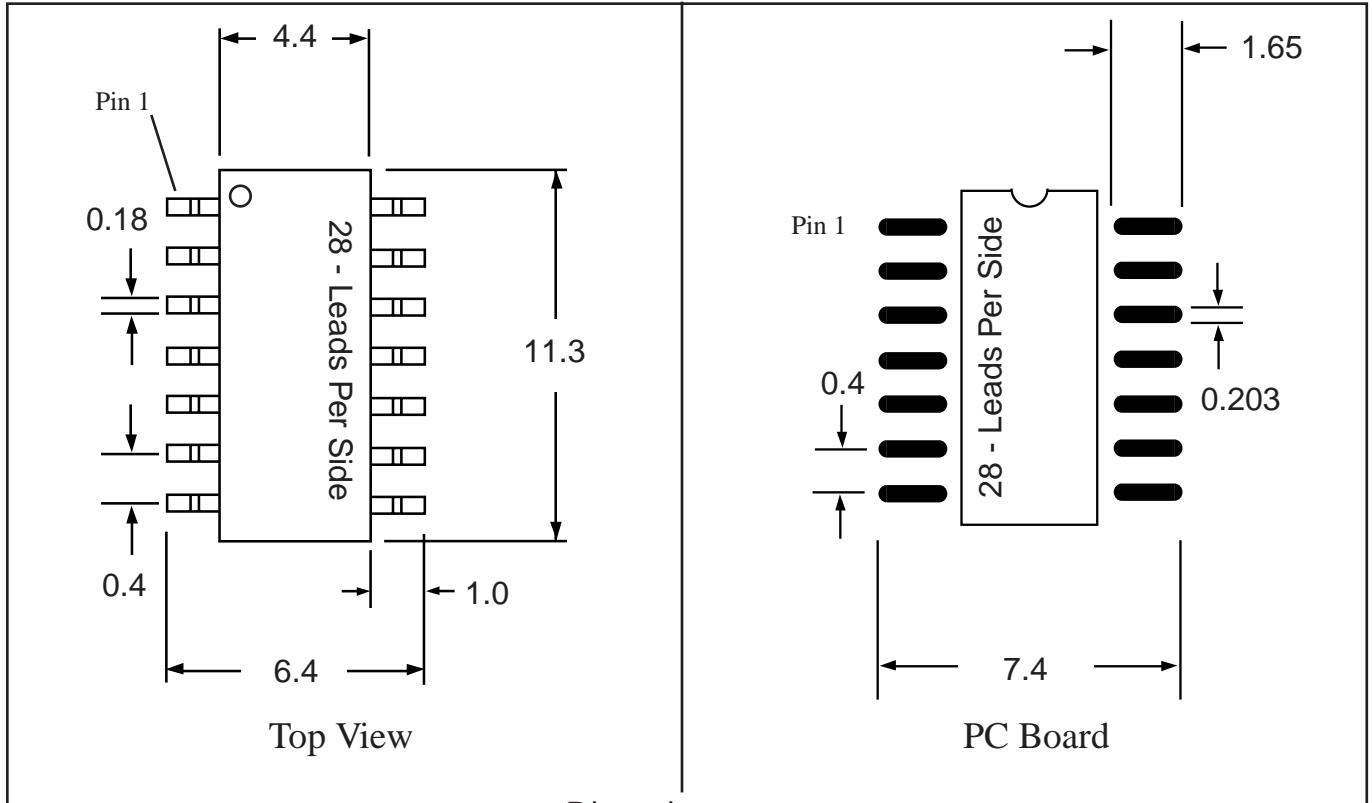

Part # **TSSOP56M15.7**
Leads **56** Pitch **0.4mm**
Body Size (Width) **4.4mm**

TopLine^{TM}
Tel 1-714-898-3830
info@topline.tv