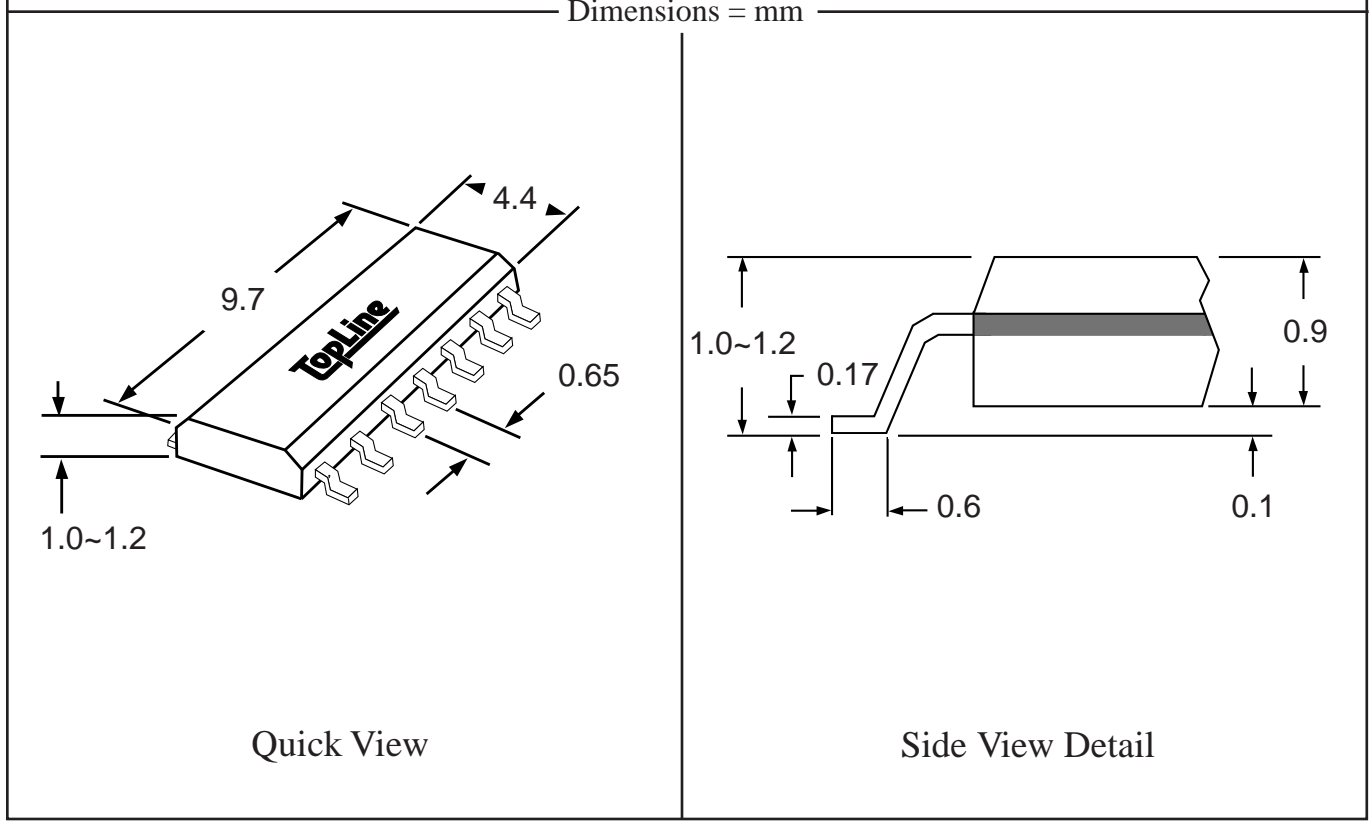

Part # **TSSOP28M25**
 Leads **28** Pitch **0.65mm**
 Body Size (Width) **4.4mm**

TopLineTM
 Tel 1-714-898-3830
 info@topline.tv

Dimensions = mm

Part # **TSSOPW28M25**
 Leads **28** Pitch **0.65mm**
 Body Size (Width) **6.1mm**