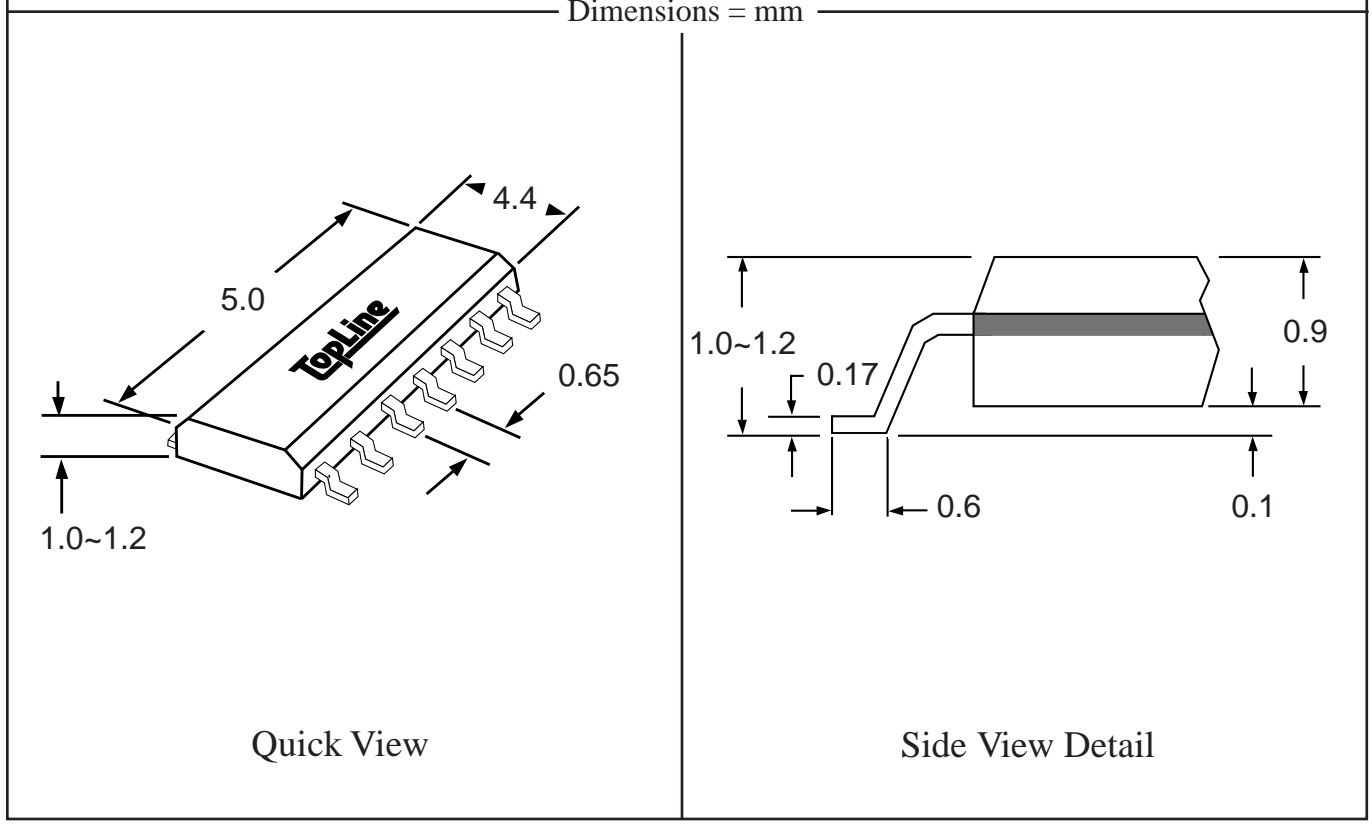

Dimensions = mm