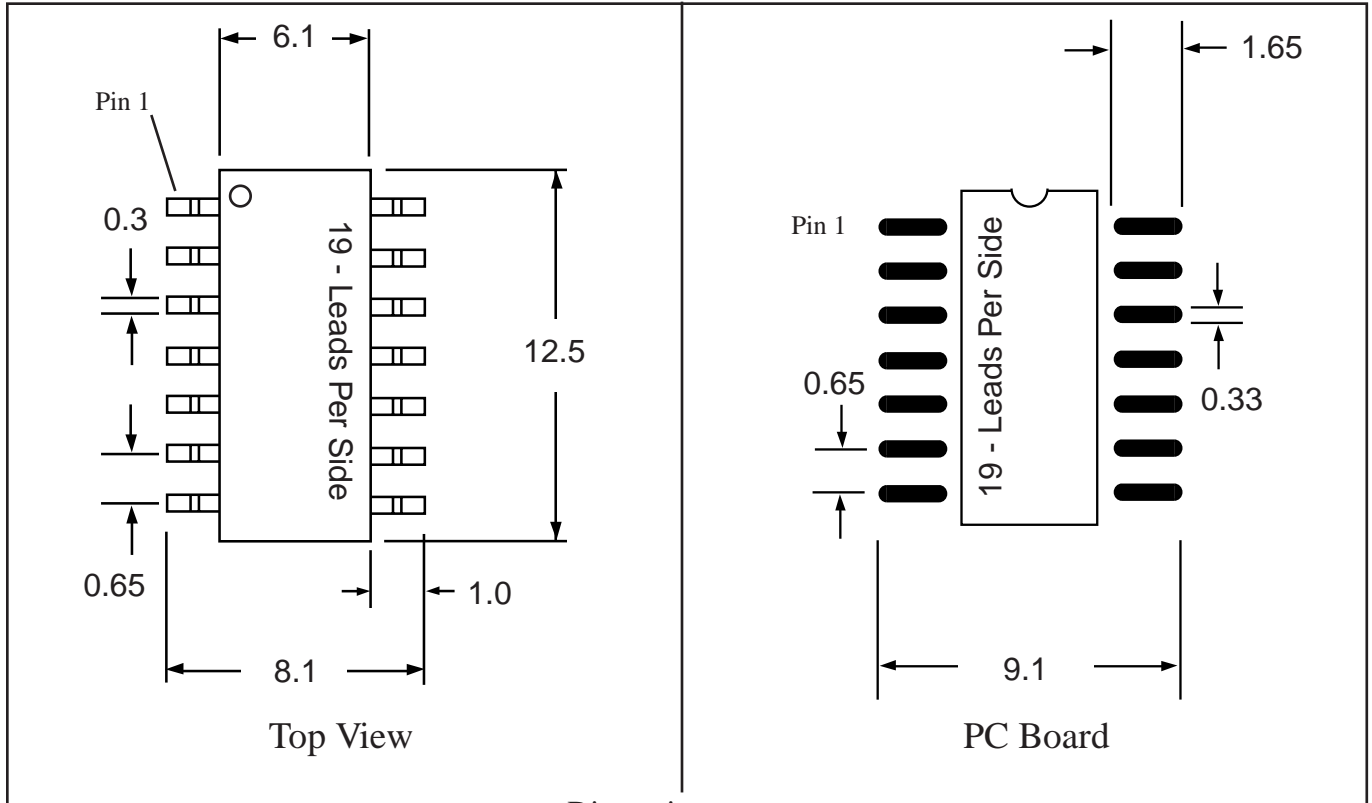

TopLineTM
 Tel 1-714-898-3830
 info@topline.tv

Dimensions = mm

Part # **TSSOP38M25**
 Leads **38** Pitch **0.65mm**
 Body Size (Width) **6.1mm**

TopLine™
 Tel 1-714-898-3830
 info@topline.tv

Dimensions = mm