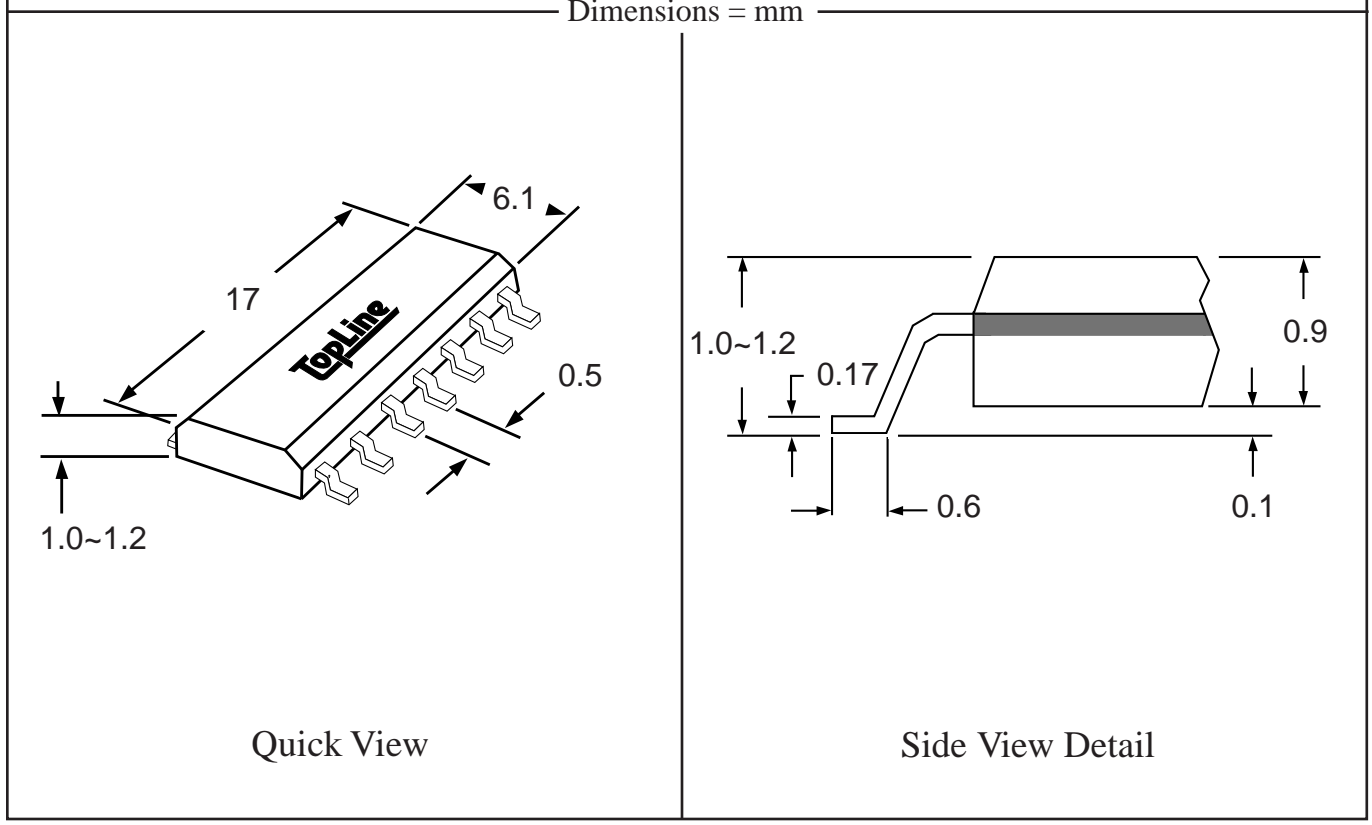

TopLine™
 Tel 1-714-898-3830
 info@topline.tv

Dimensions = mm

Part # **TSSOP64M19.7**
 Leads **64** Pitch **0.5mm**
 Body Size (Width) **6.1mm**

TopLineTM
 Tel 1-714-898-3830
 info@topline.tv

Dimensions = mm