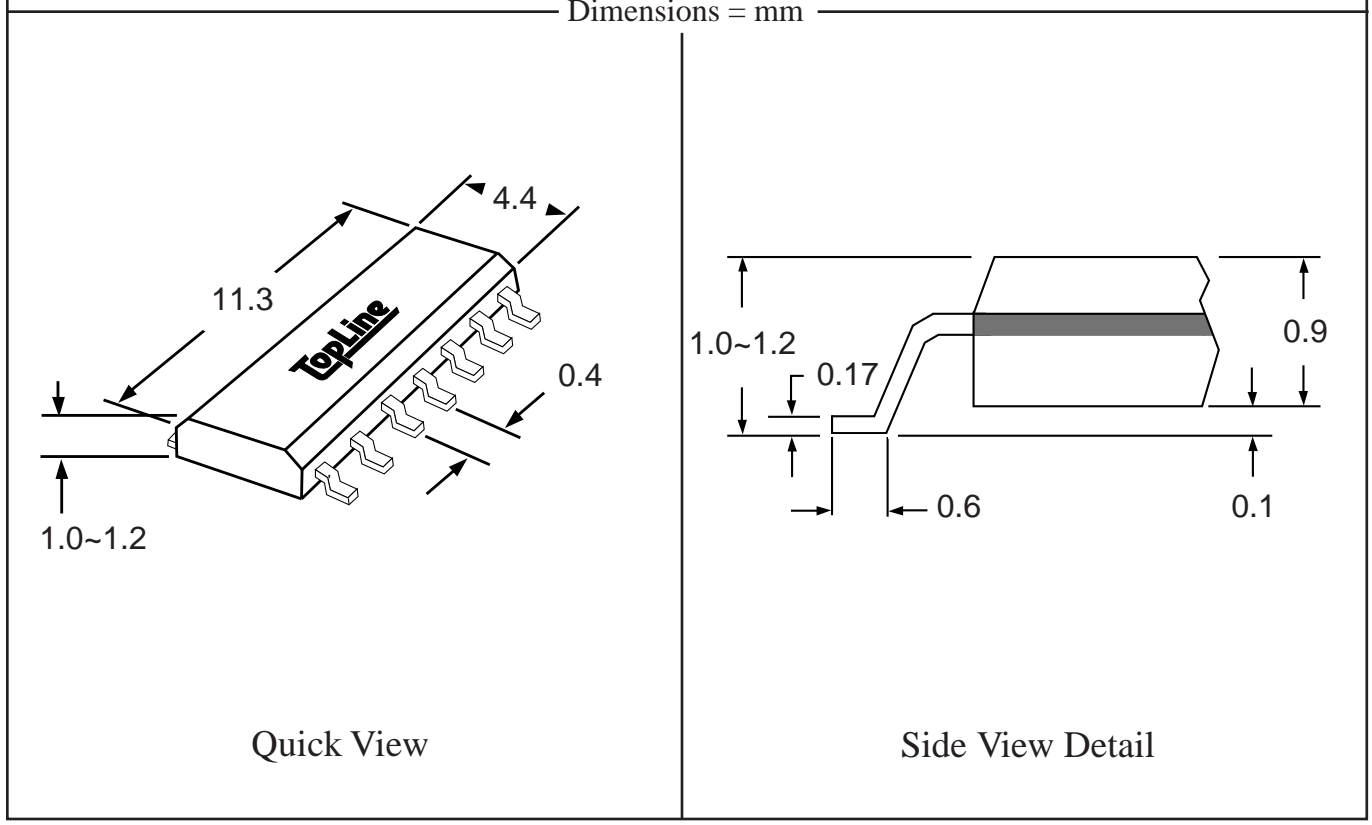

Dimensions = mm