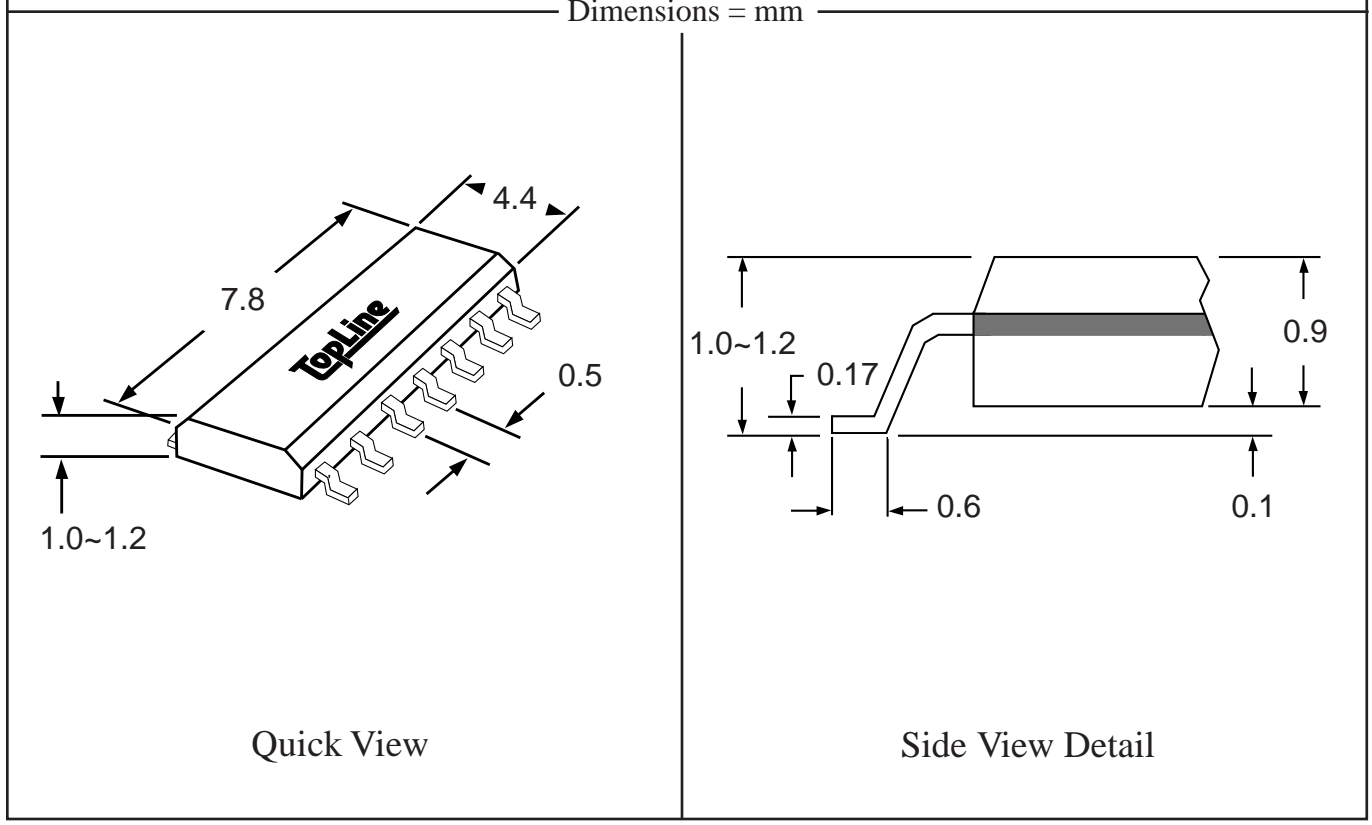

TopLineTM
 Tel 1-714-898-3830
 info@topline.tv

Dimensions = mm

Part # **TSSOP30M19.7**
 Leads **30** Pitch **0.5mm**
 Body Size (Width) **4.4mm**

TopLine™
 Tel 1-714-898-3830
 info@topline.tv

Dimensions = mm