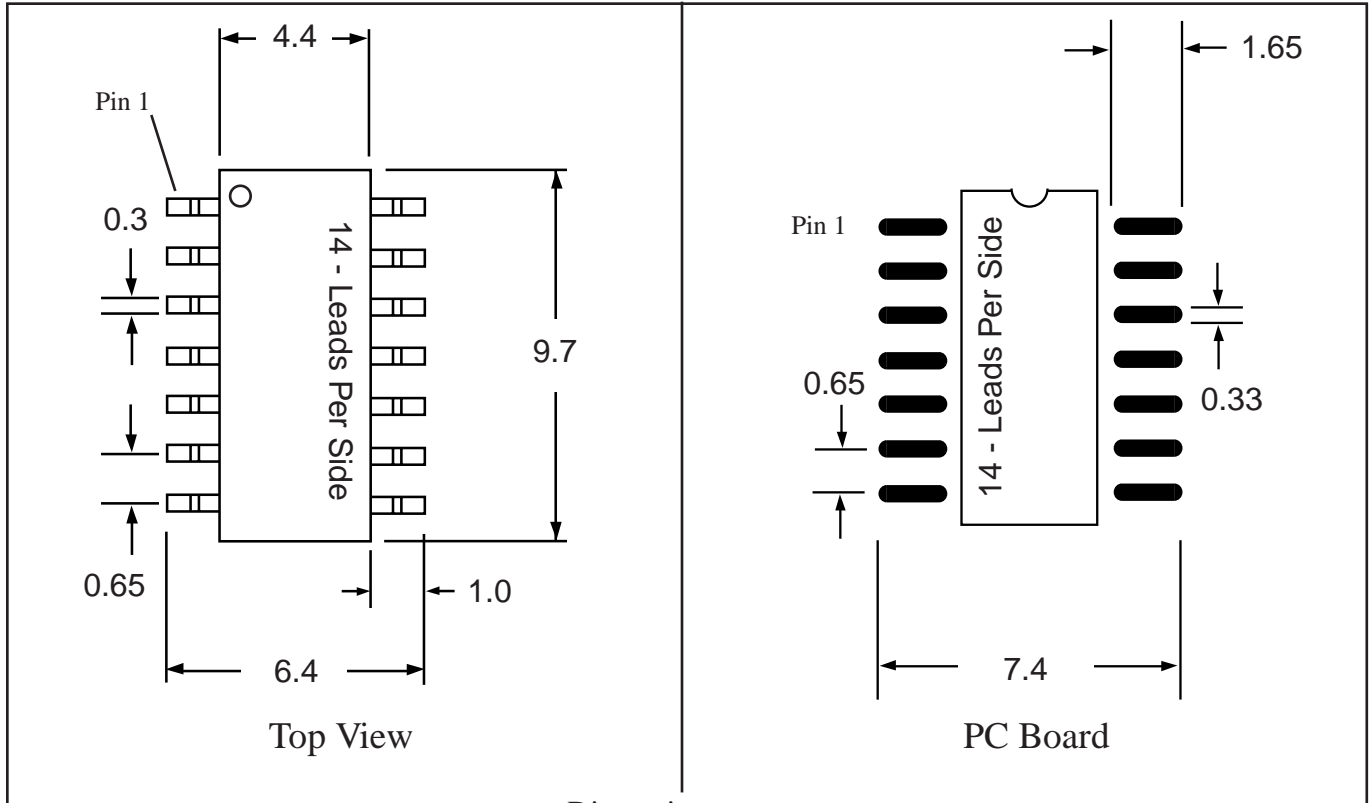

Part # **TSSOP28M25**
 Leads **28** Pitch **0.65mm**
 Body Size (Width) **4.4mm**

TopLineTM
 Tel 1-714-898-3830
 info@topline.tv

Dimensions = mm

Part # **TSSOPW28M25**
 Leads **28** Pitch **0.65mm**
 Body Size (Width) **6.1mm**