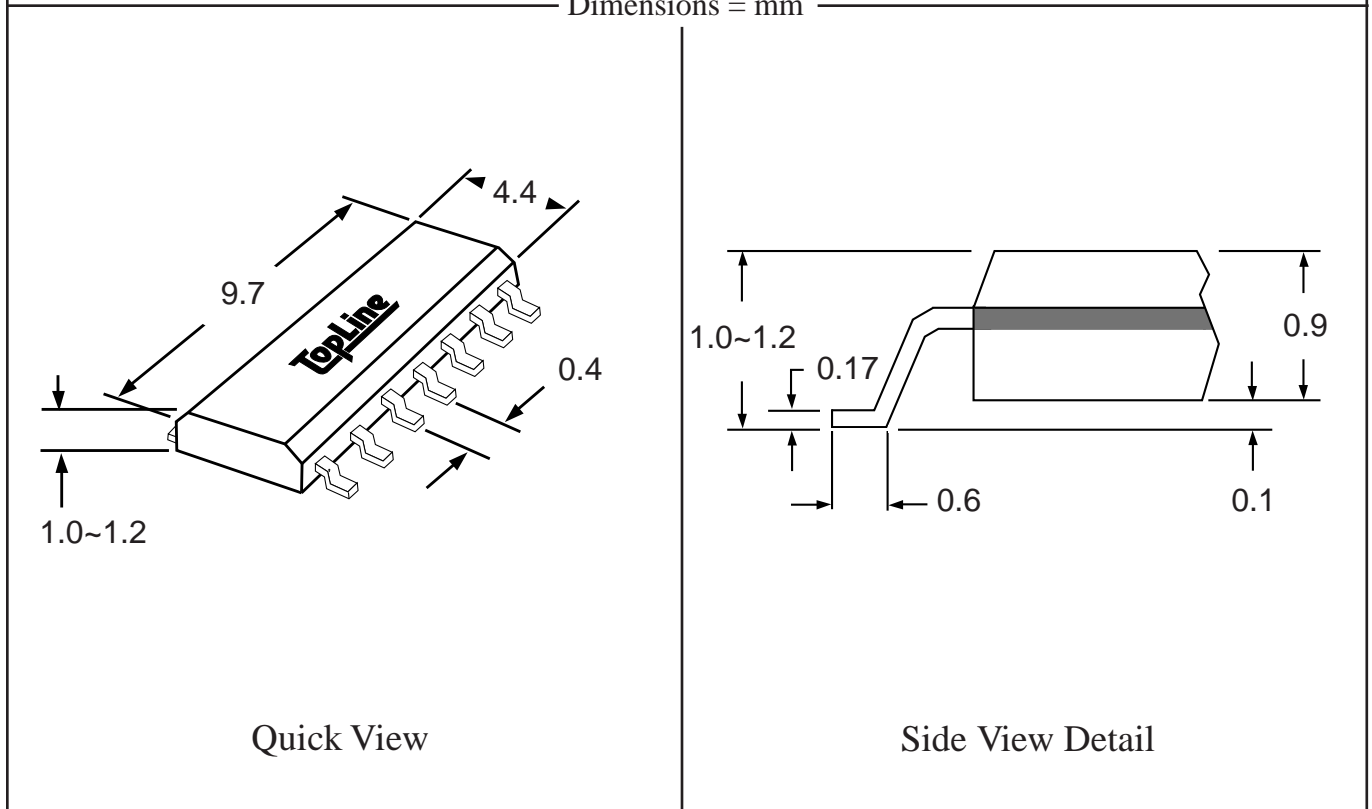

Dimensions = mm