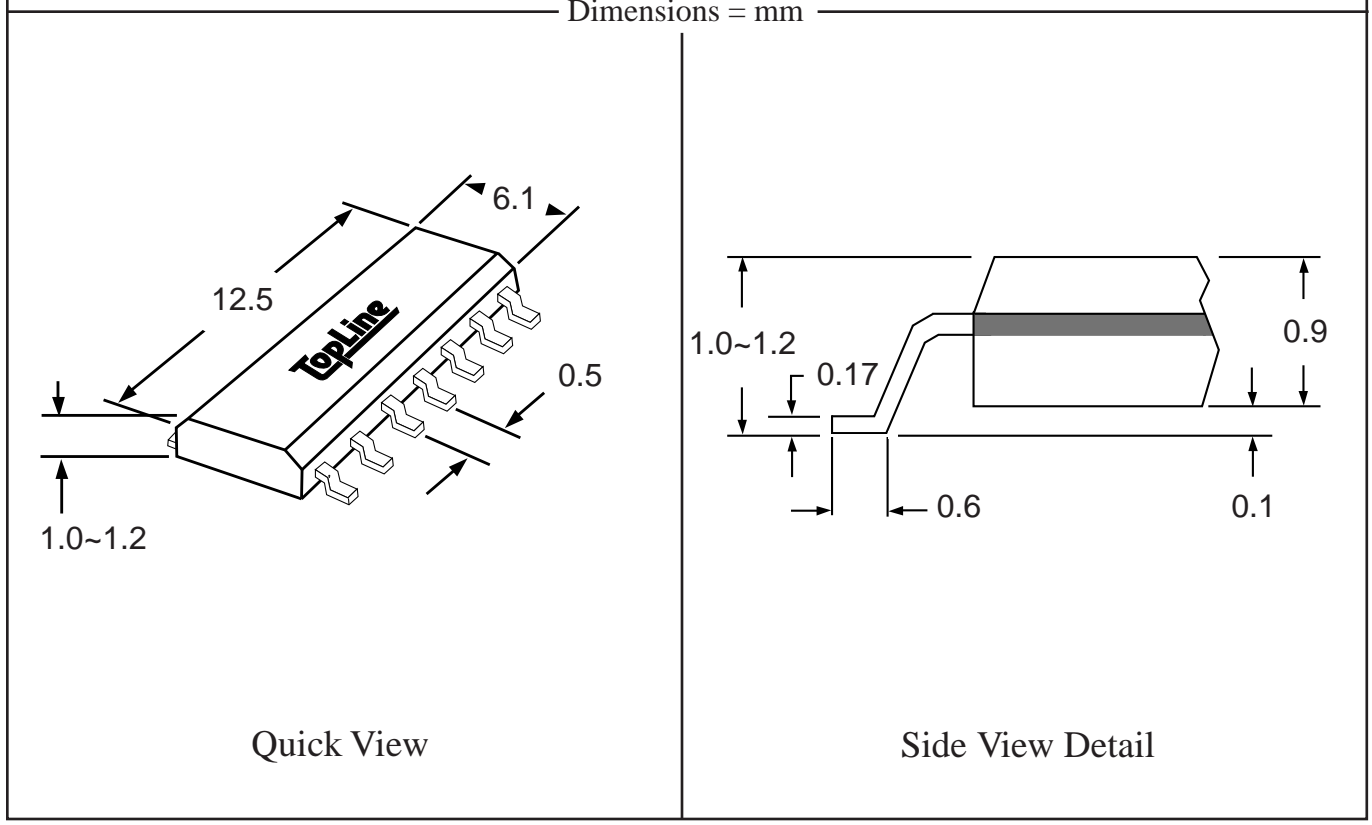

TopLineTM
 Tel 1-714-898-3830
 info@topline.tv

Dimensions = mm

Part # **TSSOP48M19.7**
 Leads **48** Pitch **0.5mm**
 Body Size (Width) **6.1mm**

TopLine™
 Tel 1-714-898-3830
 info@topline.tv

Dimensions = mm