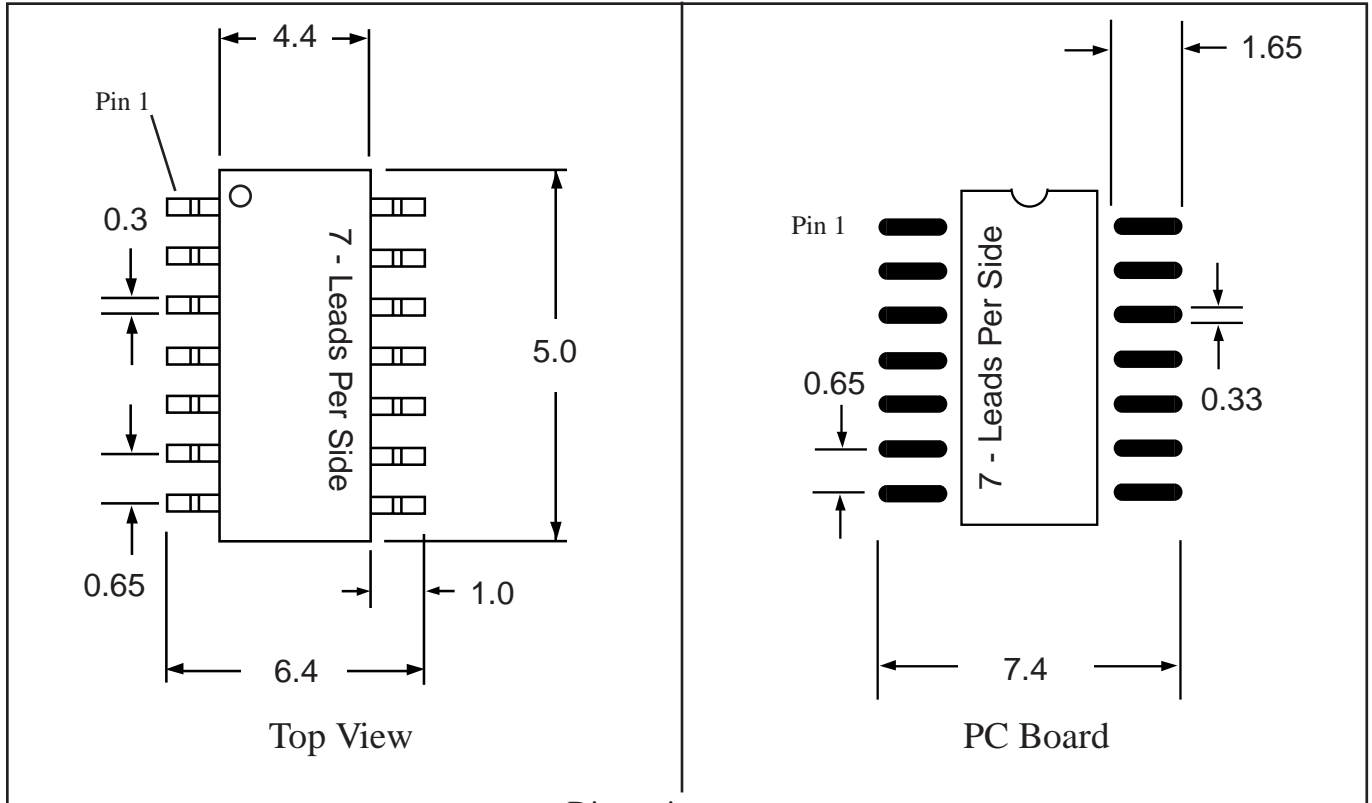

TopLine™
 Tel 1-714-898-3830
 info@topline.tv

Top View

PC Board

Dimensions = mm

Quick View

Side View Detail

Part # **TSSOP14M25**
 Leads **14** Pitch **0.65mm**
 Body Size (Width) **4.4mm**

TopLineTM
 Tel 1-714-898-3830
 info@topline.tv