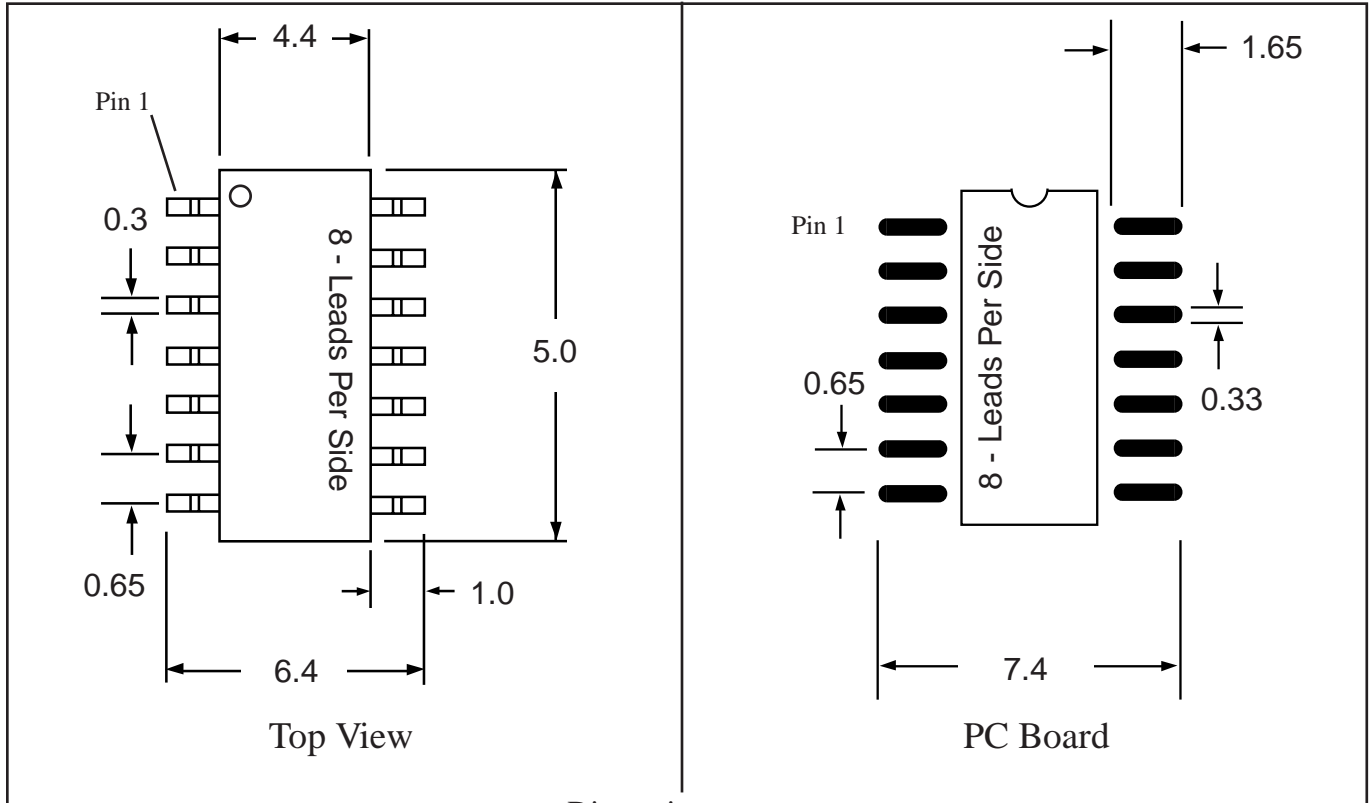

Part # **TSSOP16M25**
Leads **16** Pitch **0.65mm**
Body Size (Width) **4.4mm**

TopLine™
Tel 1-714-898-3830
info@topline.tv