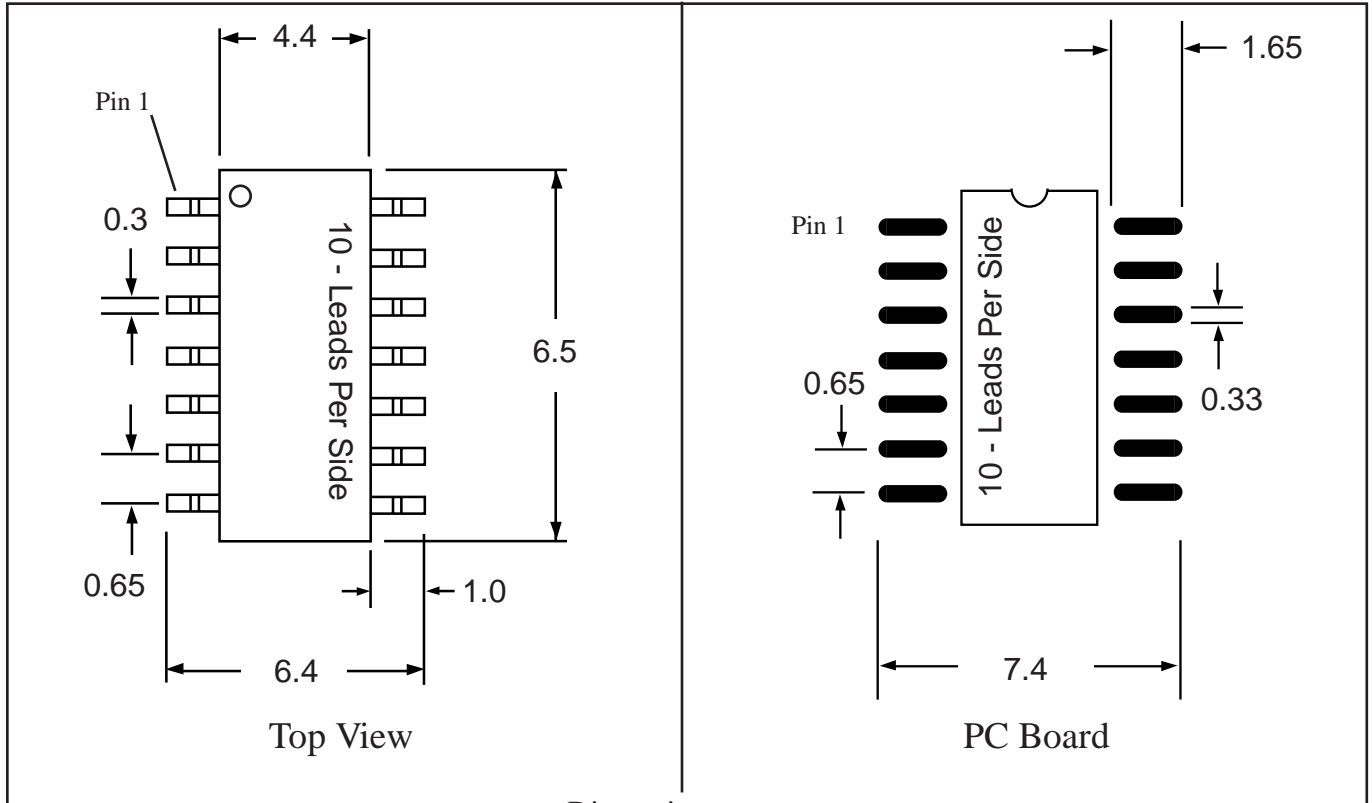

Part # **TSSOP20M25**
Leads **20** Pitch **0.65mm**
Body Size (Width) **4.4mm**

TopLine™
Tel 1-714-898-3830
info@topline.tv