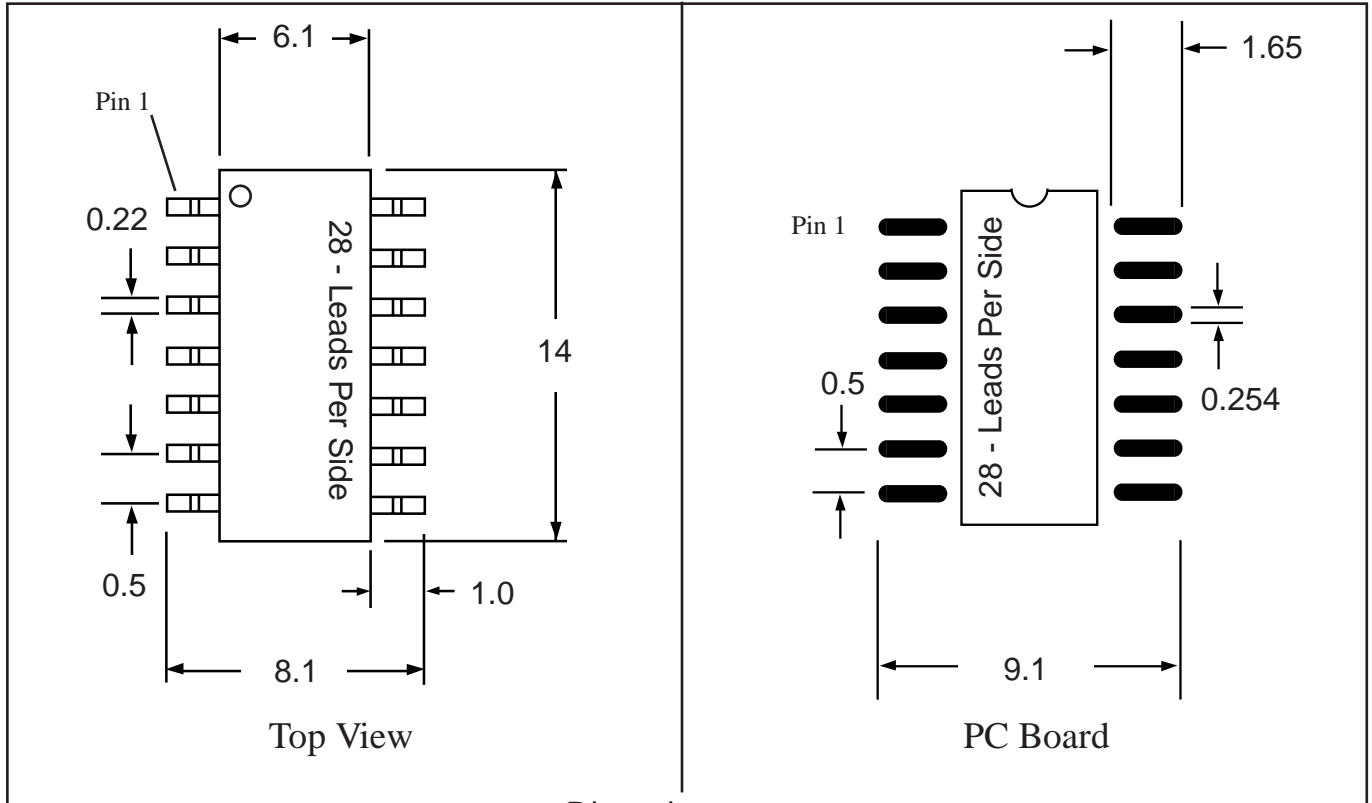

Part # **TSSOP56M19.7**
Leads **56** Pitch **0.5mm**
Body Size (Width) **6.1mm**

TopLine™
Tel 1-714-898-3830
info@topline.tv