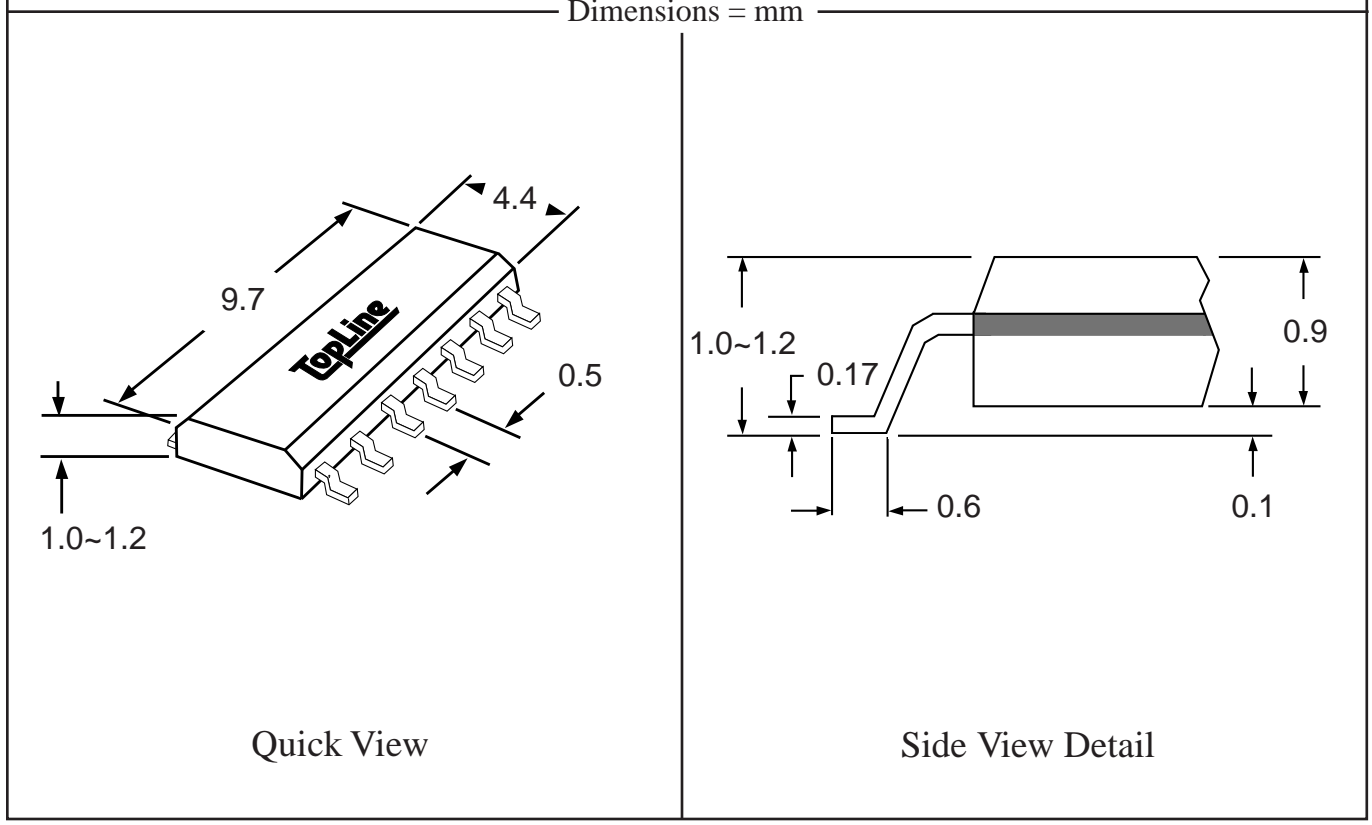

Dimensions = mm