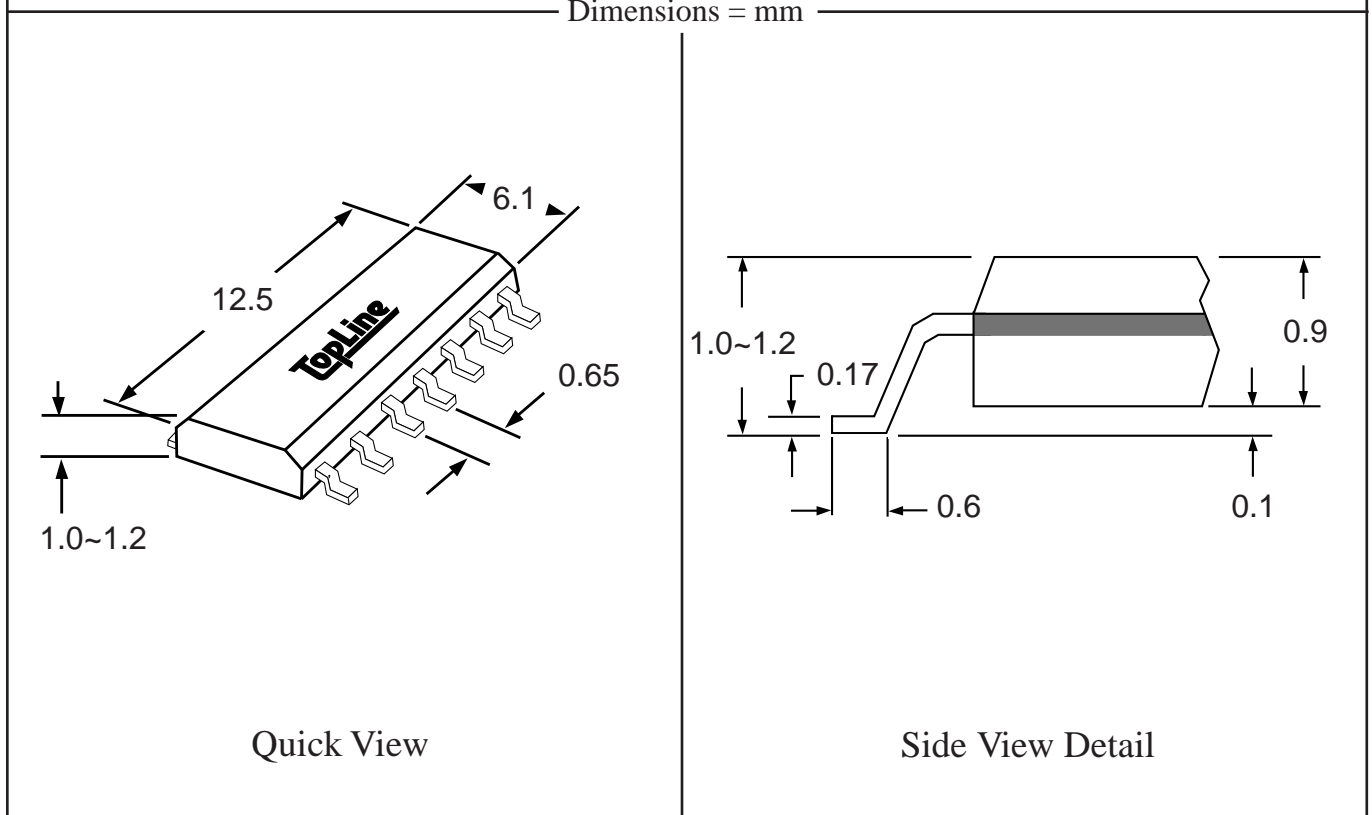

TopLineTM
 Tel 1-714-898-3830
 info@topline.tv

Dimensions = mm

Part # **TSSOP38M25**
 Leads **38** Pitch **0.65mm**
 Body Size (Width) **6.1mm**

TopLine™
 Tel 1-714-898-3830
 info@topline.tv

Dimensions = mm