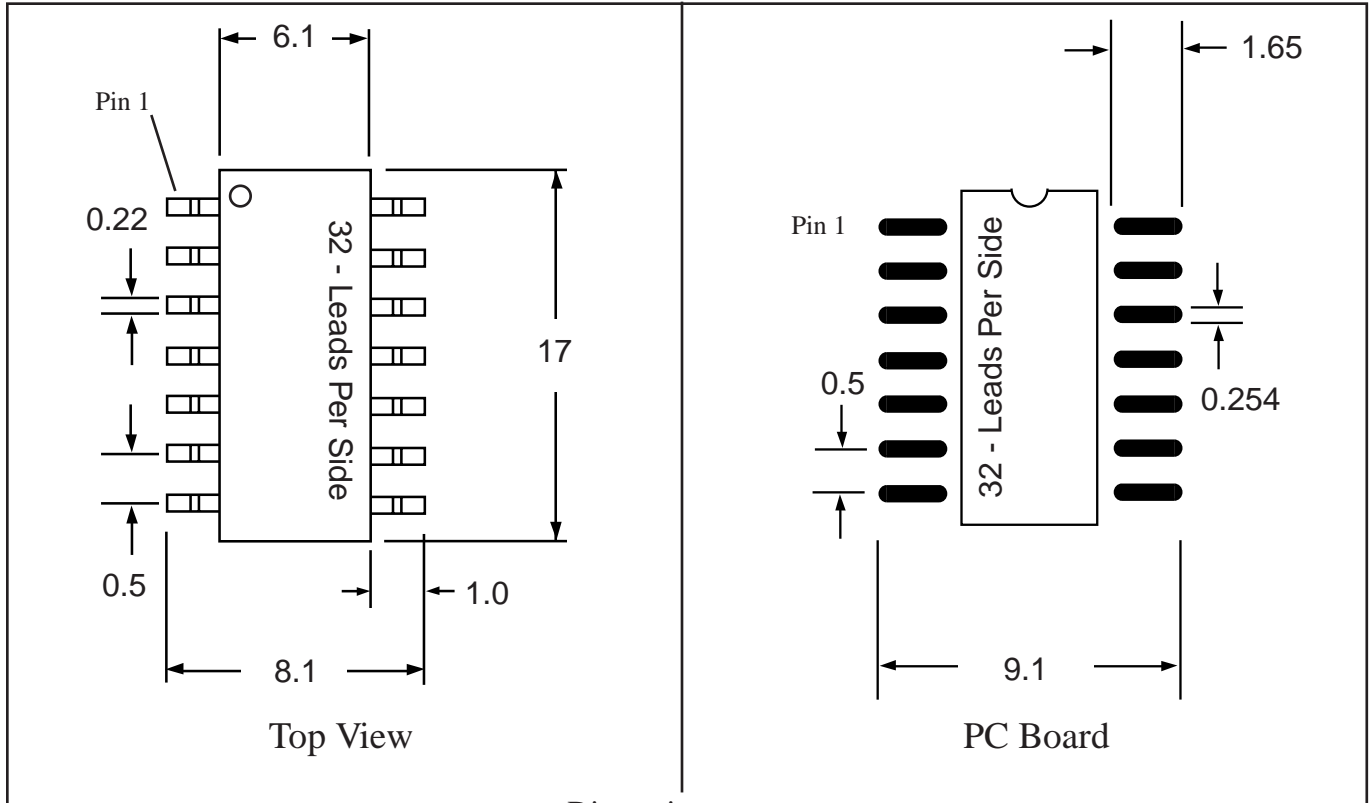

TopLine™
 Tel 1-714-898-3830
 info@topline.tv

Dimensions = mm

Part # **TSSOP64M19.7**
 Leads **64** Pitch **0.5mm**
 Body Size (Width) **6.1mm**

TopLineTM
 Tel 1-714-898-3830
 info@topline.tv

Dimensions = mm

Part # **TSSOP80M15.7**
 Leads **80** Pitch **0.4mm**
 Body Size (Width) **6.1mm**

TopLine™
 Tel 1-714-898-3830
 info@topline.tv

Dimensions = mm