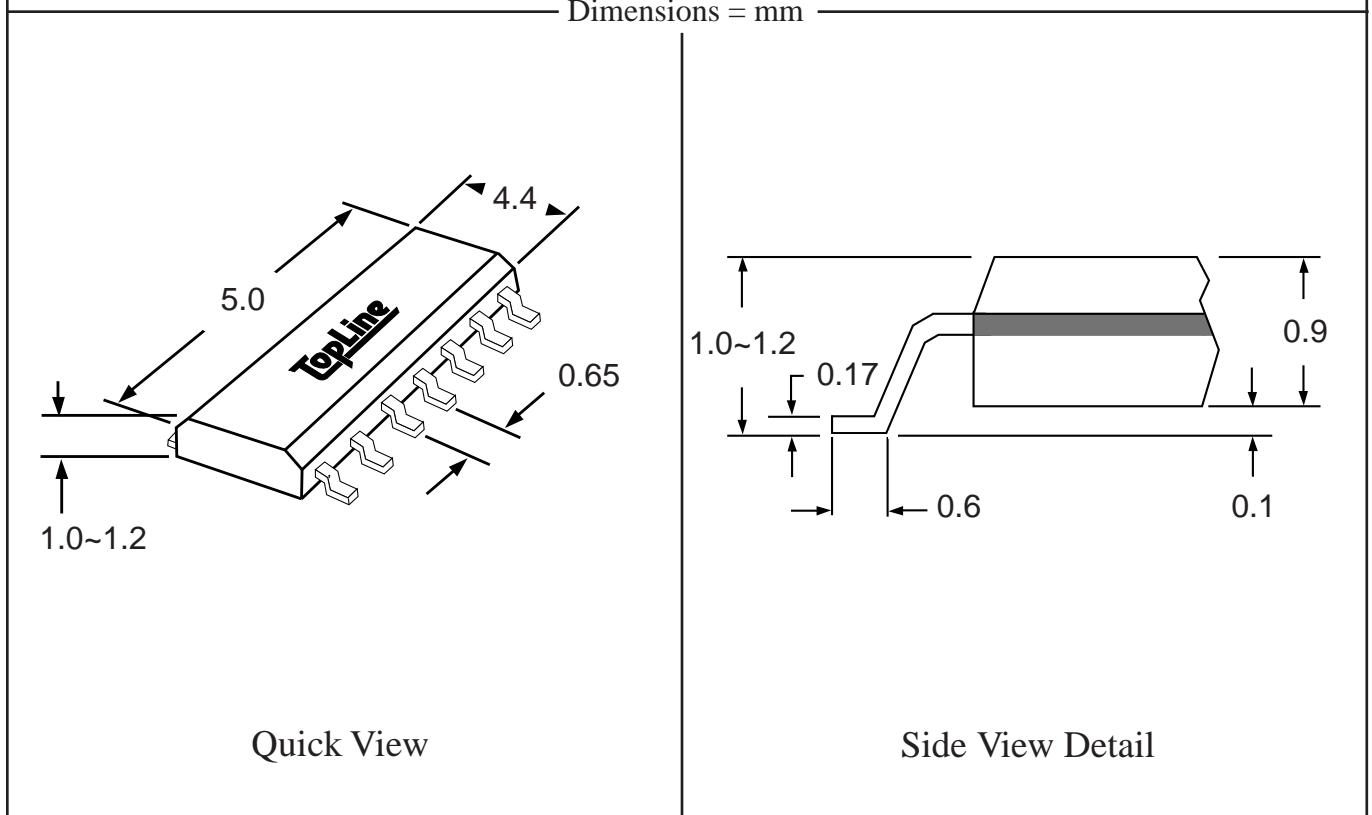

Dimensions = mm

Part # **TSSOP16M25**
 Leads **16** Pitch **0.65mm**
 Body Size (Width) **4.4mm**

TopLine™
 Tel 1-714-898-3830
 info@topline.tv

Dimensions = mm

Part # **TSSOP20M25**
 Leads **20** Pitch **0.65mm**
 Body Size (Width) **4.4mm**