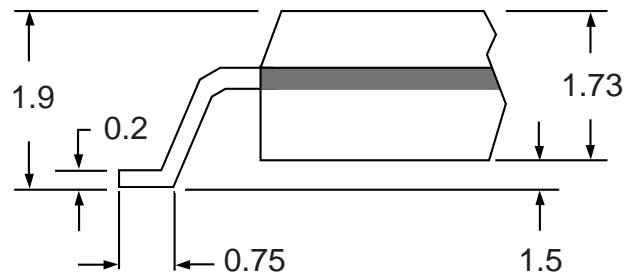

Daisy Chain
available on special order
Add -DE to end of part number

**I
N
F
O** TopLine supplies SSOP - Shrink Small Outline Packages in 0.65mm (25.7 mil) and 0.80mm (31.5 mil) lead pitch. Package height is 1.63mm for 150 mil wide body, 1.75mm for 208 mil wide body and 2.3mm high for 300 mil wide body. The QSOP package is a true 25.0 mil lead pitch (0.636mm). SSOP plated leads Sn85/Pb15. OPTION-F is plated Nickel Palladium Lead Free.

Part # **SSOP8M25**
 Leads **8** Pitch **0.65mm**
 Body Size **5.3mm**

TopLineTM
 Tel 1-714-898-3830
 info@topline.tv

Top View

PC Board

Dimensions = mm

Quick View

Side View Detail

Part # **SSOP14M25**
 Leads **14** Pitch **0.65mm**
 Body Size **5.3mm**

TopLine™
 Tel 1-714-898-3830
 info@topline.tv

Top View

PC Board

Dimensions = mm

Quick View

Side View Detail

Part # **SSOP16M25**
 Leads **16** Pitch **0.65mm**
 Body Size **5.3mm**

TopLine™
 Tel 1-714-898-3830
 info@topline.tv

Top View

PC Board

Dimensions = mm

Quick View

Side View Detail

Part # **SSOP20M25**
 Leads **20** Pitch **0.65mm**
 Body Size **5.3mm**

TopLineTM
 Tel 1-714-898-3830
 info@topline.tv

Dimensions = mm