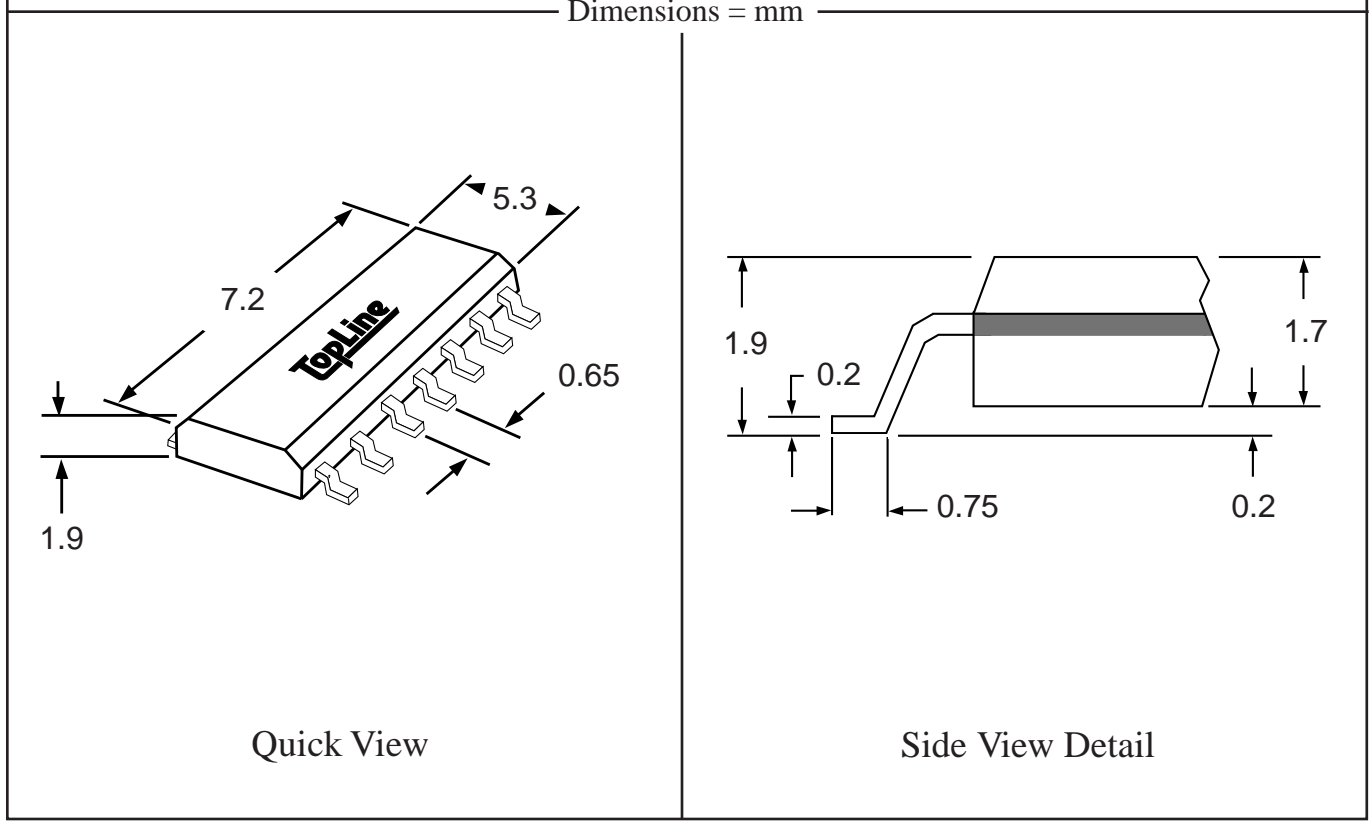

Top View

PC Board

Dimensions = mm

Quick View

Side View Detail

Part # **SSOP20M25**
 Leads **20** Pitch **0.65mm**
 Body Size **5.3mm**

TopLineTM
 Tel 1-714-898-3830
 info@topline.tv

Dimensions = mm