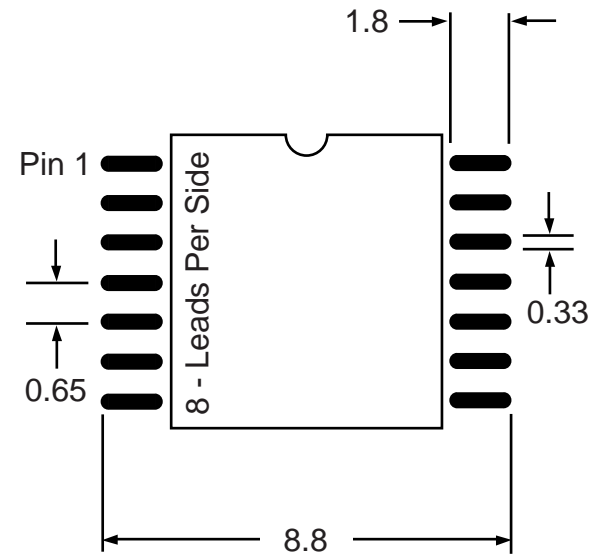

TopLine™
 Tel 1-714-898-3830
 info@topline.tv

Top View

PC Board

Dimensions = mm

Quick View

Side View Detail

Part # **SSOP16M25**
 Leads **16** Pitch **0.65mm**
 Body Size **5.3mm**

TopLine™
 Tel 1-714-898-3830
 info@topline.tv

Top View

PC Board

Dimensions = mm

Quick View

Side View Detail

Part # **SSOP20M25**
 Leads **20** Pitch **0.65mm**
 Body Size **5.3mm**

TopLineTM
 Tel 1-714-898-3830
 info@topline.tv

Dimensions = mm

Part # **SSOP24M25**
 Leads **24** Pitch **0.65mm**
 Body Size **5.3mm**

TopLineTM
 Tel 1-714-898-3830
 info@topline.tv

Dimensions = mm

Part # **SSOP28M25**
 Leads **28** Pitch **0.65mm**
 Body Size **5.3mm**

Leads **48** Pitch **.025" (0.635mm)**

Body Size **300mil (7.5mm)**

TopLine™

Tel 1-714-898-3830

info@topline.tv

Dimensions = mm

Part # **SSOP48M40**

Leads **48** Pitch **.040" (1.016mm)**