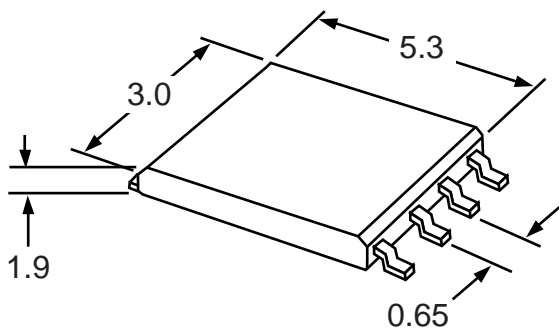

Part # **SSOP8M25**
 Leads **8** Pitch **0.65mm**
 Body Size **5.3mm**

TopLineTM
 Tel 1-714-898-3830
 info@topline.tv

Top View

PC Board

Dimensions = mm

Quick View

Side View Detail

Part # **SSOP14M25**
 Leads **14** Pitch **0.65mm**
 Body Size **5.3mm**

TopLine™
 Tel 1-714-898-3830
 info@topline.tv

Top View

PC Board

Dimensions = mm

Quick View

Side View Detail

Part # **SSOP16M25**
 Leads **16** Pitch **0.65mm**
 Body Size **5.3mm**

TopLine™
 Tel 1-714-898-3830
 info@topline.tv

Top View

PC Board

Dimensions = mm

Quick View

Side View Detail

Part # **SSOP20M25**
 Leads **20** Pitch **0.65mm**
 Body Size **5.3mm**

TopLineTM
 Tel 1-714-898-3830
 info@topline.tv

Dimensions = mm