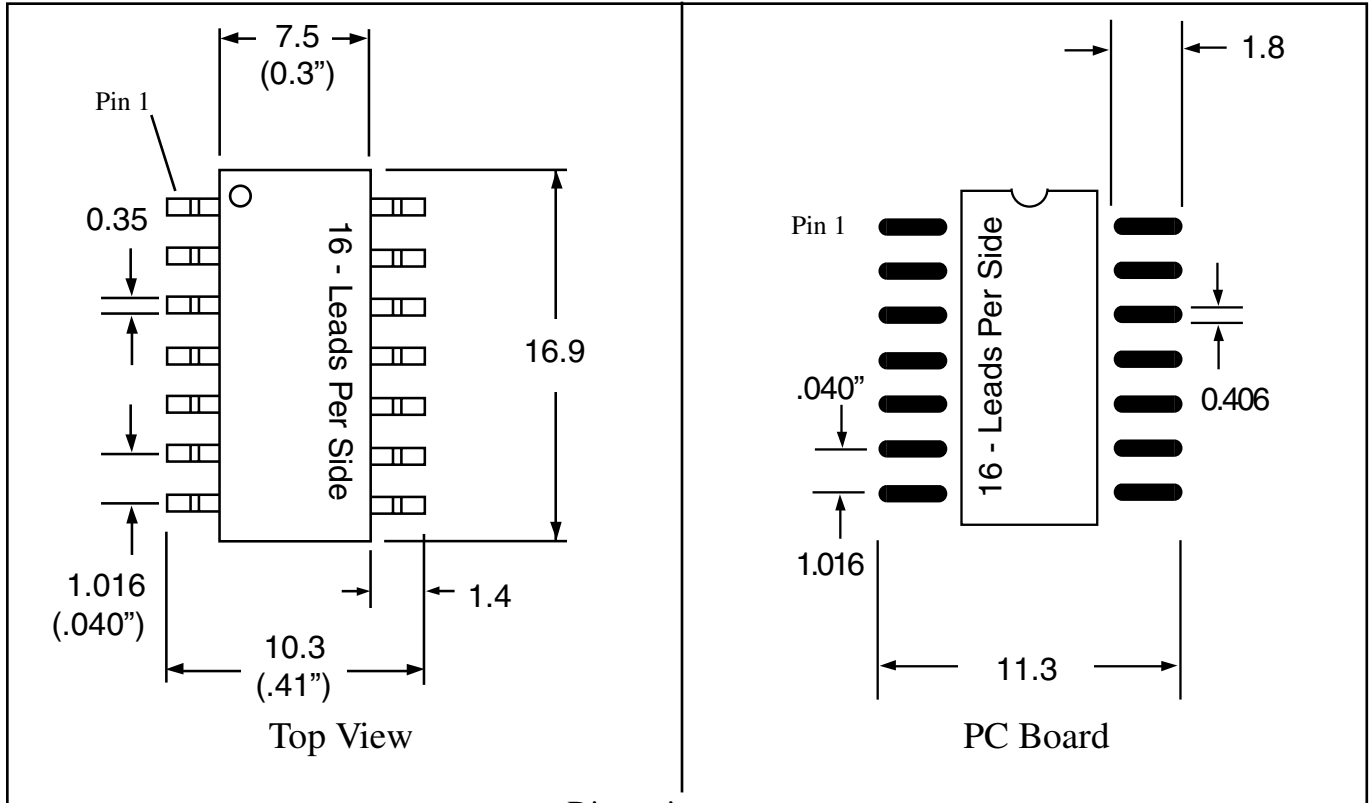

Part # **SSOP32M40**

Leads **32** Pitch **0.04" (1.016mm)**

Body Size **300mil (7.5mm)**

TopLine^{TM}

Tel 1-714-898-3830

info@topline.tv