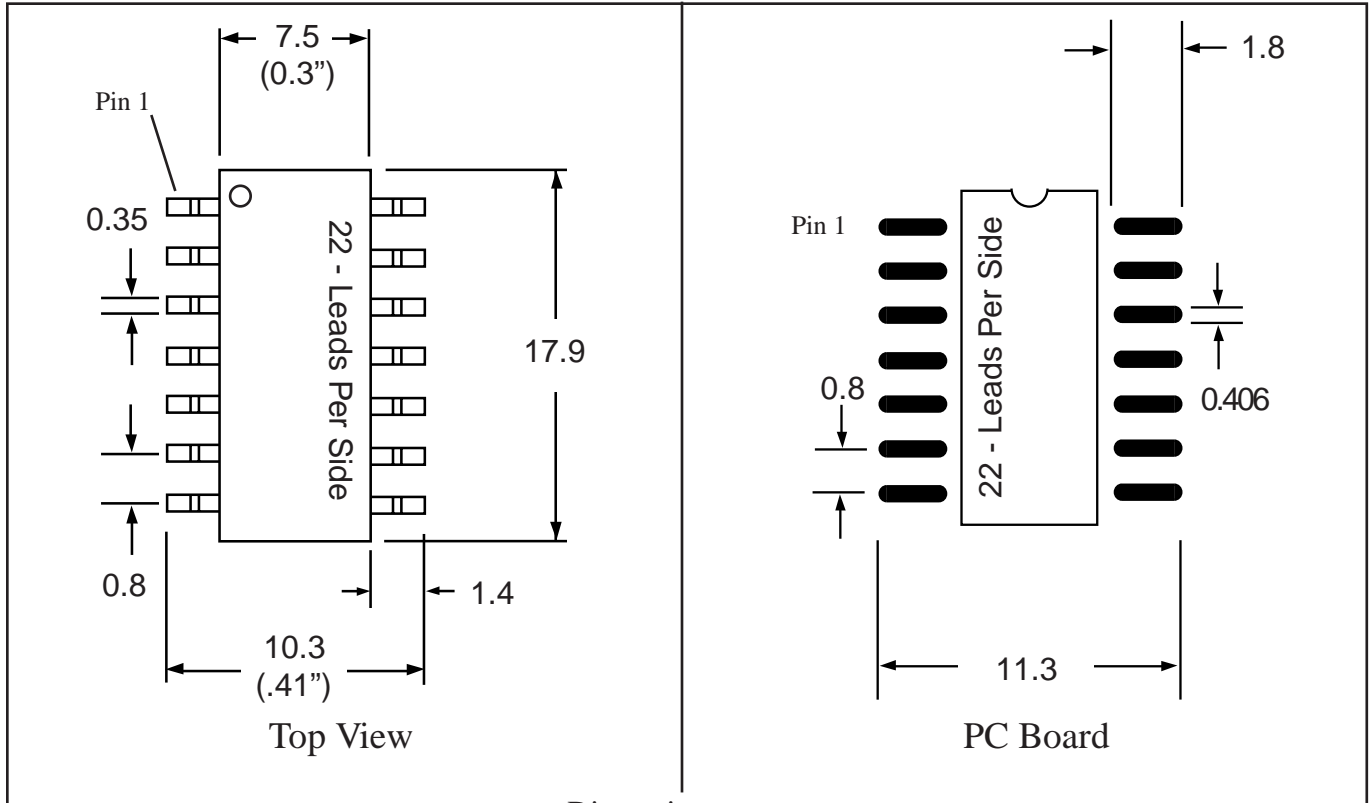

Part # **SSOP44M31.5**

Leads **44** Pitch **0.8mm (.0315")**

Body Size **300mil (7.5mm)**

TopLineTM

Tel 1-714-898-3830

info@topline.tv

Dimensions = mm

Part # **SSOP48M25**

Leads **48** Pitch **.025" (0.635mm)**

Body Size **300mil (7.5mm)**

TopLine™

Tel 1-714-898-3830

info@topline.tv

Dimensions = mm

Part # **SSOP48M40**

Leads **48** Pitch **.040" (1.016mm)**