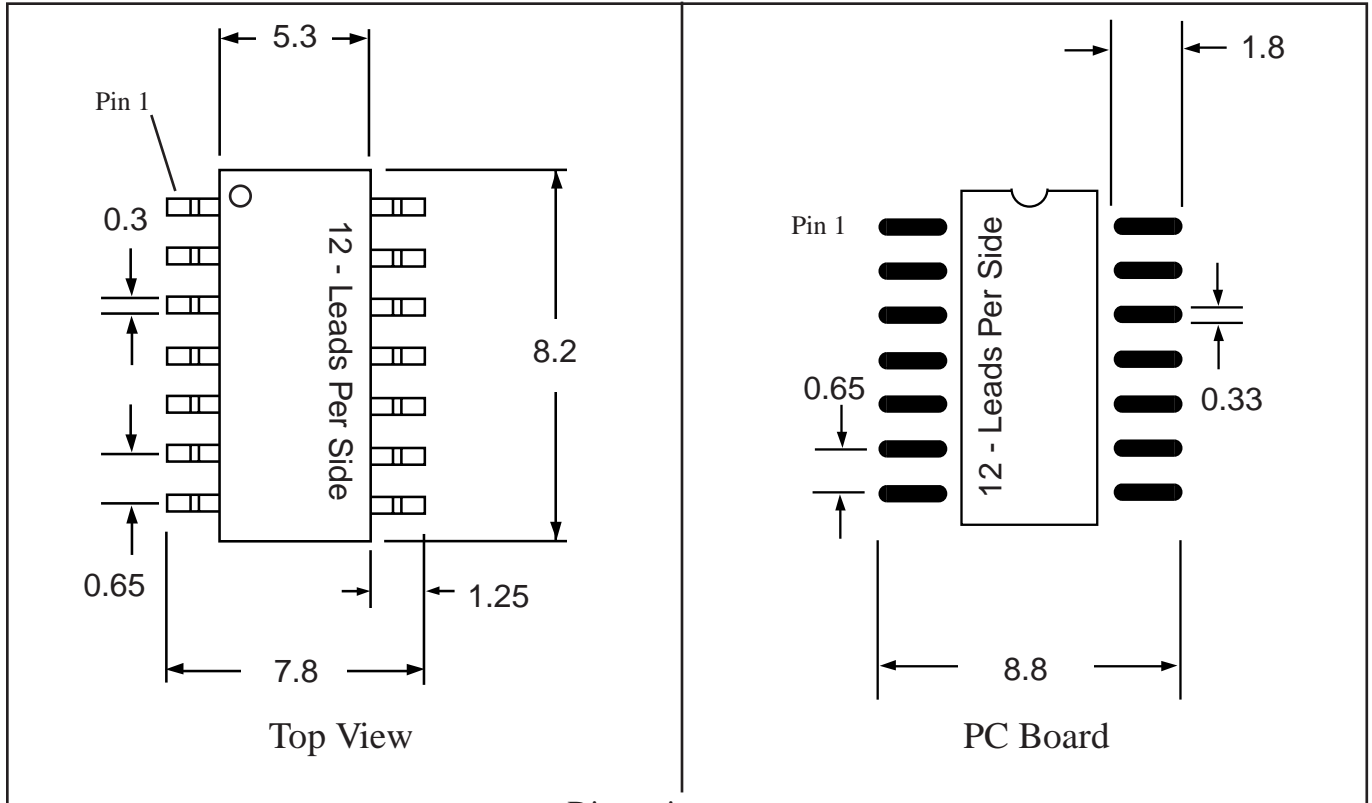

Part # **SSOP24M25**
Leads **24** Pitch **0.65mm**
Body Size **5.3mm**

TopLine^{TM}
Tel 1-714-898-3830
info@topline.tv