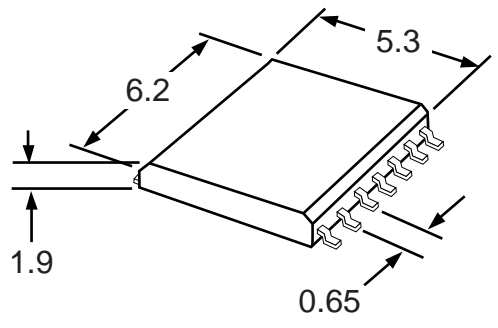

Part # **SSOP8M25**
 Leads **8** Pitch **0.65mm**
 Body Size **5.3mm**

TopLineTM
 Tel 1-714-898-3830
 info@topline.tv

Top View

PC Board

Dimensions = mm

Quick View

Side View Detail

Part # **SSOP14M25**
 Leads **14** Pitch **0.65mm**
 Body Size **5.3mm**

TopLine™
 Tel 1-714-898-3830
 info@topline.tv

Top View

PC Board

Dimensions = mm

Quick View

Side View Detail

Part # **SSOP16M25**
 Leads **16** Pitch **0.65mm**
 Body Size **5.3mm**

TopLine™
 Tel 1-714-898-3830
 info@topline.tv

Top View

PC Board

Dimensions = mm

Quick View

Side View Detail

Part # **SSOP20M25**
 Leads **20** Pitch **0.65mm**
 Body Size **5.3mm**

TopLineTM
 Tel 1-714-898-3830
 info@topline.tv

Dimensions = mm