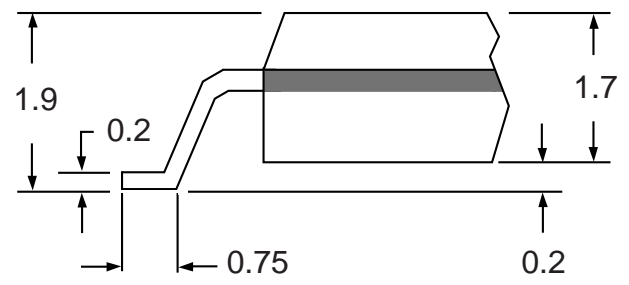

TopLine™
 Tel 1-714-898-3830
 info@topline.tv

Top View

PC Board

Dimensions = mm

Quick View

Side View Detail

Part # **SSOP16M25**
 Leads **16** Pitch **0.65mm**
 Body Size **5.3mm**

TopLine™
 Tel 1-714-898-3830
 info@topline.tv

Top View

PC Board

Dimensions = mm

Quick View

Side View Detail

Part # **SSOP20M25**
 Leads **20** Pitch **0.65mm**
 Body Size **5.3mm**

TopLineTM
 Tel 1-714-898-3830
 info@topline.tv

Dimensions = mm