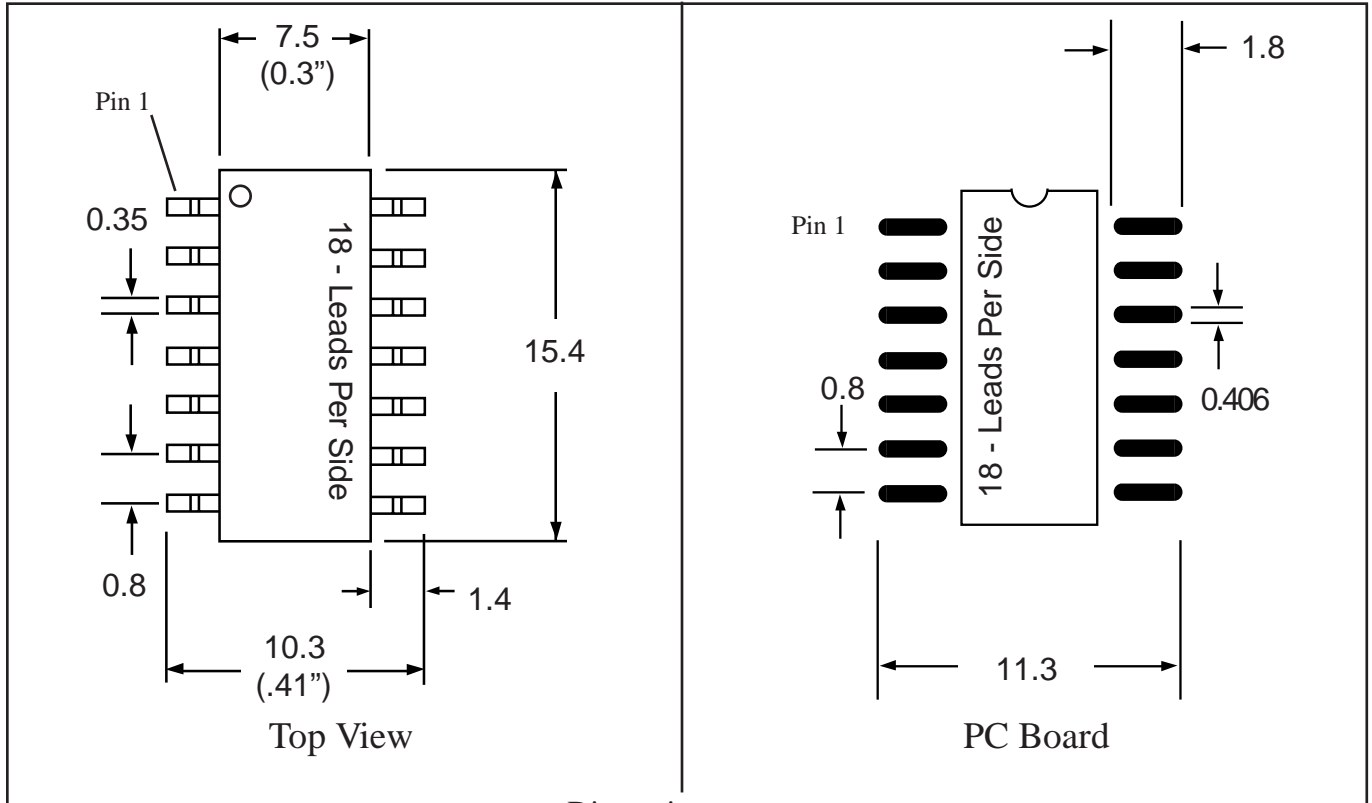

Part # **SSOP36M31.5**
Leads **36** Pitch **0.8mm (.0315")**
Body Size **300mil (7.5mm)**

TopLine^{TM}
Tel 1-714-898-3830
info@topline.tv