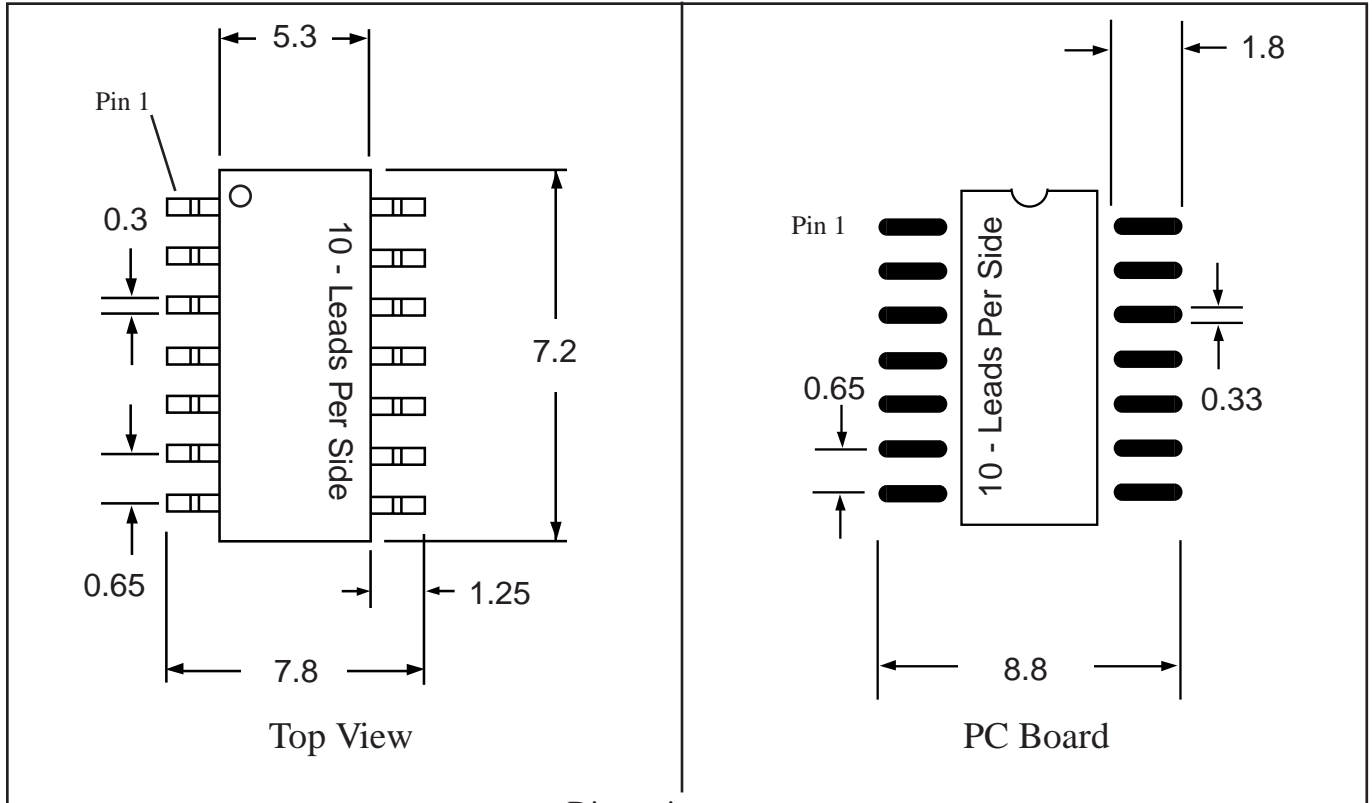

Top View

PC Board

Dimensions = mm

Quick View

Side View Detail

Part # **SSOP20M25**
 Leads **20** Pitch **0.65mm**
 Body Size **5.3mm**

TopLineTM
 Tel 1-714-898-3830
 info@topline.tv

Dimensions = mm