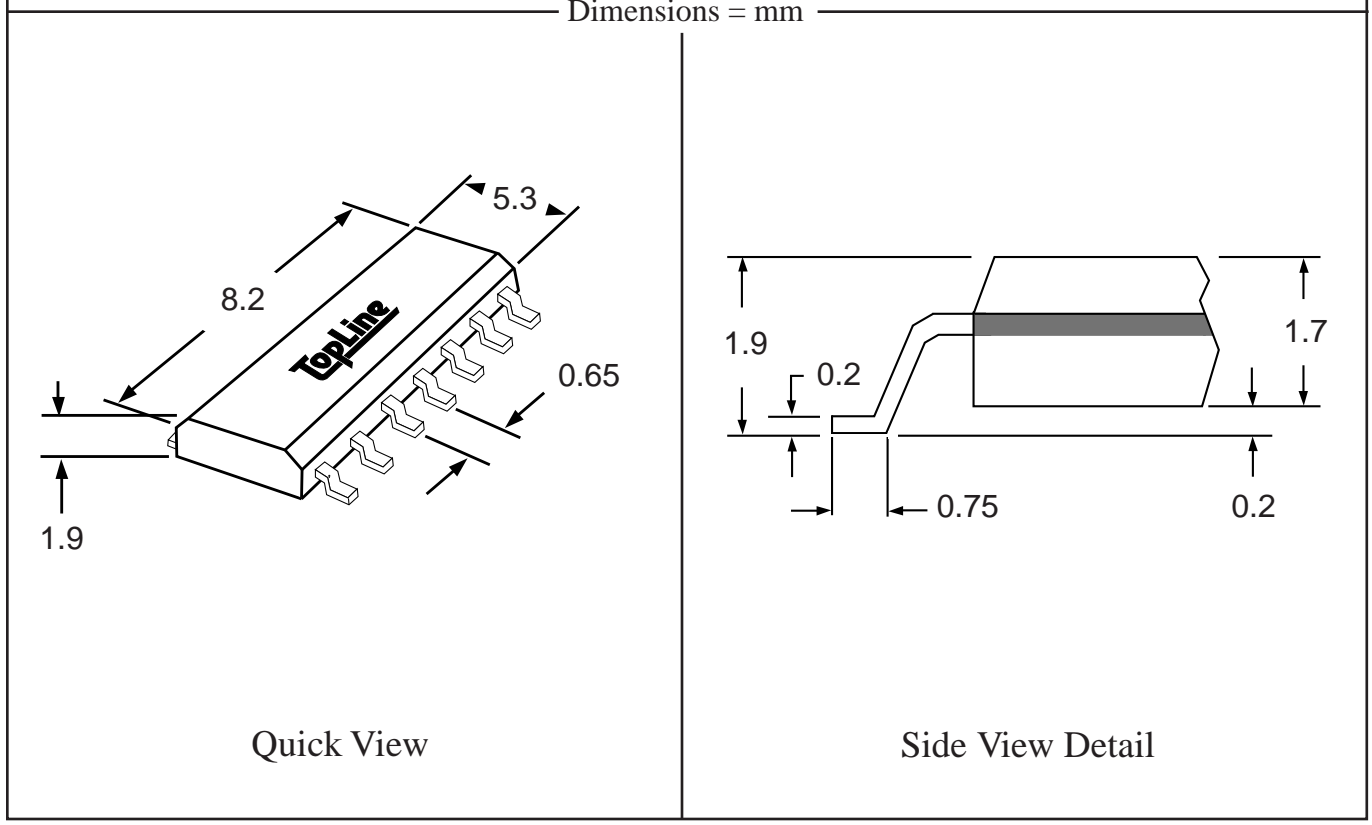

Dimensions = mm