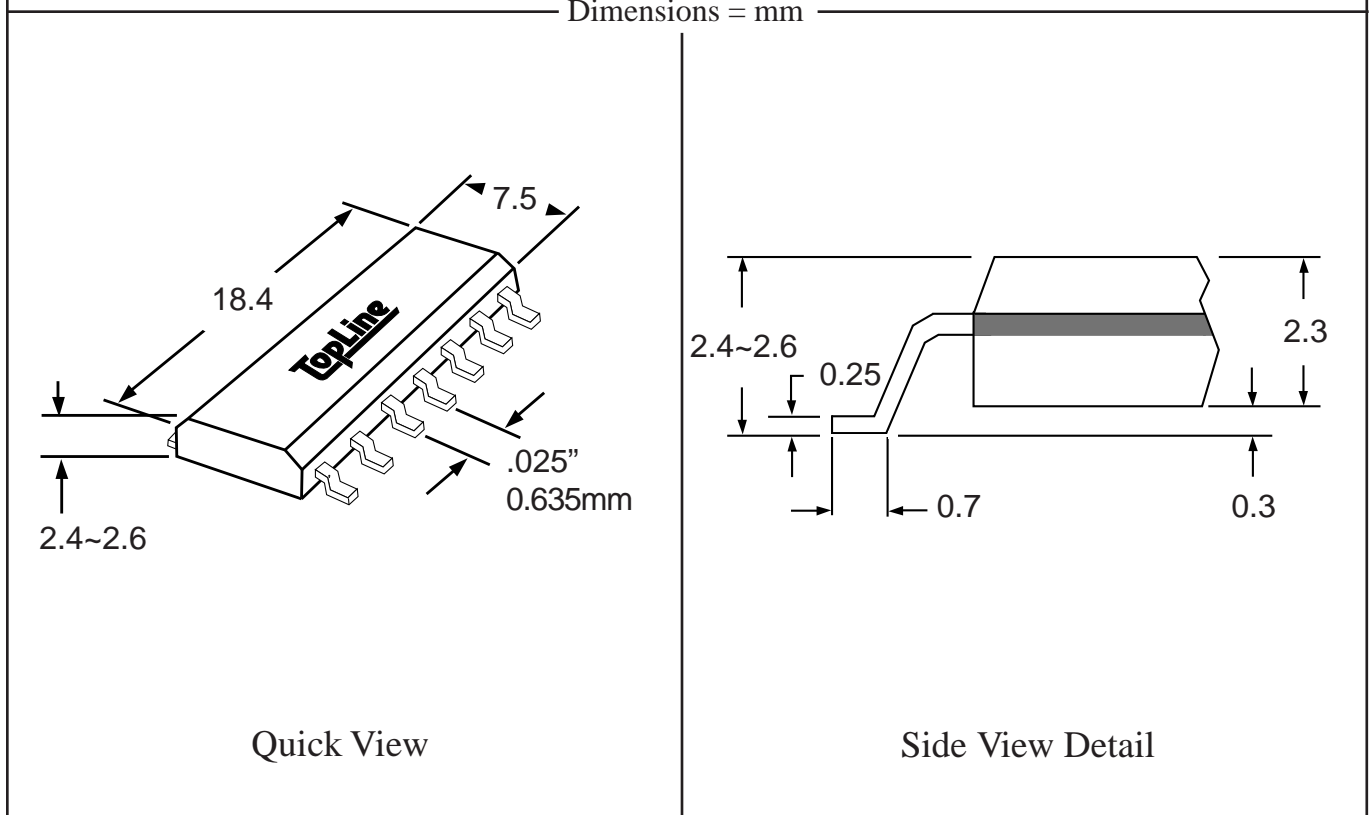

Dimensions = mm