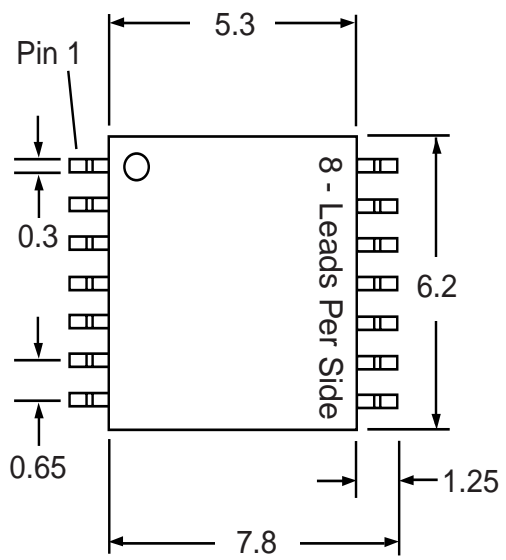

Part # **SSOP8M25**
 Leads **8** Pitch **0.65mm**
 Body Size **5.3mm**

TopLineTM
 Tel 1-714-898-3830
 info@topline.tv

Top View

PC Board

Dimensions = mm

Quick View

Side View Detail

Part # **SSOP14M25**
 Leads **14** Pitch **0.65mm**
 Body Size **5.3mm**

TopLine™
 Tel 1-714-898-3830
 info@topline.tv

Top View

PC Board

Dimensions = mm

Quick View

Side View Detail

Part # **SSOP16M25**
 Leads **16** Pitch **0.65mm**
 Body Size **5.3mm**

TopLine™
 Tel 1-714-898-3830
 info@topline.tv

Top View

PC Board

Dimensions = mm

Quick View

Side View Detail

Part # **SSOP20M25**
 Leads **20** Pitch **0.65mm**
 Body Size **5.3mm**

TopLineTM
 Tel 1-714-898-3830
 info@topline.tv

Dimensions = mm

Leads **48** Pitch **.025" (0.635mm)**

Body Size **300mil (7.5mm)**

TopLine™

Tel 1-714-898-3830

info@topline.tv

Dimensions = mm

Part # **SSOP48M40**

Leads **48** Pitch **.040" (1.016mm)**