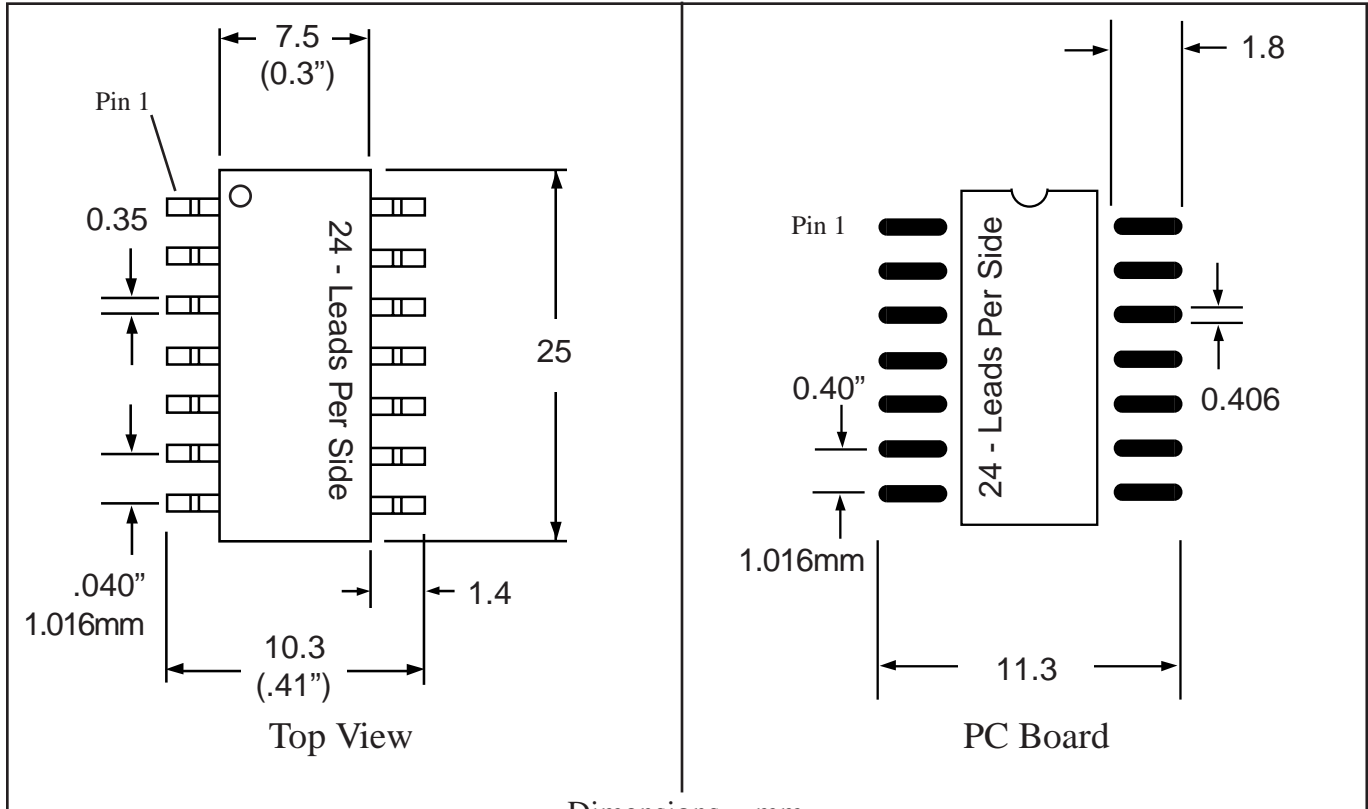

Leads **48** Pitch **.025" (0.635mm)**

Body Size **300mil (7.5mm)**

TopLine™

Tel 1-714-898-3830

info@topline.tv

Dimensions = mm

Part # **SSOP48M40**

Leads **48** Pitch **.040" (1.016mm)**

Body Size **300mil (7.5mm)**

TopLineTM

Tel 1-714-898-3830

info@topline.tv

Dimensions = mm

Part # **SSOP56M25**

Leads **56** Pitch **.025" (0.635mm)**

Body Size **300mil (7.5mm)**