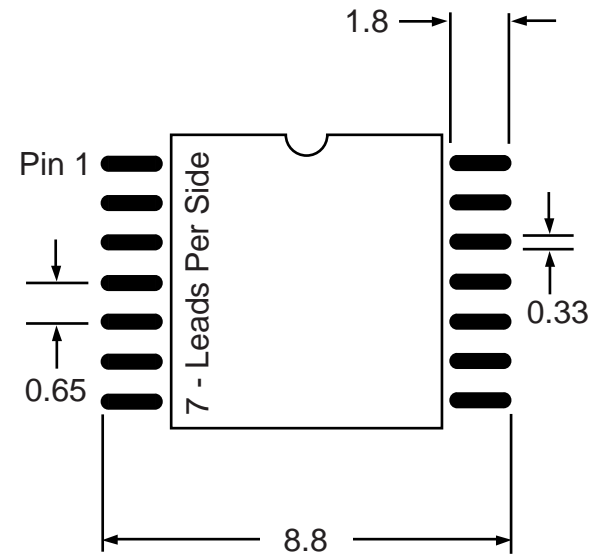

Part # **SSOP8M25**
 Leads **8** Pitch **0.65mm**
 Body Size **5.3mm**

TopLineTM
 Tel 1-714-898-3830
 info@topline.tv

Top View

PC Board

Dimensions = mm

Quick View

Side View Detail

Part # **SSOP14M25**
 Leads **14** Pitch **0.65mm**
 Body Size **5.3mm**

TopLine™
 Tel 1-714-898-3830
 info@topline.tv

Top View

PC Board

Dimensions = mm

Quick View

Side View Detail

Part # **SSOP16M25**
 Leads **16** Pitch **0.65mm**
 Body Size **5.3mm**

TopLine™
 Tel 1-714-898-3830
 info@topline.tv

Top View

PC Board

Dimensions = mm

Quick View

Side View Detail

Part # **SSOP20M25**
 Leads **20** Pitch **0.65mm**
 Body Size **5.3mm**

TopLineTM
 Tel 1-714-898-3830
 info@topline.tv

Dimensions = mm

Leads **48** Pitch **.025" (0.635mm)**

Body Size **300mil (7.5mm)**

TopLine™

Tel 1-714-898-3830

info@topline.tv

Dimensions = mm

Part # **SSOP48M40**

Leads **48** Pitch **.040" (1.016mm)**