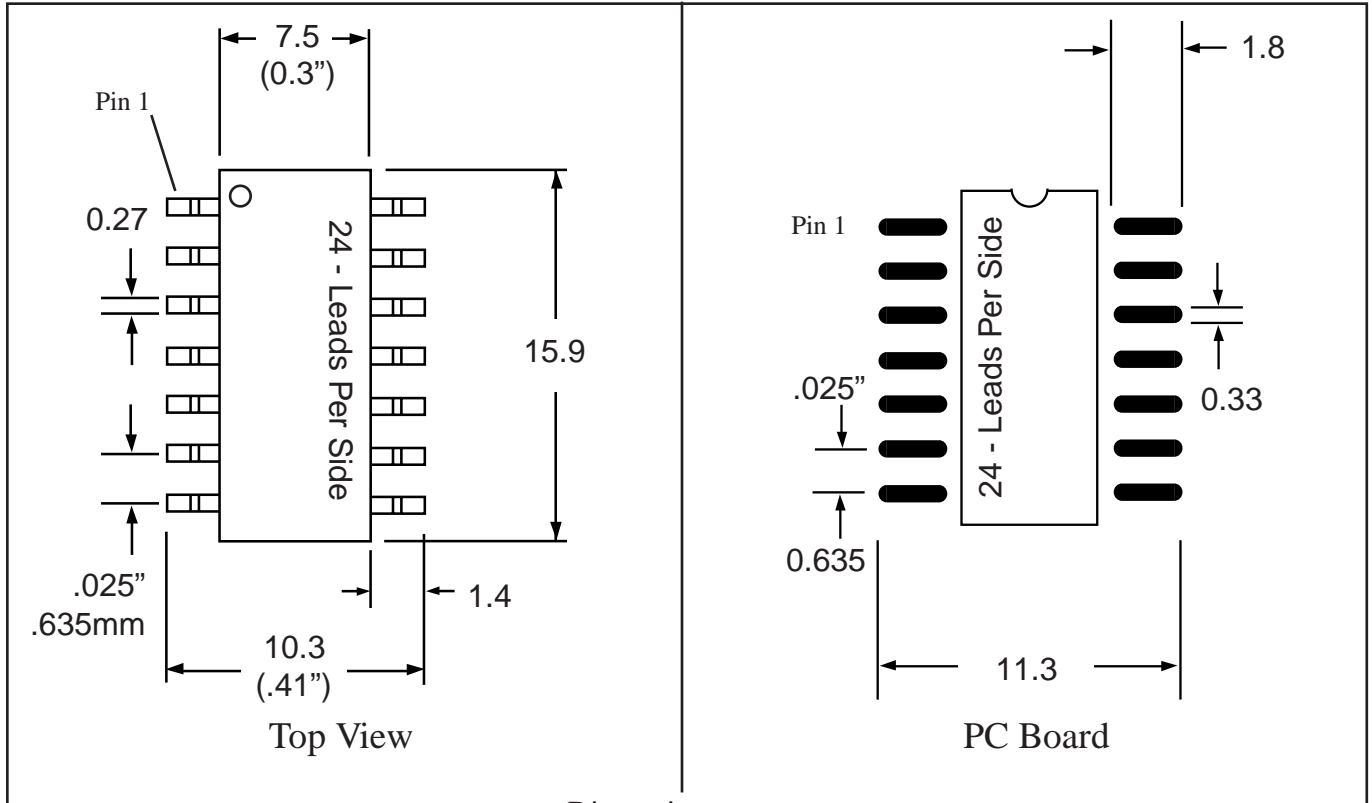

Part # **SSOP44M31.5**

Leads **44** Pitch **0.8mm (.0315")**

Body Size **300mil (7.5mm)**

TopLineTM

Tel 1-714-898-3830

info@topline.tv

Dimensions = mm

Part # **SSOP48M25**

Leads **48** Pitch **.025" (0.635mm)**

Body Size **300mil (7.5mm)**

TopLine™

Tel 1-714-898-3830

info@topline.tv

Dimensions = mm

Part # **SSOP48M40**

Leads **48** Pitch **.040" (1.016mm)**