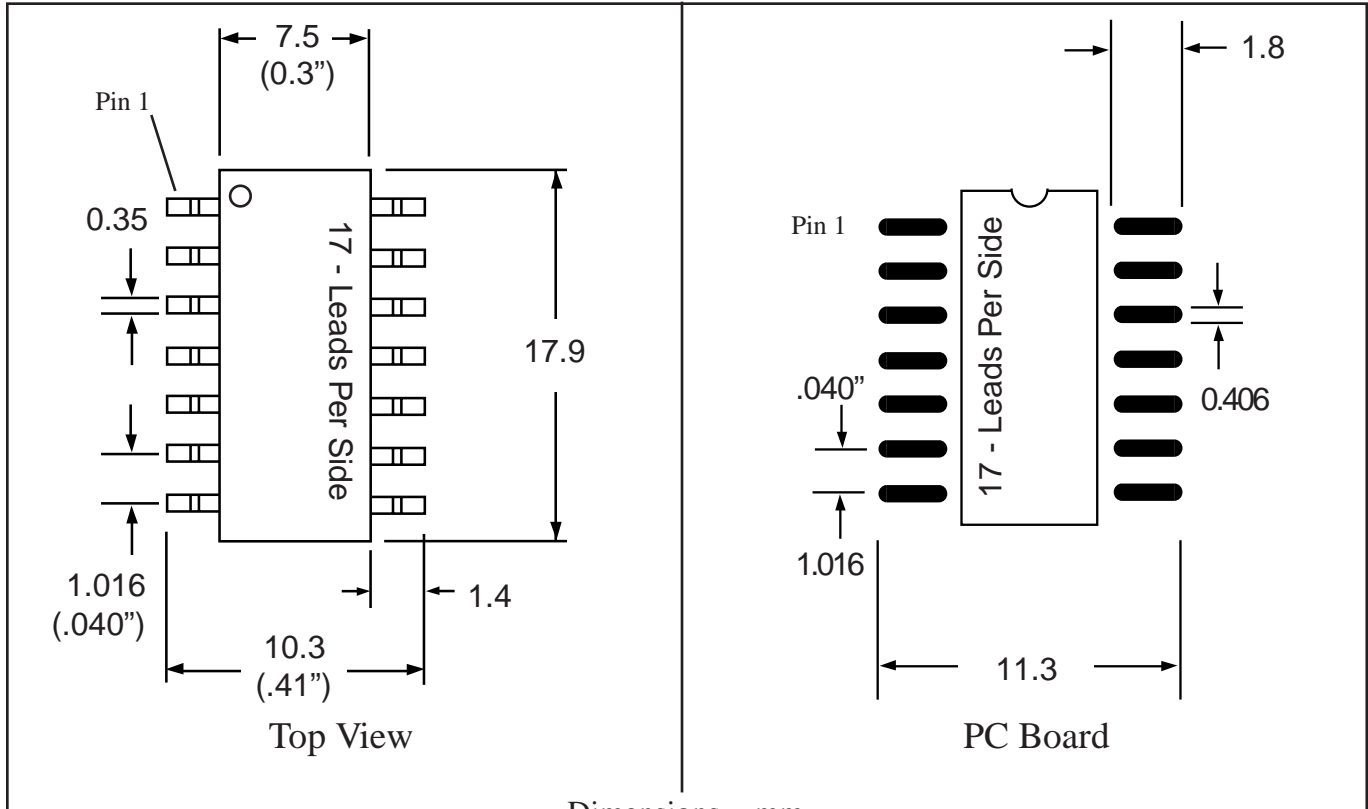

Part # **SSOP34M40**

Leads **34** Pitch **0.04" (1.016mm)**

Body Size **300mil (7.5mm)**

TopLine^{TM}

Tel 1-714-898-3830

info@topline.tv