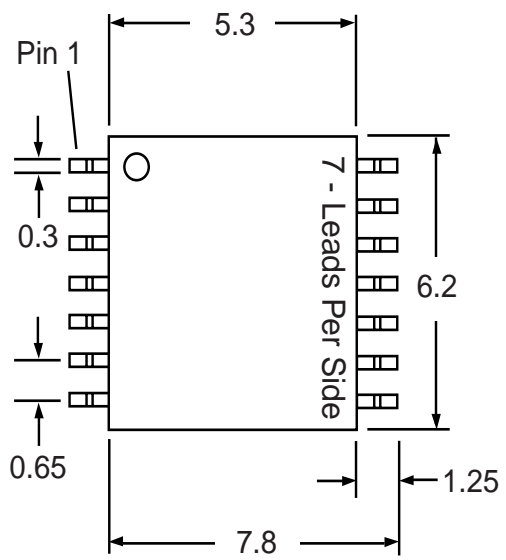

Part # **SSOP8M25**
 Leads **8** Pitch **0.65mm**
 Body Size **5.3mm**

TopLineTM
 Tel 1-714-898-3830
 info@topline.tv

Top View

PC Board

Dimensions = mm

Quick View

Side View Detail

Part # **SSOP14M25**
 Leads **14** Pitch **0.65mm**
 Body Size **5.3mm**

TopLine™
 Tel 1-714-898-3830
 info@topline.tv

Top View

PC Board

Dimensions = mm

Quick View

Side View Detail

Part # **SSOP16M25**
 Leads **16** Pitch **0.65mm**
 Body Size **5.3mm**

TopLine™
 Tel 1-714-898-3830
 info@topline.tv

Top View

PC Board

Dimensions = mm

Quick View

Side View Detail

Part # **SSOP20M25**
 Leads **20** Pitch **0.65mm**
 Body Size **5.3mm**

TopLineTM
 Tel 1-714-898-3830
 info@topline.tv

Dimensions = mm

Leads **48** Pitch **.025" (0.635mm)**

Body Size **300mil (7.5mm)**

TopLine™

Tel 1-714-898-3830

info@topline.tv

Dimensions = mm

Part # **SSOP48M40**

Leads **48** Pitch **.040" (1.016mm)**