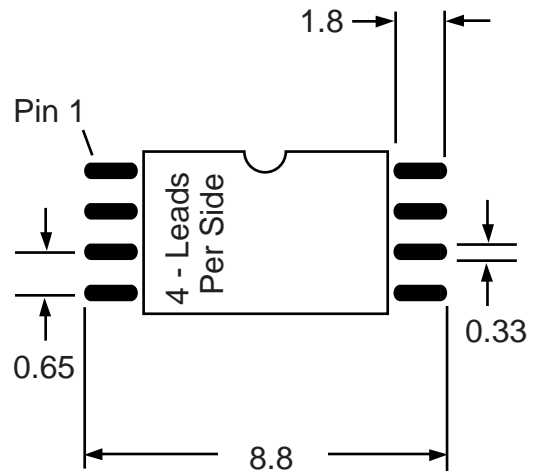

Daisy Chain
available on special order
Add -DE to end of part number

**I
N
F
O** TopLine supplies SSOP - Shrink Small Outline Packages in 0.65mm (25.7 mil) and 0.80mm (31.5 mil) lead pitch. Package height is 1.63mm for 150 mil wide body, 1.75mm for 208 mil wide body and 2.3mm high for 300 mil wide body. The QSOP package is a true 25.0 mil lead pitch (0.636mm). SSOP plated leads Sn85/Pb15. OPTION-F is plated Nickel Palladium Lead Free.

Part # **SSOP8M25**
 Leads **8** Pitch **0.65mm**
 Body Size **5.3mm**

TopLineTM
 Tel 1-714-898-3830
 info@topline.tv

Top View

PC Board

Dimensions = mm

Quick View

Side View Detail

Part # **SSOP14M25**
 Leads **14** Pitch **0.65mm**
 Body Size **5.3mm**

TopLine™
 Tel 1-714-898-3830
 info@topline.tv

Top View

PC Board

Dimensions = mm

Quick View

Side View Detail

Part # **SSOP16M25**
 Leads **16** Pitch **0.65mm**
 Body Size **5.3mm**

TopLine™
 Tel 1-714-898-3830
 info@topline.tv

Top View

PC Board

Dimensions = mm

Quick View

Side View Detail

Part # **SSOP20M25**
 Leads **20** Pitch **0.65mm**
 Body Size **5.3mm**

TopLineTM
 Tel 1-714-898-3830
 info@topline.tv

Dimensions = mm