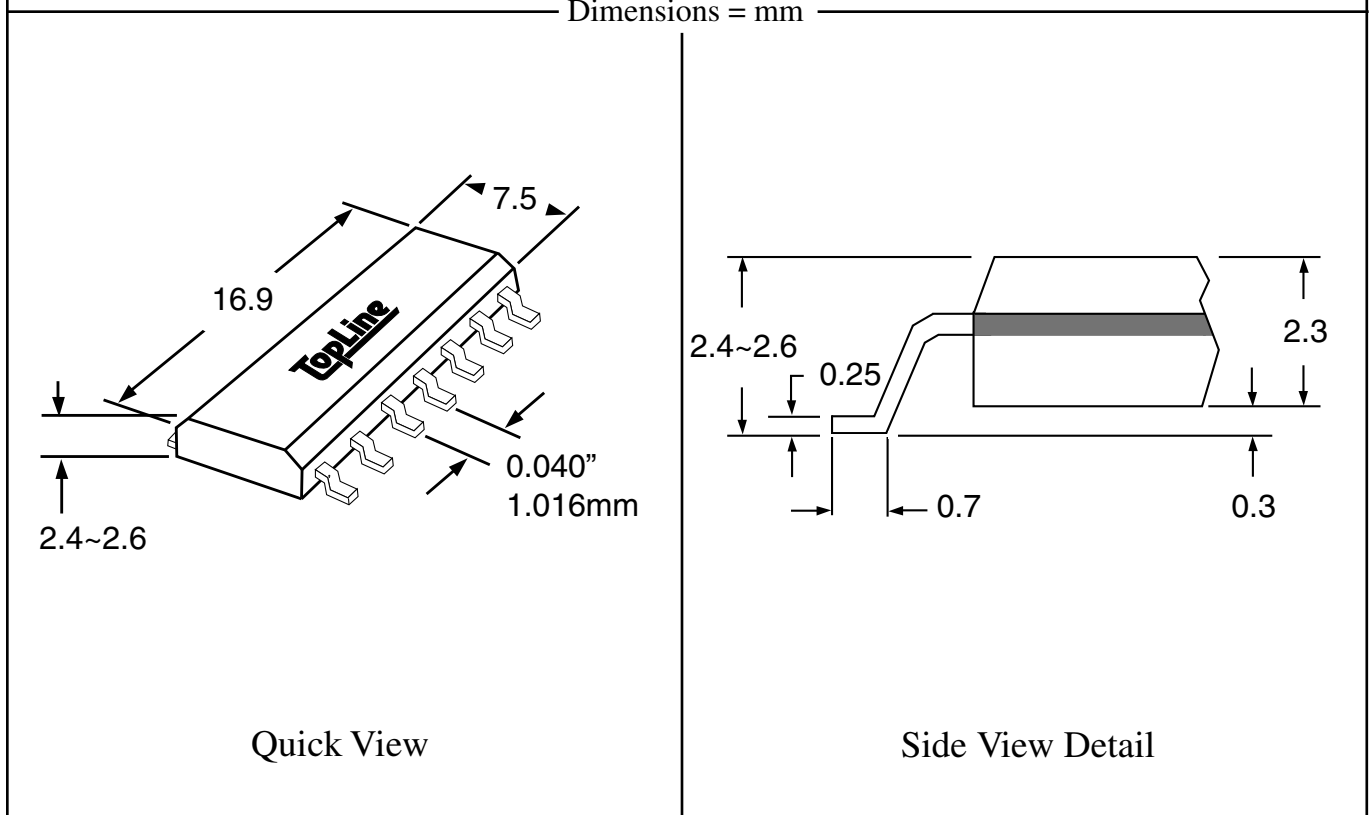

Body Size **300mil (7.5mm)**

TopLineTM

Tel 1-714-898-3830

info@topline.tv

Dimensions = mm

Part # **SSOP34M40**

Leads **34** Pitch **0.04" (1.016mm)**

Body Size **300mil (7.5mm)**