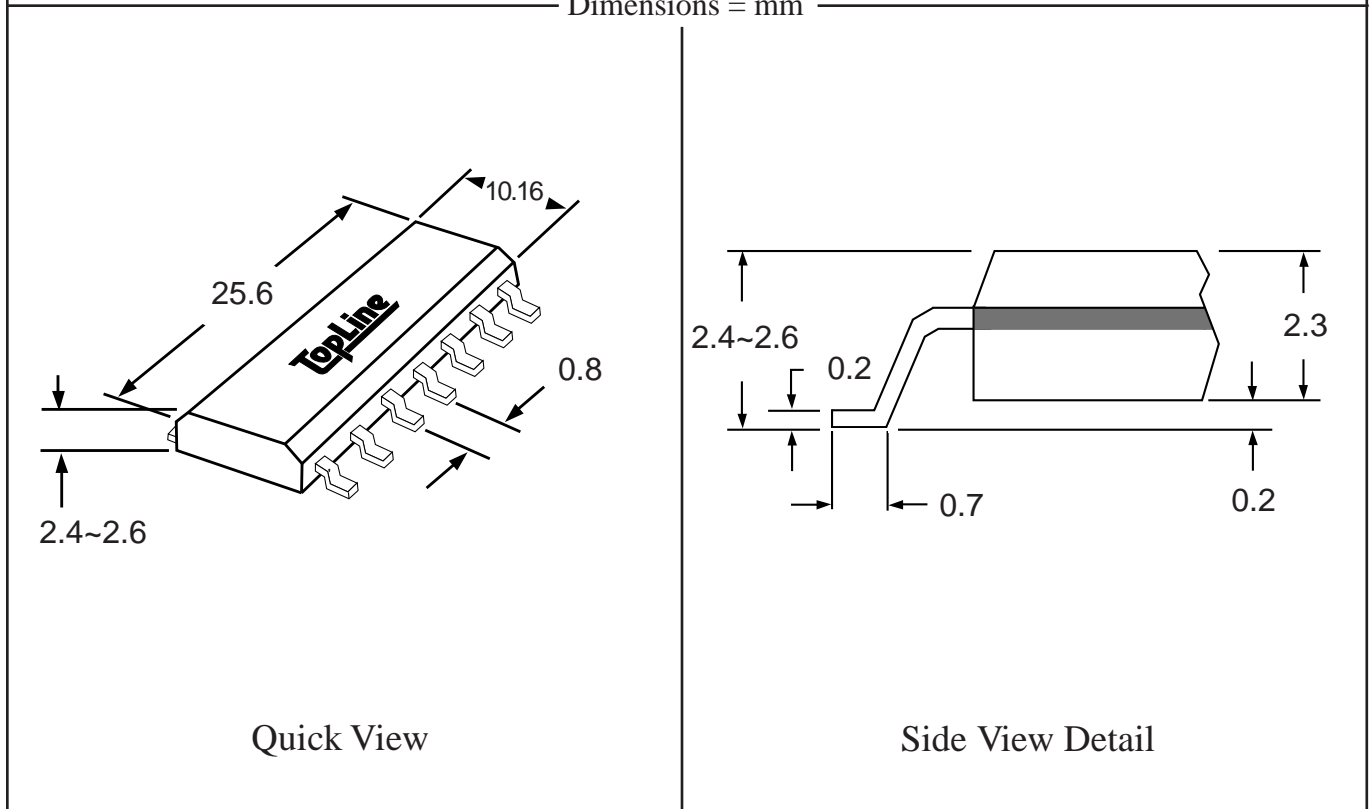

TopLineTM

Tel 1-714-898-3830

info@topline.tv

Dimensions = mm

Part # **SSOPN64M31.5**
 Leads **64** Pitch **0.8mm**
 Body Size **400mil (10.16mm)**

TopLineTM
 Tel 1-714-898-3830
 info@topline.tv

Dimensions = mm