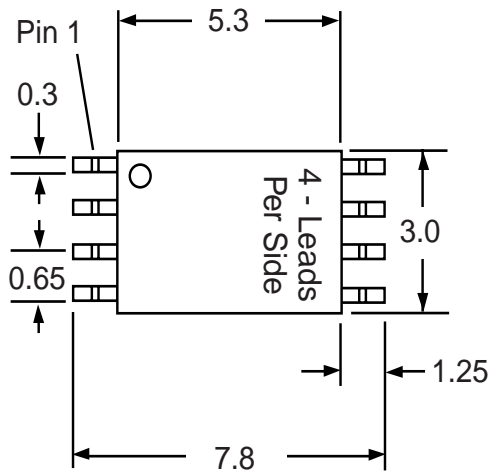

Part # **SSOP8M25**
Leads **8** Pitch **0.65mm**
Body Size **5.3mm**

TopLine^{TM}
Tel 1-714-898-3830
info@topline.tv

Top View