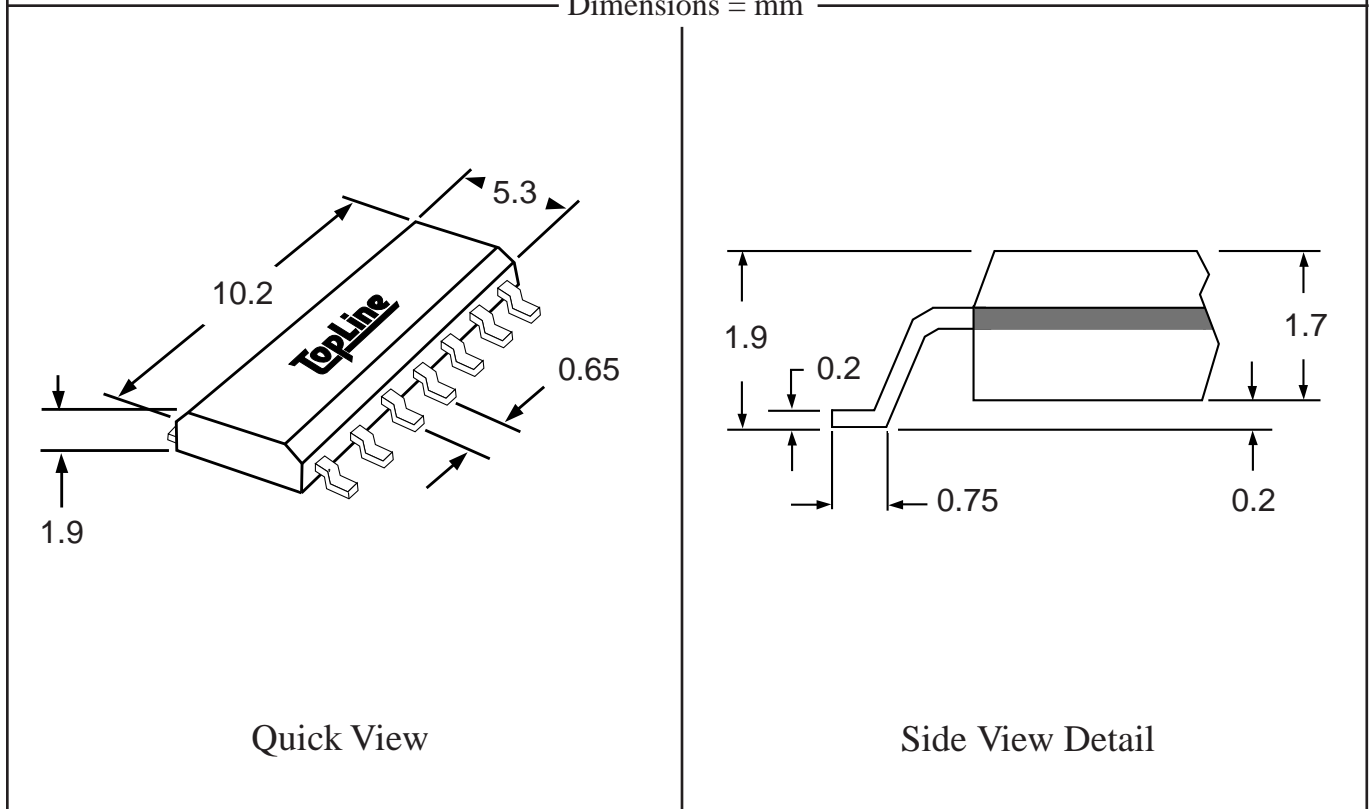

Top View

PC Board

Dimensions = mm

Quick View

Side View Detail

Part # **SSOP20M25**
 Leads **20** Pitch **0.65mm**
 Body Size **5.3mm**

TopLineTM
 Tel 1-714-898-3830
 info@topline.tv

Dimensions = mm

Part # **SSOP24M25**
 Leads **24** Pitch **0.65mm**
 Body Size **5.3mm**

TopLineTM
 Tel 1-714-898-3830
 info@topline.tv

Dimensions = mm

Part # **SSOP28M25**
 Leads **28** Pitch **0.65mm**
 Body Size **5.3mm**

TopLine™
 Tel 1-714-898-3830
 info@topline.tv

Top View

PC Board

Dimensions = mm

Quick View

Side View Detail

Part # **SSOP32M40**

Leads **32** Pitch **0.04" (1.016mm)**