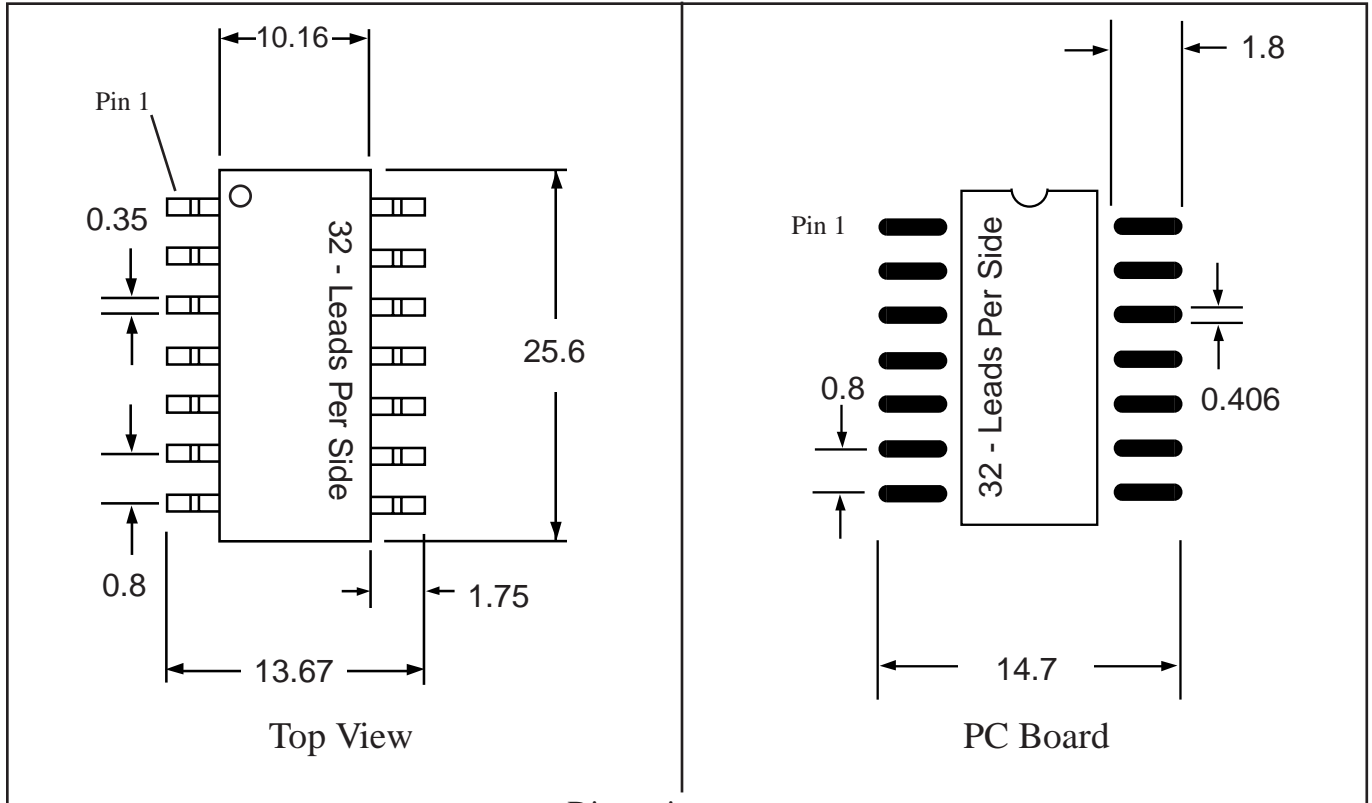

TopLineTM

Tel 1-714-898-3830

info@topline.tv

Dimensions = mm

Part # **SSOPN64M31.5**
 Leads **64** Pitch **0.8mm**
 Body Size **400mil (10.16mm)**

TopLineTM
 Tel 1-714-898-3830
 info@topline.tv

Dimensions = mm