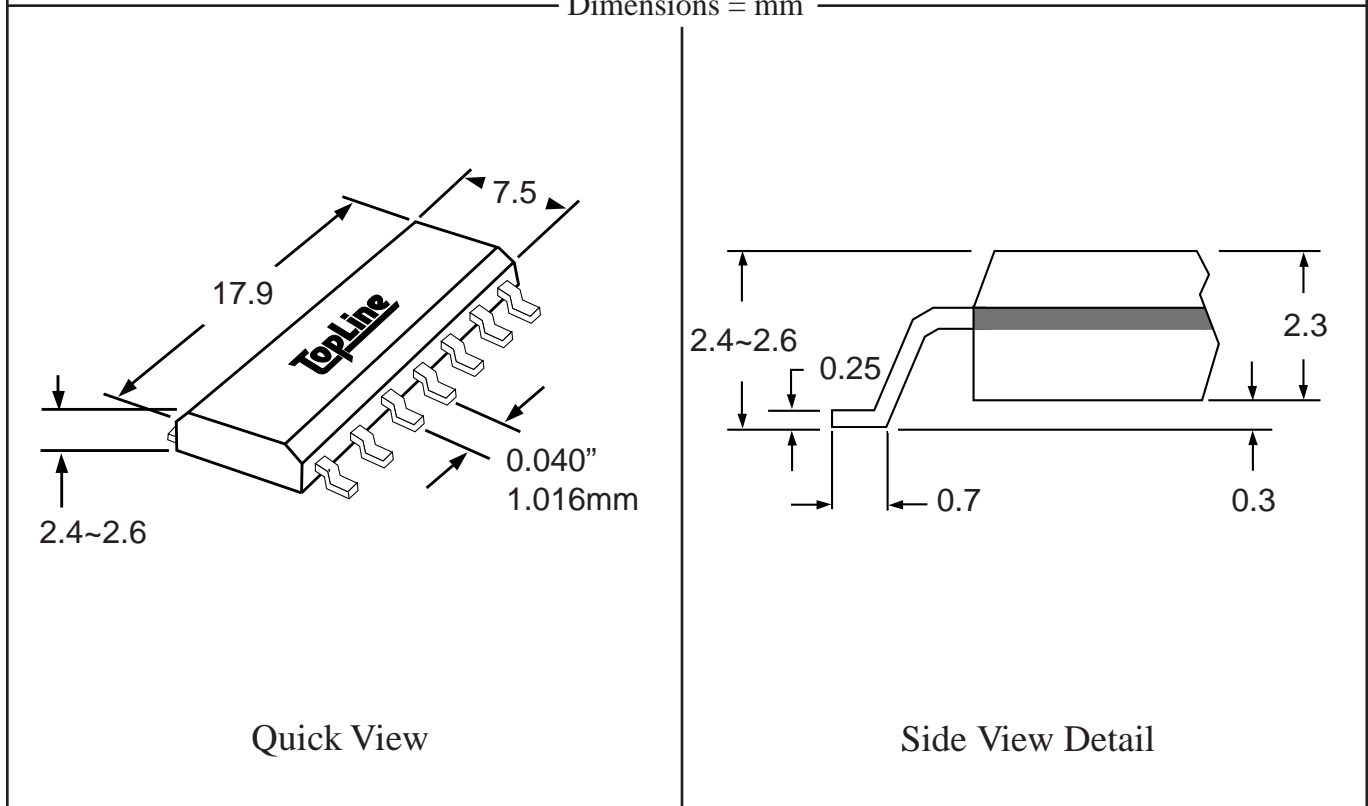

Dimensions = mm