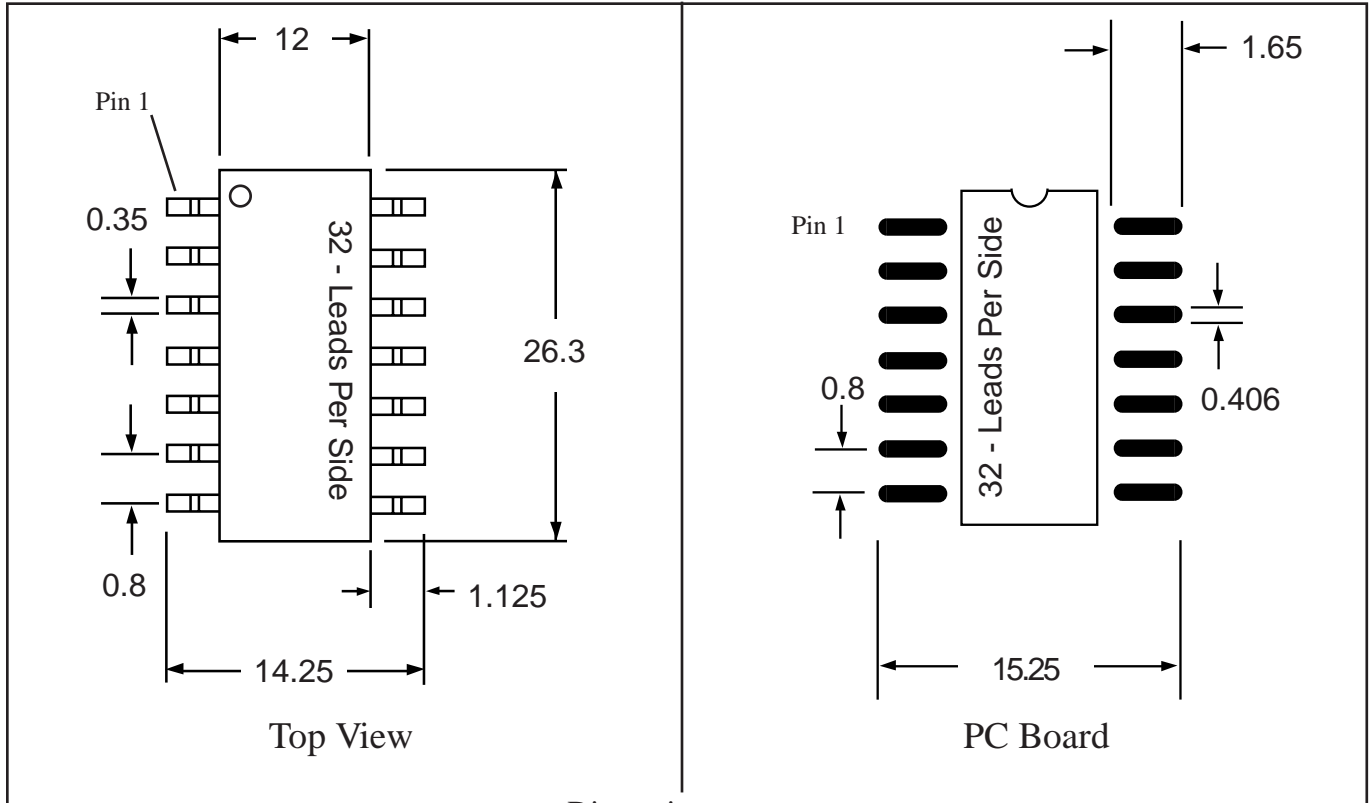

Part # **SSOP64T31.5**
Leads **64** Pitch **0.8mm**
Body Size **472mil (12mm)**

TopLine^{TM}
Tel 1-714-898-3830
info@topline.tv