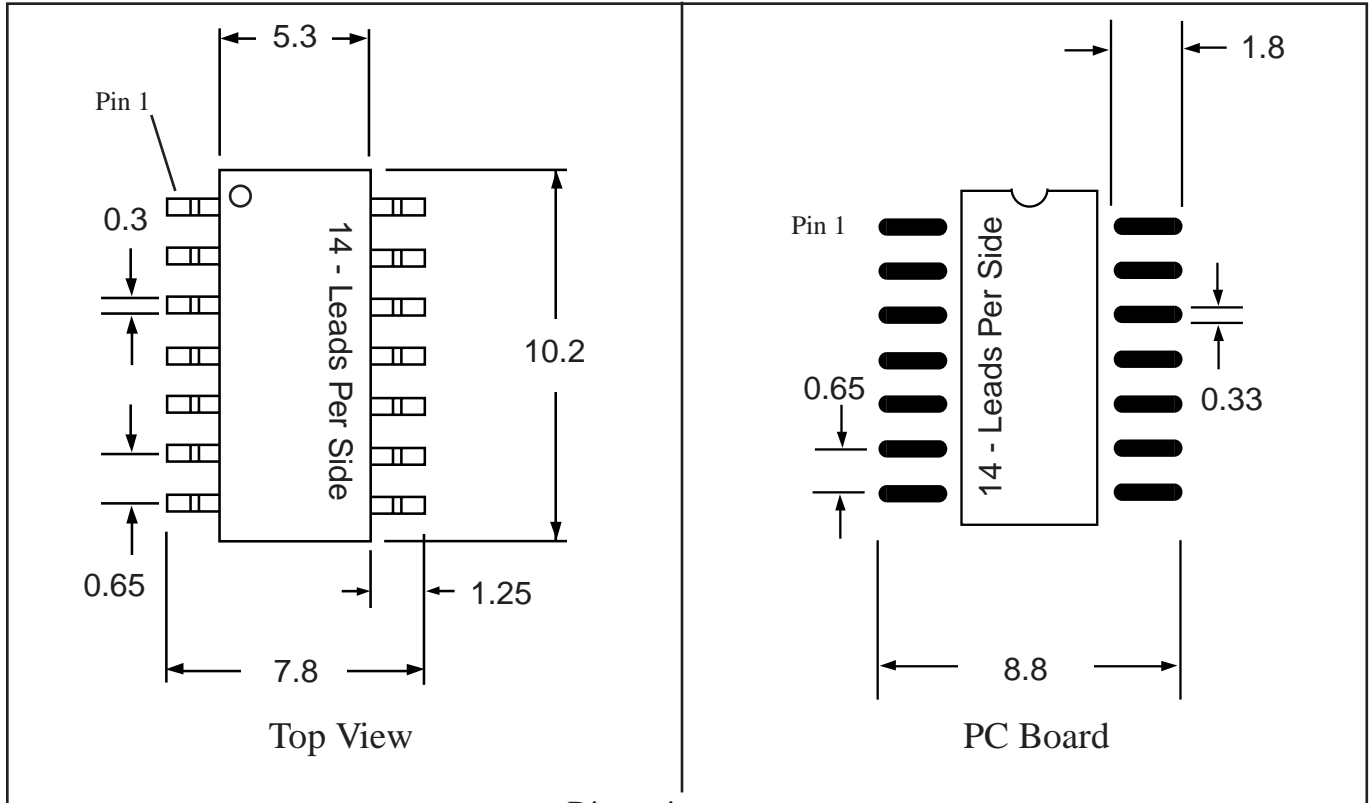

Part # **SSOP24M25**
 Leads **24** Pitch **0.65mm**
 Body Size **5.3mm**

TopLineTM
 Tel 1-714-898-3830
 info@topline.tv

Dimensions = mm

Part # **SSOP28M25**
 Leads **28** Pitch **0.65mm**
 Body Size **5.3mm**

TopLine™
 Tel 1-714-898-3830
 info@topline.tv

Top View

PC Board

Dimensions = mm

Quick View

Side View Detail

Part # **SSOP32M40**

Leads **32** Pitch **0.04" (1.016mm)**