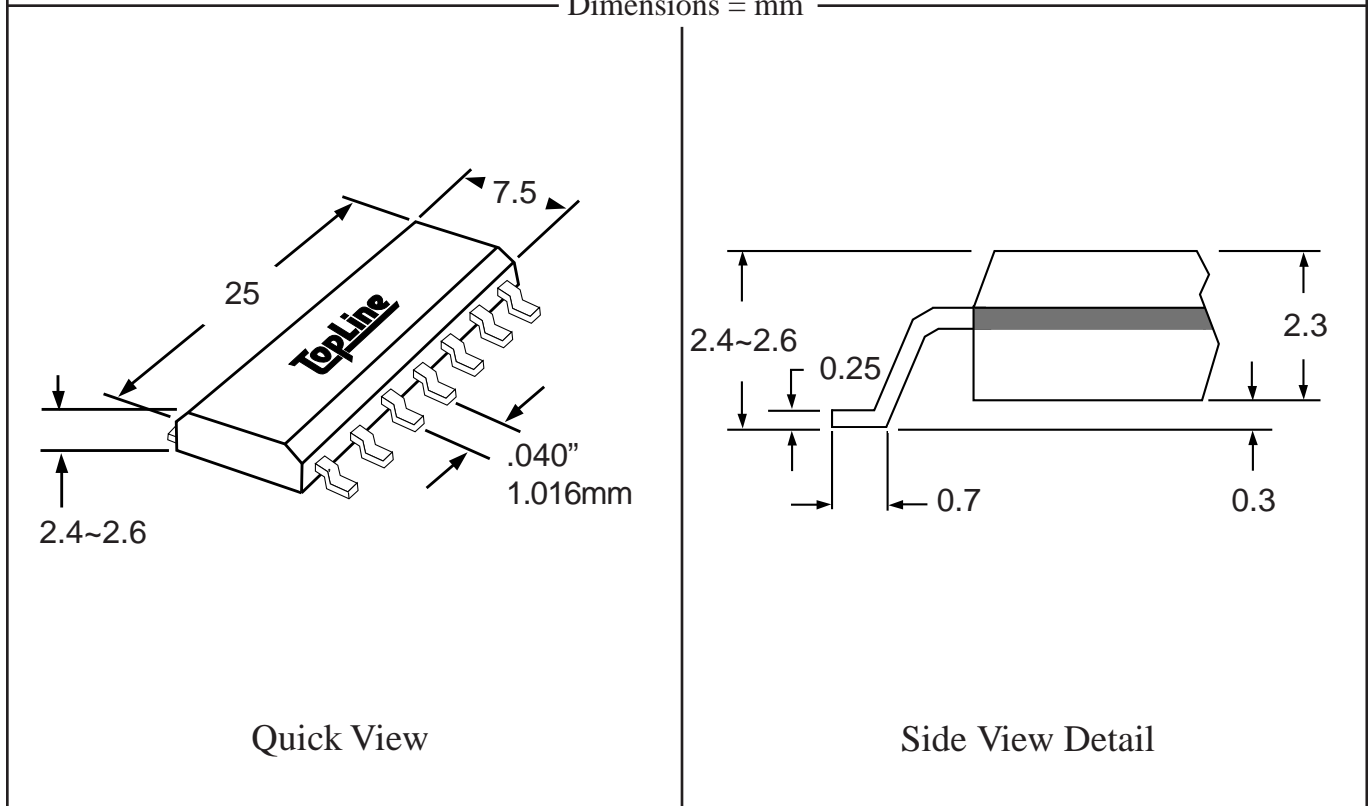

Leads **48** Pitch **.025" (0.635mm)**

Body Size **300mil (7.5mm)**

TopLine™

Tel 1-714-898-3830

info@topline.tv

Dimensions = mm

Part # **SSOP48M40**

Leads **48** Pitch **.040" (1.016mm)**

Body Size **300mil (7.5mm)**

TopLineTM

Tel 1-714-898-3830

info@topline.tv

Dimensions = mm

Part # **SSOP56M25**

Leads **56** Pitch **.025" (0.635mm)**

Body Size **300mil (7.5mm)**