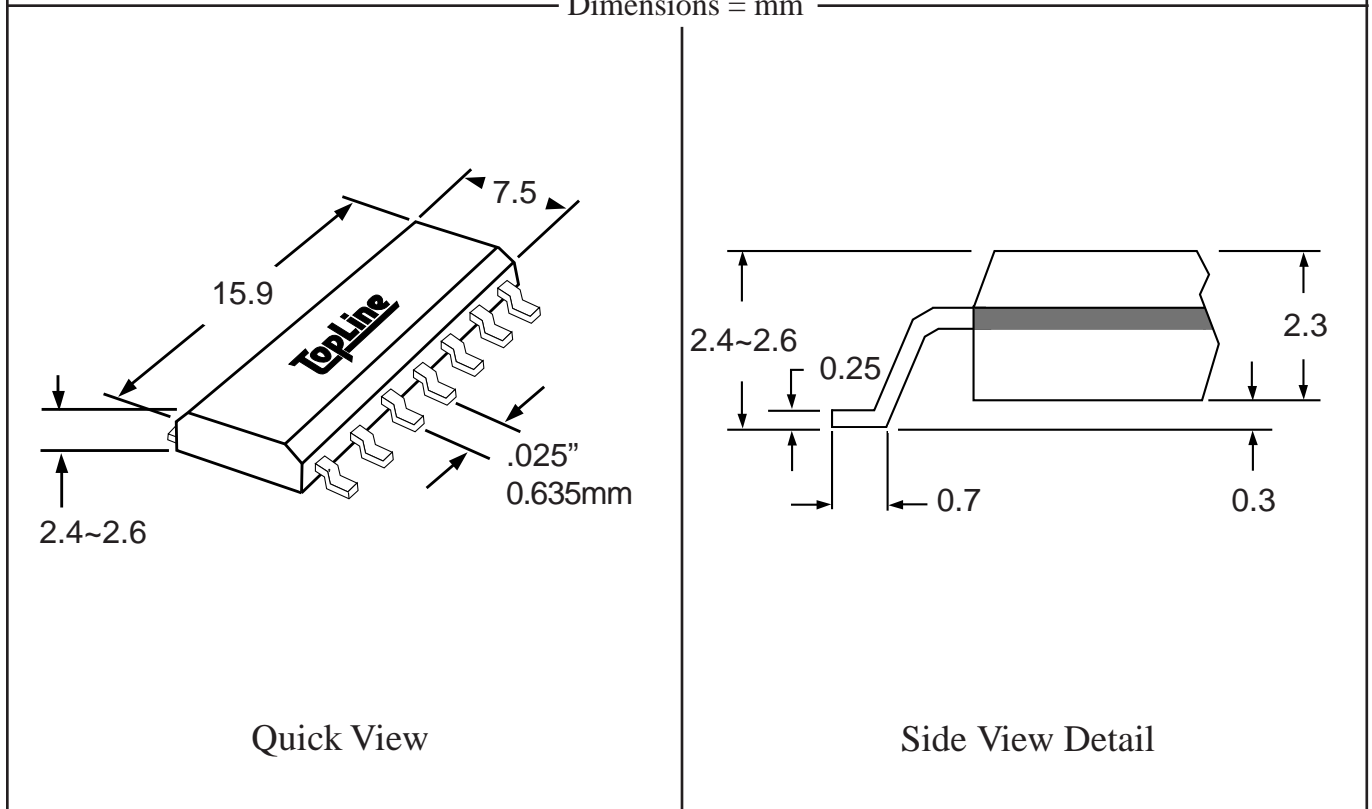

Leads **48** Pitch **.025" (0.635mm)**

Body Size **300mil (7.5mm)**

TopLine™

Tel 1-714-898-3830

info@topline.tv

Dimensions = mm

Part # **SSOP48M40**

Leads **48** Pitch **.040" (1.016mm)**

Body Size **300mil (7.5mm)**

TopLineTM

Tel 1-714-898-3830

info@topline.tv

Dimensions = mm

Part # **SSOP56M25**

Leads **56** Pitch **.025" (0.635mm)**

Body Size **300mil (7.5mm)**