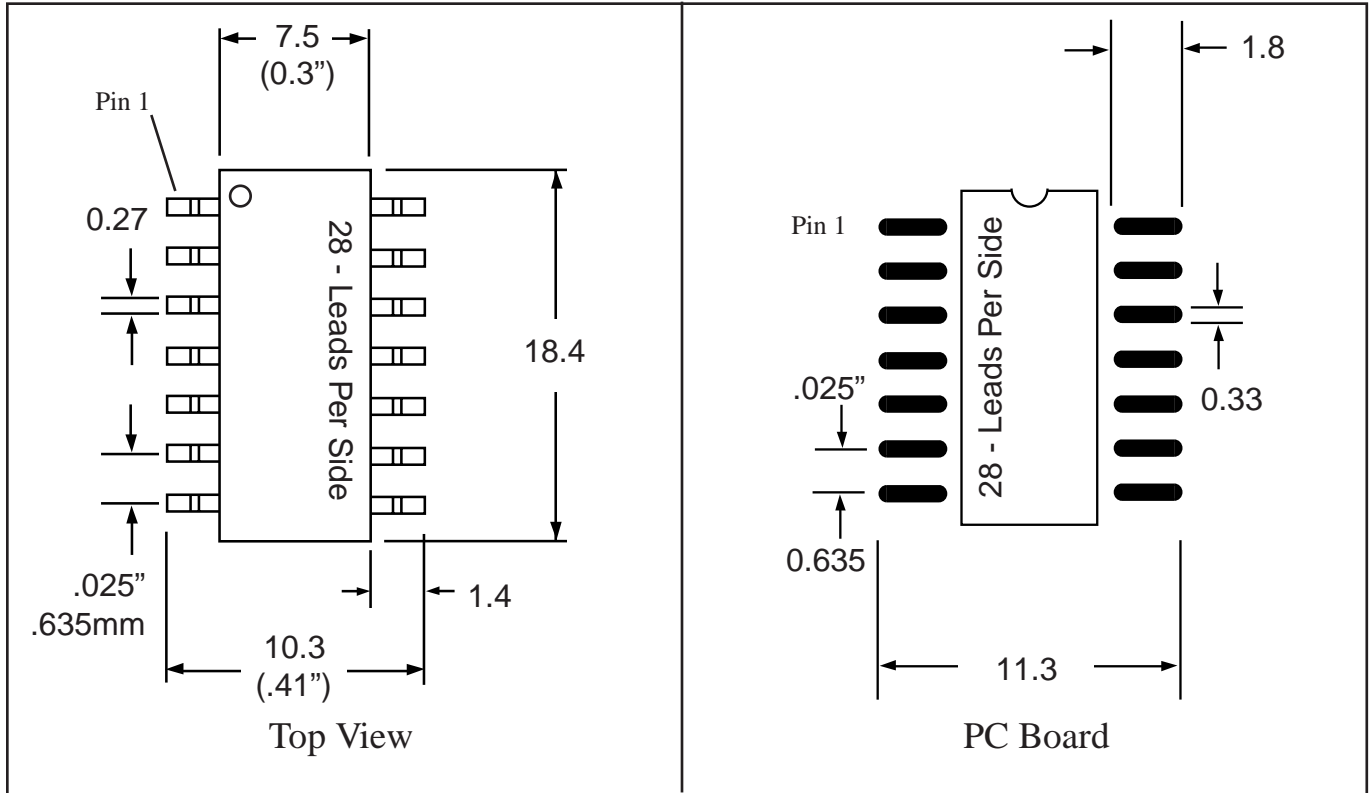

Part # **SSOP56M25**

Leads **56** Pitch **.025" (0.635mm)**

Body Size **300mil (7.5mm)**

TopLine^{TM}

Tel 1-714-898-3830

info@topline.tv