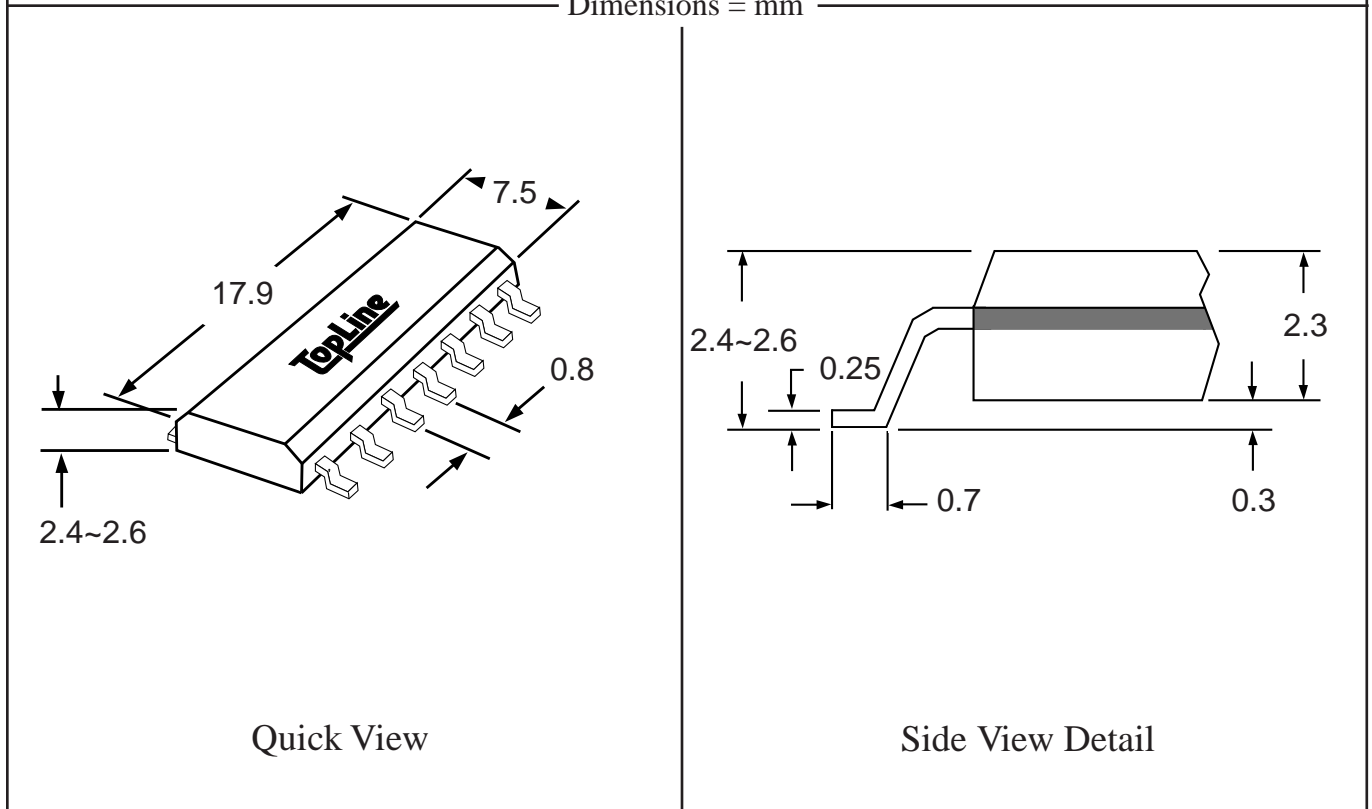

Part # **SSOP44M31.5**

Leads **44** Pitch **0.8mm (.0315")**

Body Size **300mil (7.5mm)**

TopLineTM

Tel 1-714-898-3830

info@topline.tv

Dimensions = mm

Part # **SSOP48M25**

Leads **48** Pitch **.025" (0.635mm)**

Body Size **300mil (7.5mm)**

TopLine™

Tel 1-714-898-3830

info@topline.tv

Dimensions = mm

Part # **SSOP48M40**

Leads **48** Pitch **.040" (1.016mm)**