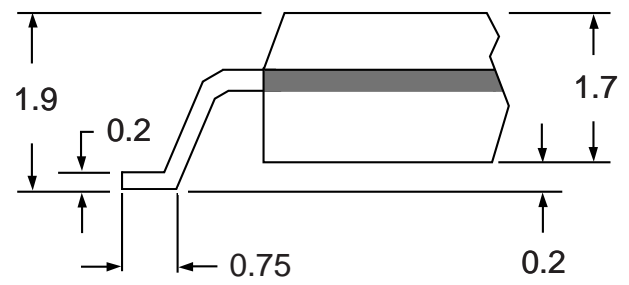

Top View

PC Board

Dimensions = mm

Quick View

Side View Detail

Part # **SSOP20M25**
 Leads **20** Pitch **0.65mm**
 Body Size **5.3mm**

TopLineTM
 Tel 1-714-898-3830
 info@topline.tv

Dimensions = mm

Part # **SSOP24M25**
 Leads **24** Pitch **0.65mm**
 Body Size **5.3mm**

TopLineTM
 Tel 1-714-898-3830
 info@topline.tv

Dimensions = mm

Part # **SSOP28M25**
 Leads **28** Pitch **0.65mm**
 Body Size **5.3mm**