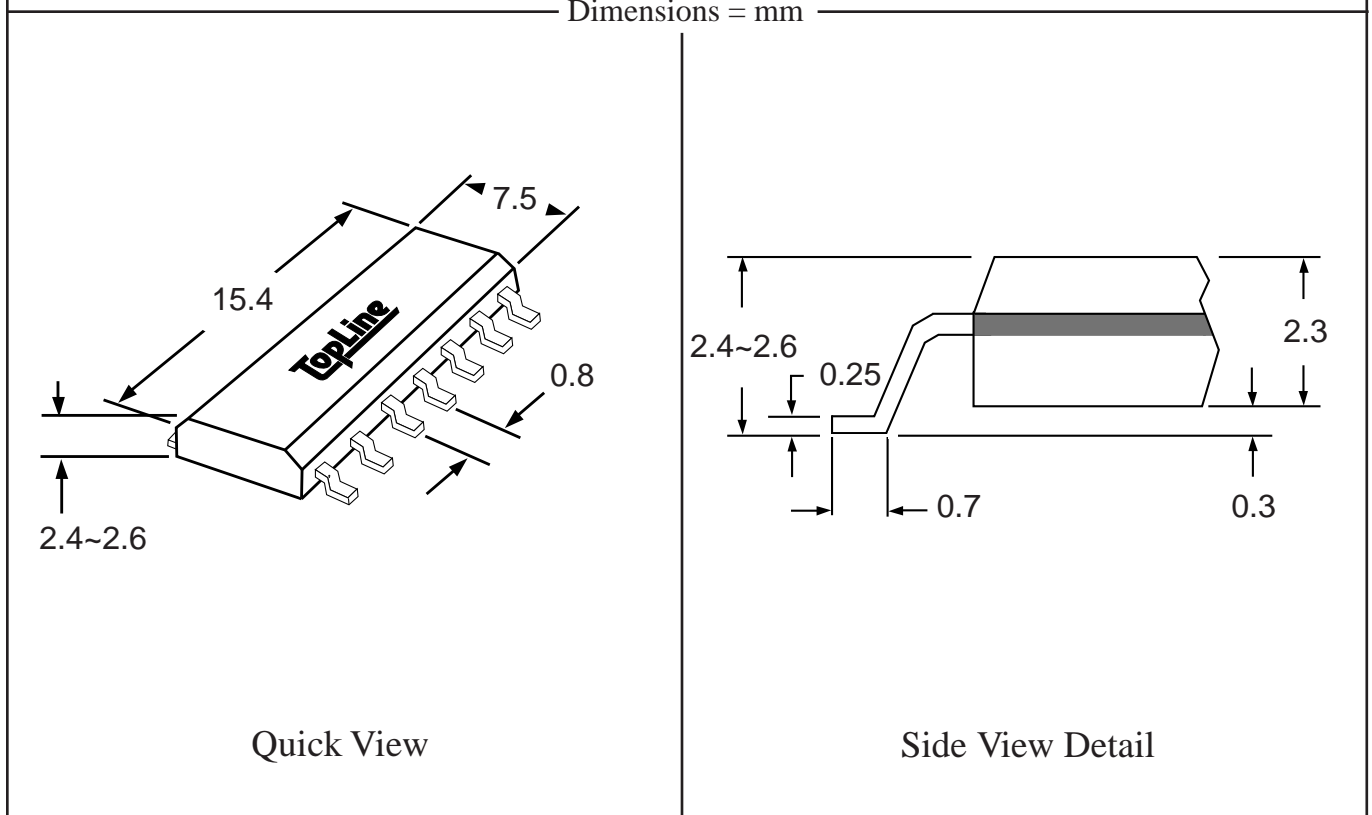

TopLineTM

Tel 1-714-898-3830

info@topline.tv

Dimensions = mm

Part # **SSOP36M31.5**
 Leads **36** Pitch **0.8mm (.0315")**
 Body Size **300mil (7.5mm)**

TopLineTM
 Tel 1-714-898-3830
 info@topline.tv

Dimensions = mm