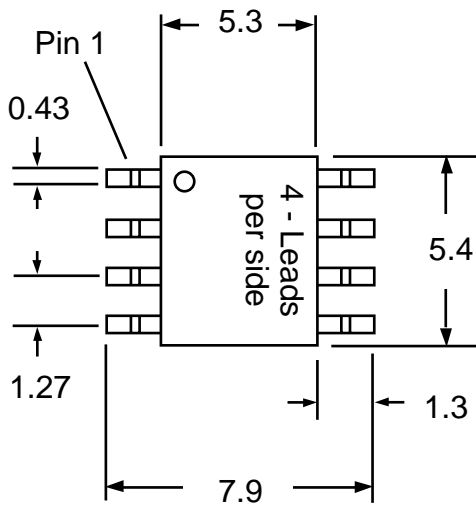

Part # **SOP8**

Leads **8** Pitch **1.27mm (.05")**

Body Size **208mil (5.3mm)**

Tel 1-714-898-3830

info@topline.tv

Top View

PC Board

Dimensions = mm

Quick View

Side View Detail