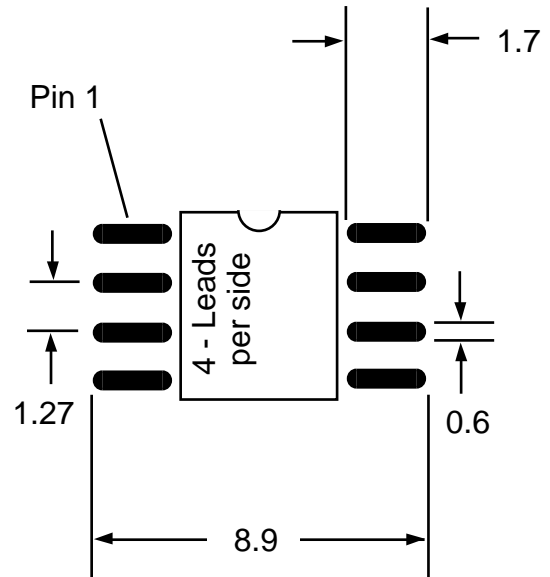

Part # **SOP8**

Leads **8** Pitch **1.27mm (.05")**

Body Size **208mil (5.3mm)**

Tel 1-714-898-3830

info@topline.tv

Top View

PC Board

Dimensions = mm

Quick View

Side View Detail