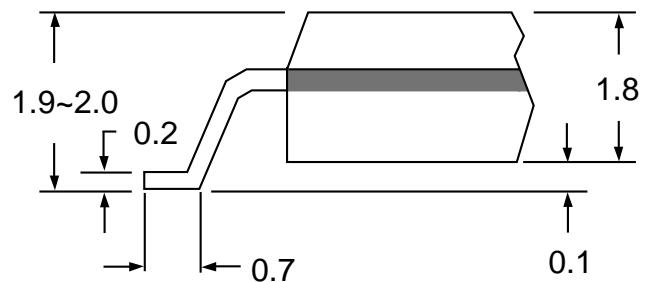

Part # **SOP8**

Leads **8** Pitch **1.27mm (.05")**

Body Size **208mil (5.3mm)**

Tel 1-714-898-3830

info@topline.tv

Top View

PC Board

Dimensions = mm

Quick View

Side View Detail