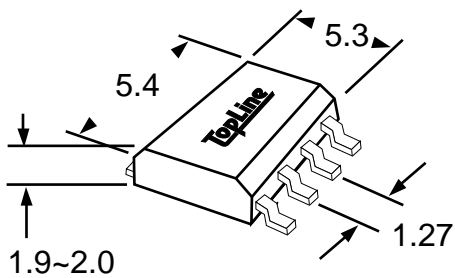

Part # **SOP8**

Leads **8** Pitch **1.27mm (.05")**

Body Size **208mil (5.3mm)**

Tel 1-714-898-3830

info@topline.tv

Top View

PC Board

Dimensions = mm

Quick View

Side View Detail