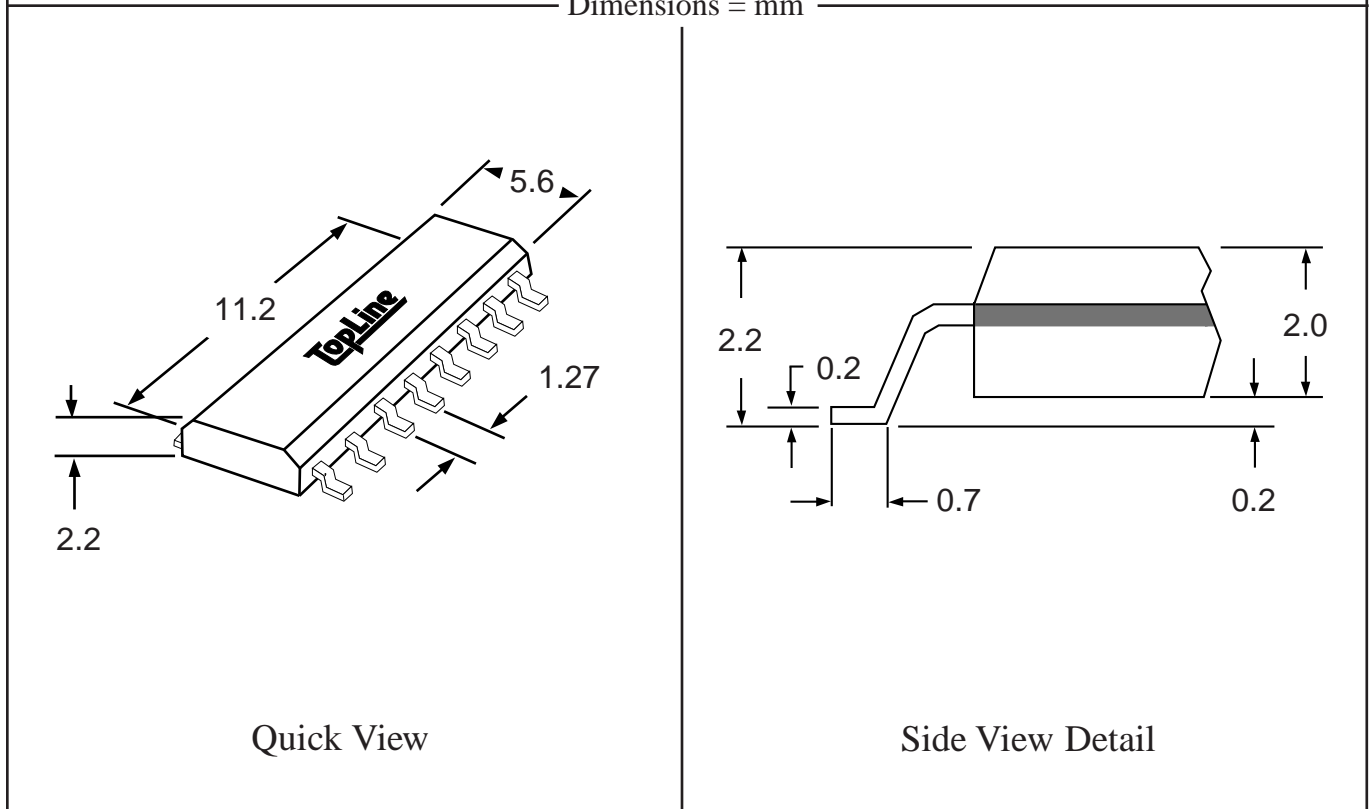

Part # **SOM16**

Leads **16** Pitch **1.27mm (.05")**

Body Size **220mil (5.6mm)**

Tel 1-714-898-3830

info@topline.tv

Top View

PC Board

Dimensions = mm

Quick View

Side View Detail