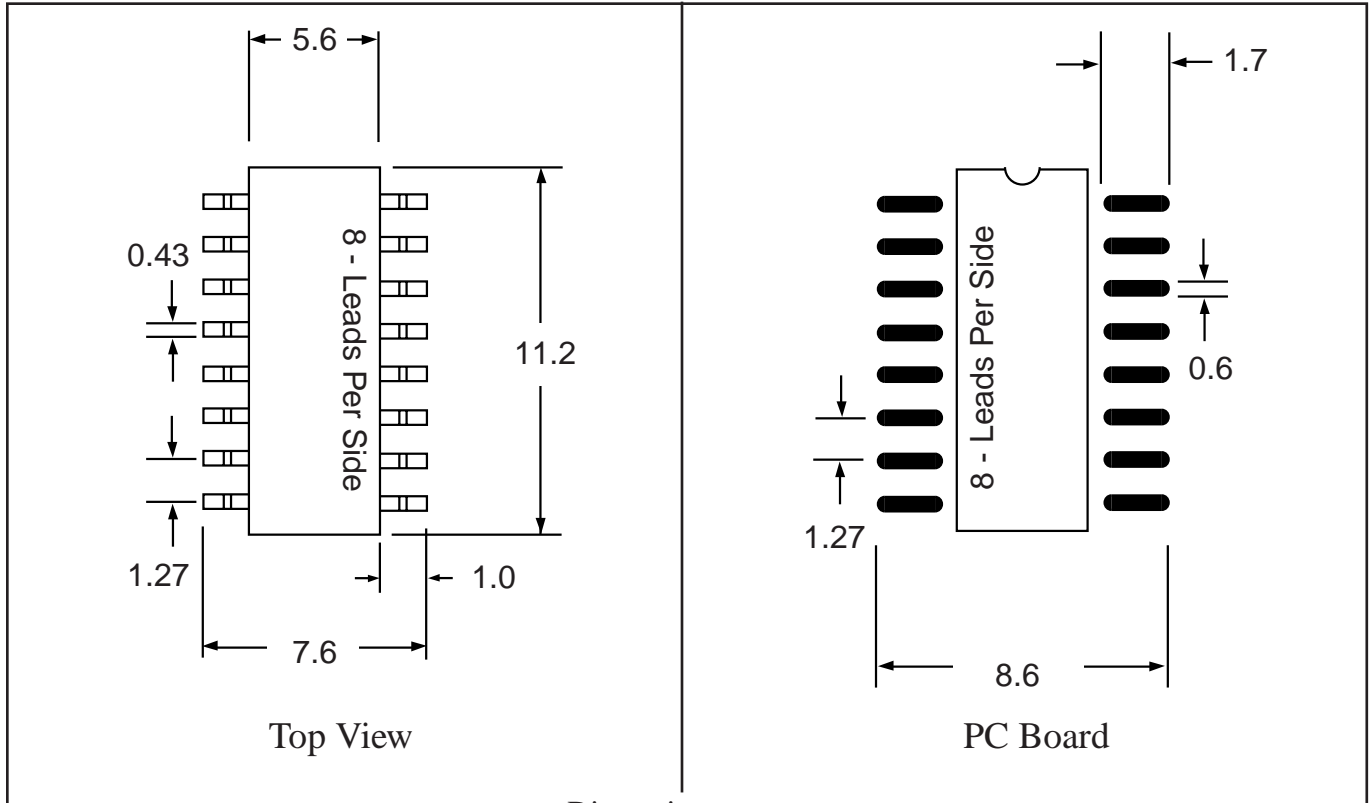

Part # **SOM16**

Leads **16** Pitch **1.27mm (.05")**

Body Size **220mil (5.6mm)**

Tel 1-714-898-3830

info@topline.tv

Top View

PC Board

Dimensions = mm

Quick View

Side View Detail