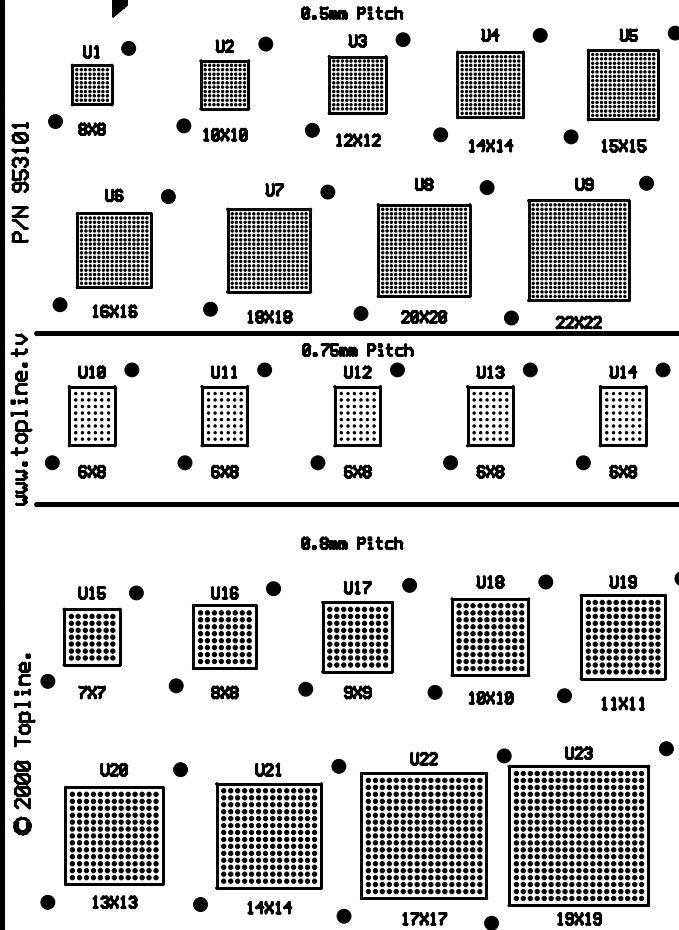

TopLine™

uBGA & CSP Visual Placement

VIEWED FROM COMPONENT SIDE (TOP)