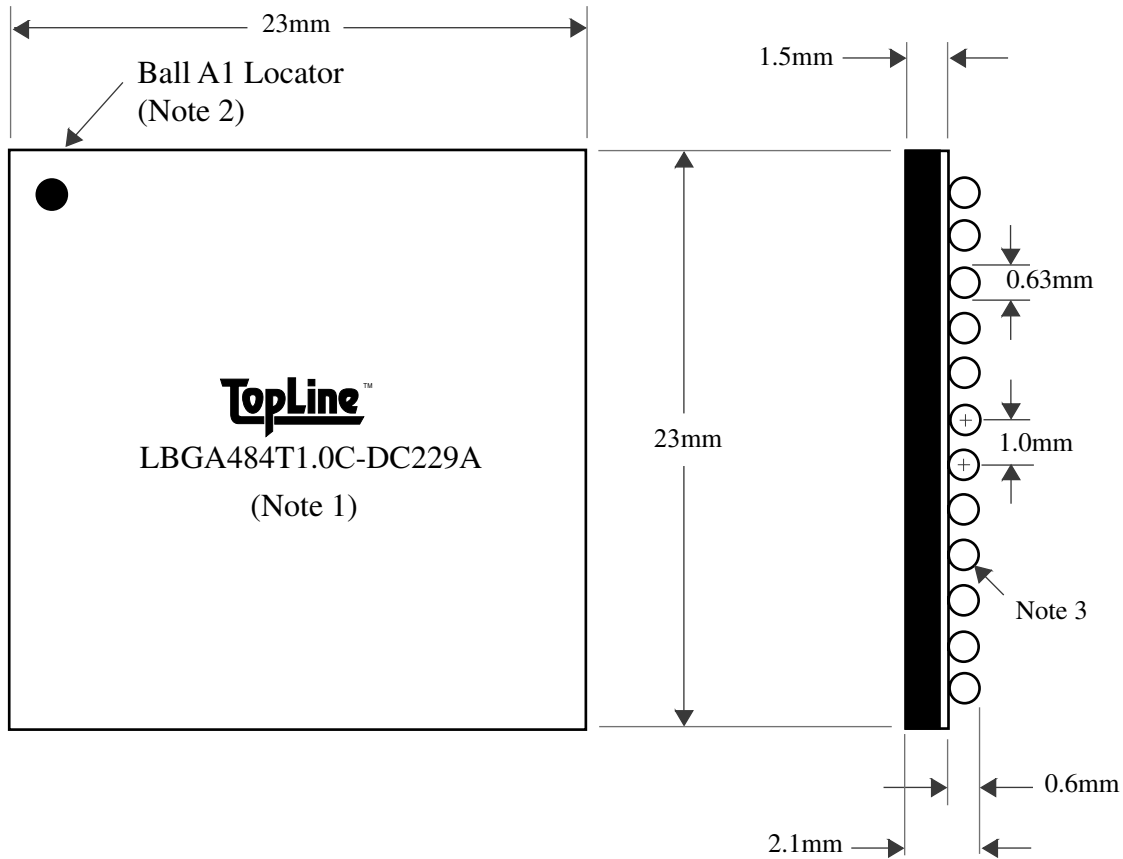

<u>BALLS</u>	<u>PITCH</u>	<u>SIZE</u>	<u>MATRIX</u>	<u>ROWS</u>	<u>CENTER</u>	<u>MAT'L</u>
484	1.0mm	23mm SQ	full	22 x 22	full	FR4

BALL VIEW

BOTTOM SIDE (TOP X-RAY VIEW)

TEST VEHICLE BOARD

AFTER MOUNTING TO TEST BOARD

LBGA484T1.0C-DC229A Lead Free

TEL 1-714-898-3830
info@topline.tv

<u>BALLS</u>	<u>PITCH</u>	<u>SIZE</u>	<u>MATRIX</u>	<u>ROWS</u>	<u>CENTER</u>	<u>MAT'L</u>
484	1.0mm	23mm SQ	full	22 x 22	full	FR4

TOP VIEW

SIDE VIEW

NOTES		REVISIONS		
Note 1	Logo and part number centered	<u>Rev</u>	<u>Date</u>	<u>Changes</u>
Note 2	Ball A1 locator mark positioned in corner			
Note 3	Ball Material: Sn63/Pb37			
Note 4	Substrate Material: FR4			
		PACKAGING TRAYS		
		Tray BGATRAY23mm-5x12 Tray Quantity 60		