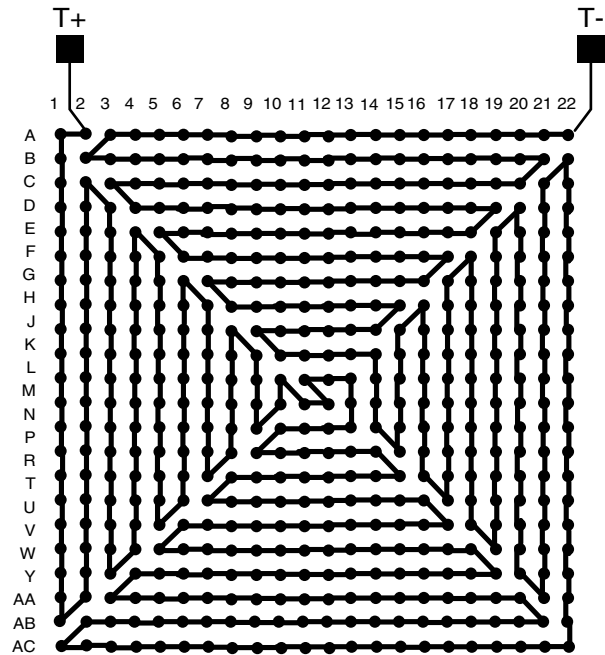

<u>BALLS</u>	<u>PITCH</u>	<u>SIZE</u>	<u>MATRIX</u>	<u>ROWS</u>	<u>CENTER</u>	<u>MAT'L</u>
484	1.0mm	23mm SQ	full	22 x 22	full	FR4

BALL VIEW

BOTTOM SIDE (TOP X-RAY VIEW)

TEST VEHICLE BOARD

AFTER MOUNTING TO TEST BOARD

LBGA484T1.0-DC229A

TEL 1-714-898-3830
info@topline.tv

<u>BALLS</u>	<u>PITCH</u>	<u>SIZE</u>	<u>MATRIX</u>	<u>ROWS</u>	<u>CENTER</u>	<u>MAT'L</u>
484	1.0mm	23mm SQ	full	22 x 22	full	FR4

TOP VIEW

SIDE VIEW

NOTES		REVISIONS		
Note 1	Logo and part number centered	<u>Rev</u>	<u>Date</u>	<u>Changes</u>
Note 2	Ball A1 locator mark positioned in corner			
Note 3	Ball Material: Sn63/Pb37			
Note 4	Substrate Material: FR4			
		PACKAGING TRAYS		
		Tray BGATRAY23mm-5x12		
		Tray Quantity 60		