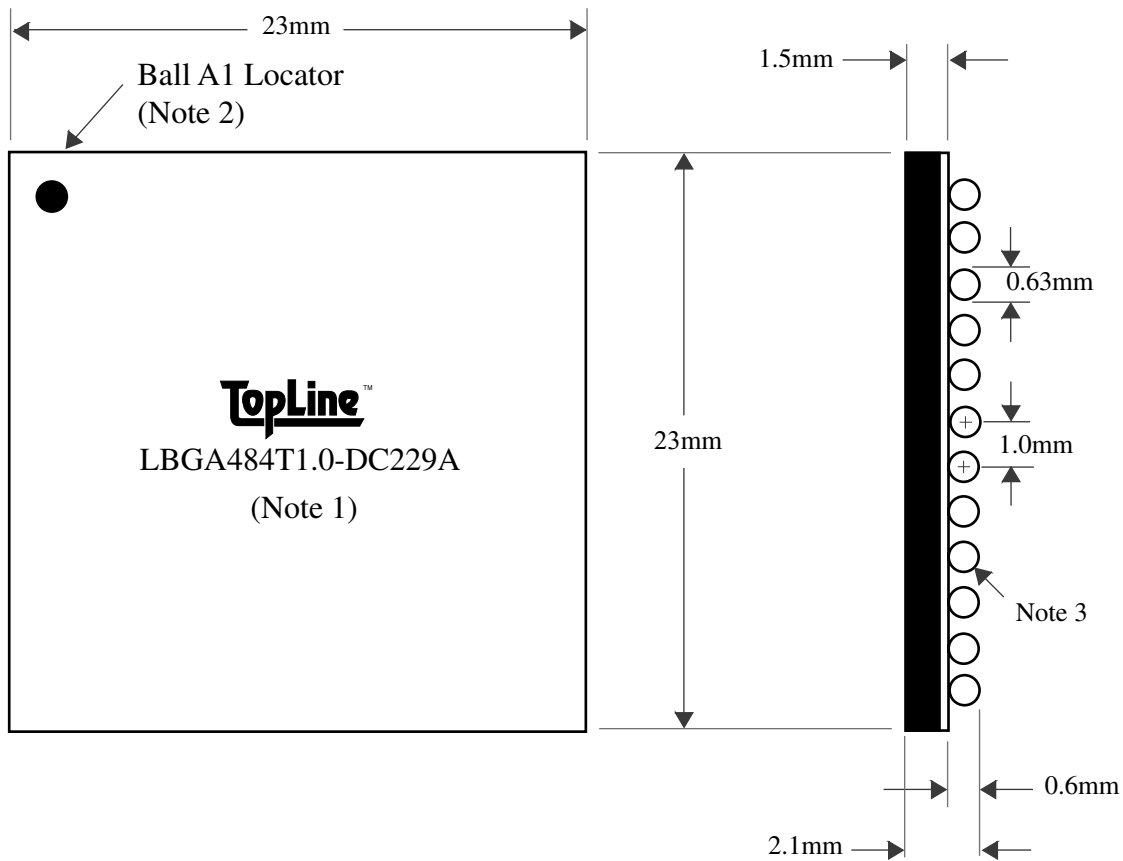

<u>BALLS</u>	<u>PITCH</u>	<u>SIZE</u>	<u>MATRIX</u>	<u>ROWS</u>	<u>CENTER</u>	<u>MAT'L</u>
484	1.0mm	23mm SQ	full	22 x 22	full	FR4

BALL VIEW

BOTTOM SIDE (TOP X-RAY VIEW)

TEST VEHICLE BOARD

AFTER MOUNTING TO TEST BOARD

LBGA484T1.0-DC229A

TEL 1-714-898-3830
info@topline.tv

<u>BALLS</u>	<u>PITCH</u>	<u>SIZE</u>	<u>MATRIX</u>	<u>ROWS</u>	<u>CENTER</u>	<u>MAT'L</u>
484	1.0mm	23mm SQ	full	22 x 22	full	FR4

TOP VIEW

SIDE VIEW

NOTES		REVISIONS		
Note 1	Logo and part number centered	<u>Rev</u>	<u>Date</u>	<u>Changes</u>
Note 2	Ball A1 locator mark positioned in corner			
Note 3	Ball Material: Sn63/Pb37			
Note 4	Substrate Material: FR4			
		PACKAGING TRAYS		
		Tray BGATRAY23mm-5x12		
		Tray Quantity 60		