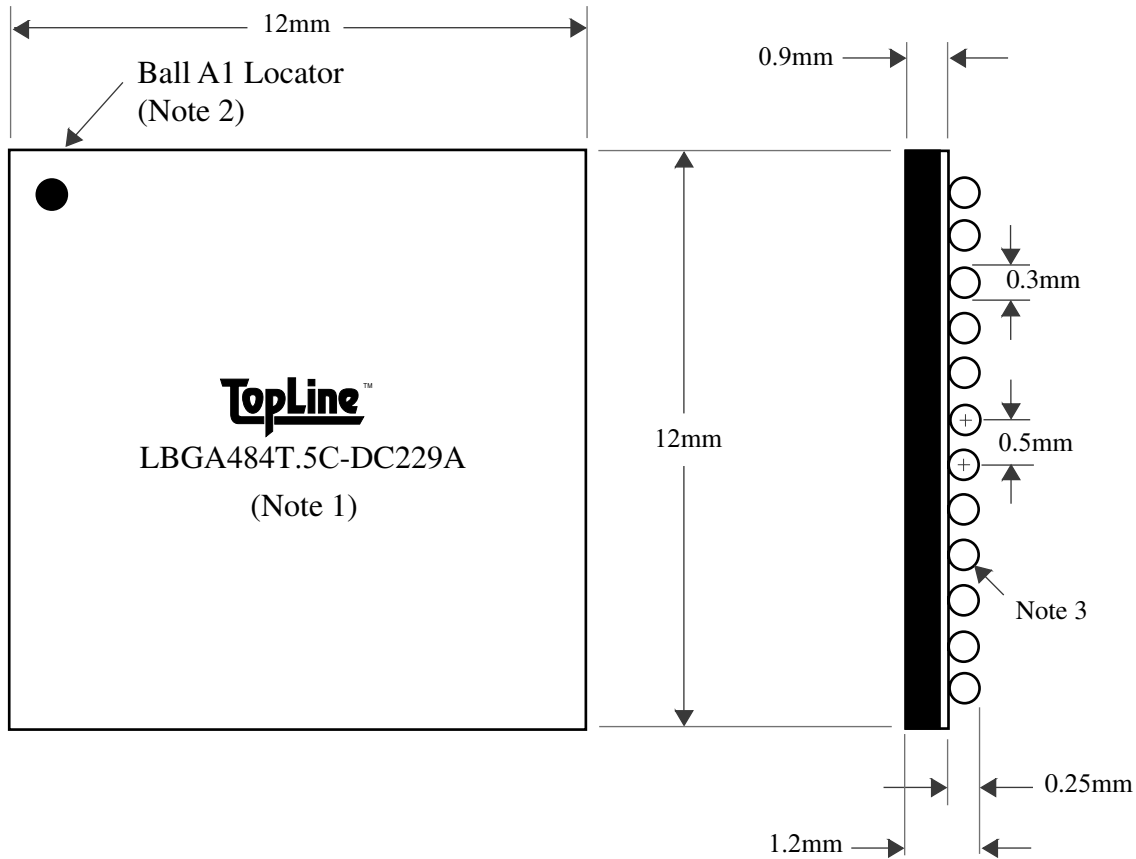

<u>BALLS</u>	<u>PITCH</u>	<u>SIZE</u>	<u>MATRIX</u>	<u>ROWS</u>	<u>CENTER</u>	<u>MAT'L</u>
484	0.5mm	12mm SQ	full	22 x 22	full	BT

BALL VIEW

BOTTOM SIDE (TOP X-RAY VIEW)

TEST VEHICLE BOARD

AFTER MOUNTING TO TEST BOARD

LBGA484T.5C-DC229A Lead Free

TEL 1-714-898-3830
info@topline.tv

<u>BALLS</u>	<u>PITCH</u>	<u>SIZE</u>	<u>MATRIX</u>	<u>ROWS</u>	<u>CENTER</u>	<u>MAT'L</u>
484	0.5mm	12mm SQ	full	22 x 22	full	BT

TOP VIEW

SIDE VIEW

NOTES		REVISIONS		
Note 1	Logo and part number centered	<u>Rev</u>	<u>Date</u>	<u>Changes</u>
Note 2	Ball A1 locator mark positioned in corner			
Note 3	Ball Material: Sn Ag Cu			
Note 4	Substrate Material: BT			
		PACKAGING TRAYS		
		Tray BGATRAY12mm-9x21 (Alternate 9x22)		
		Tray Quantity 189 (Alternate 198)		