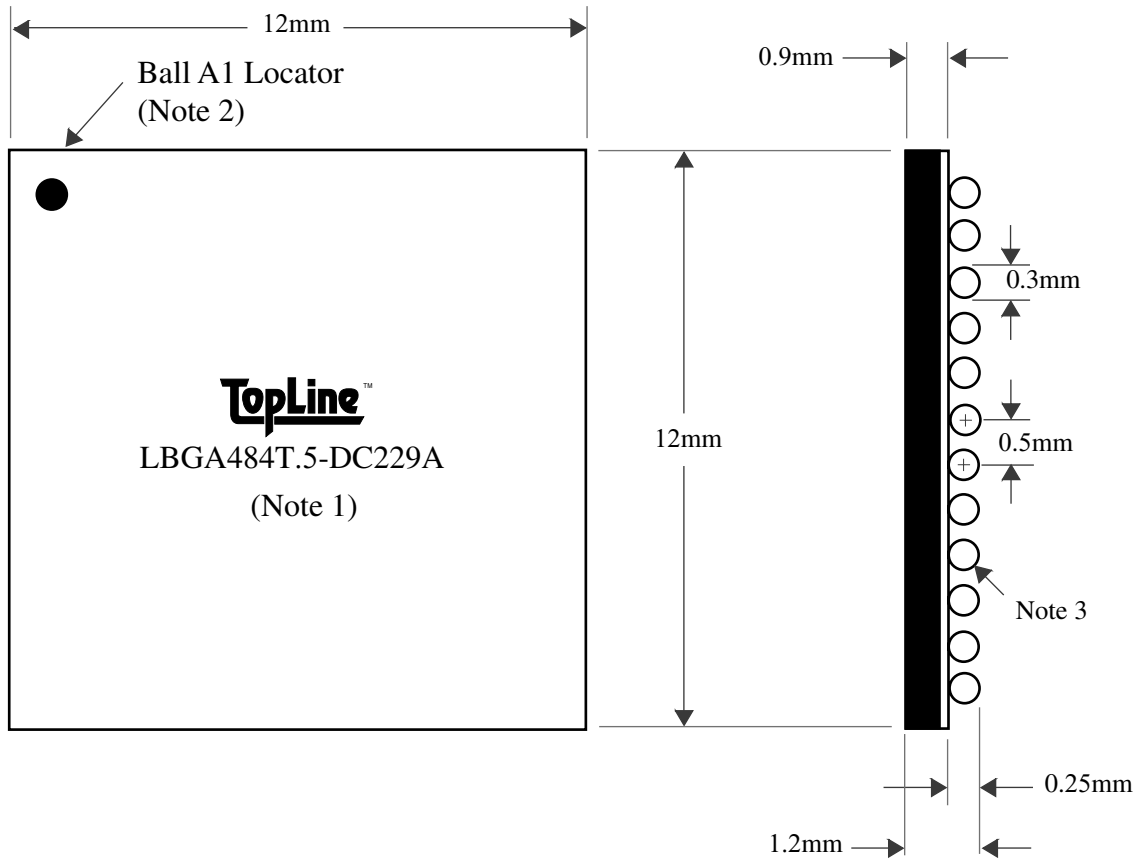

<u>BALLS</u>	<u>PITCH</u>	<u>SIZE</u>	<u>MATRIX</u>	<u>ROWS</u>	<u>CENTER</u>	<u>MAT'L</u>
484	0.5mm	12mm SQ	full	22 x 22	full	BT

BALL VIEW

BOTTOM SIDE (TOP X-RAY VIEW)

TEST VEHICLE BOARD

AFTER MOUNTING TO TEST BOARD

LBGA484T.5-DC229A

TEL 1-714-898-3830
info@topline.tv

<u>BALLS</u>	<u>PITCH</u>	<u>SIZE</u>	<u>MATRIX</u>	<u>ROWS</u>	<u>CENTER</u>	<u>MAT'L</u>
484	0.5mm	12mm SQ	full	22 x 22	full	BT

TOP VIEW

SIDE VIEW

NOTES		REVISIONS		
Note 1	Logo and part number centered	<u>Rev</u>	<u>Date</u>	<u>Changes</u>
Note 2	Ball A1 locator mark positioned in corner			
Note 3	Ball Material: Sn63/Pb37			
Note 4	Substrate Material: BT			
		PACKAGING TRAYS		
		Tray BGATRAY12mm-9x21 (Alternate 9x22)		
		Tray Quantity 189 (Alternate 198)		