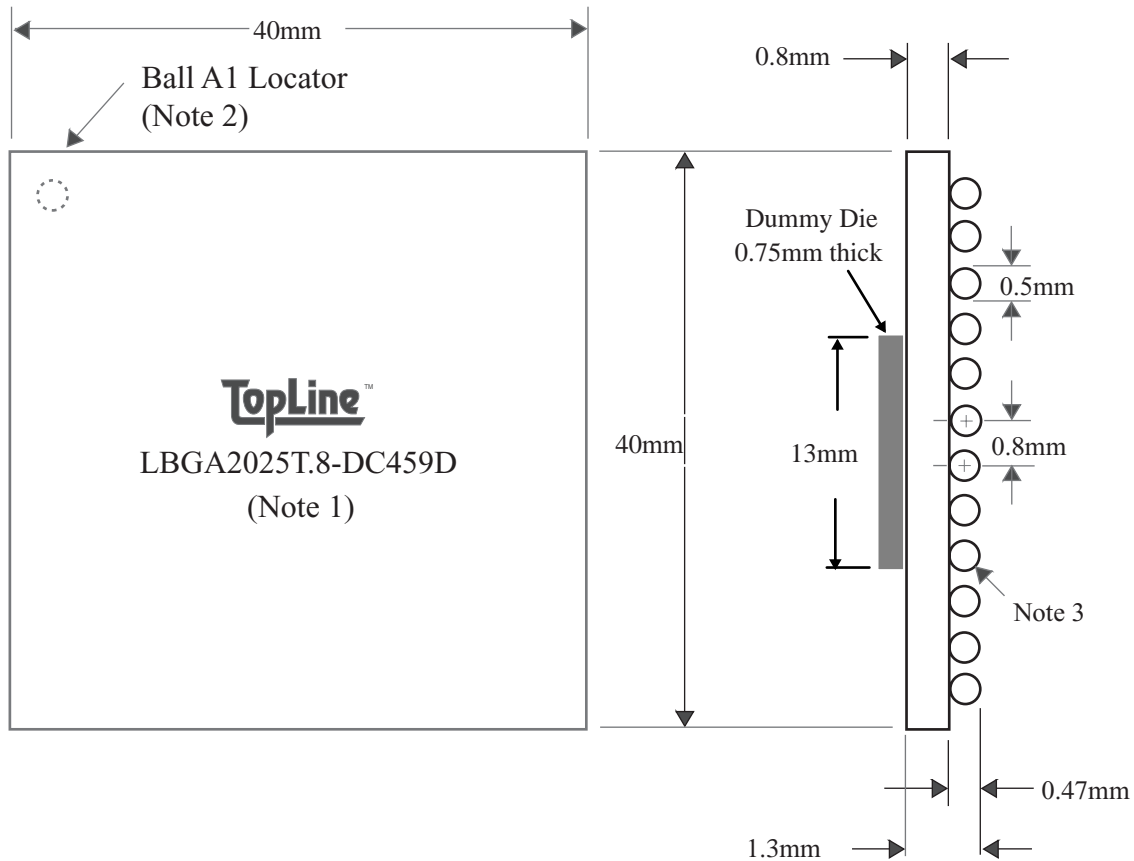

<u>BALLS</u>	<u>PITCH</u>	<u>SIZE</u>	<u>MATRIX</u>	<u>ROWS</u>	<u>CENTER</u>	<u>MAT'L</u>
2025	0.8mm	40mm SQ	45x45	full	full	BT

BALL VIEW

BOTTOM SIDE (TOP X-RAY VIEW)

TEST VEHICLE BOARD

AFTER MOUNTING TO TEST BOARD

LBGA2025T.8-DC459D

<u>BALLS</u>	<u>PITCH</u>	<u>SIZE</u>	<u>MATRIX</u>	<u>ROWS</u>	<u>CENTER</u>	<u>MAT'L</u>
2025	0.8mm	40mm SQ	45x45	full	full	BT

TEL 1-714-898-3830
info@topline.tv

TOP VIEW

SIDE VIEW

NOTES		REVISIONS		
Note 1	Logo and part number White ink on black solder mask	<u>Rev</u>	<u>Date</u>	<u>Changes</u>
Note 2	Ball A1 locator mark positioned in corner			
Note 3	Ball Material: Sn63/Pb37			
Note 4	Substrate Material: BT			
		PACKAGING TRAYS		
		Tray BGATRAY40mm-3x7 Tray Quantity 21		