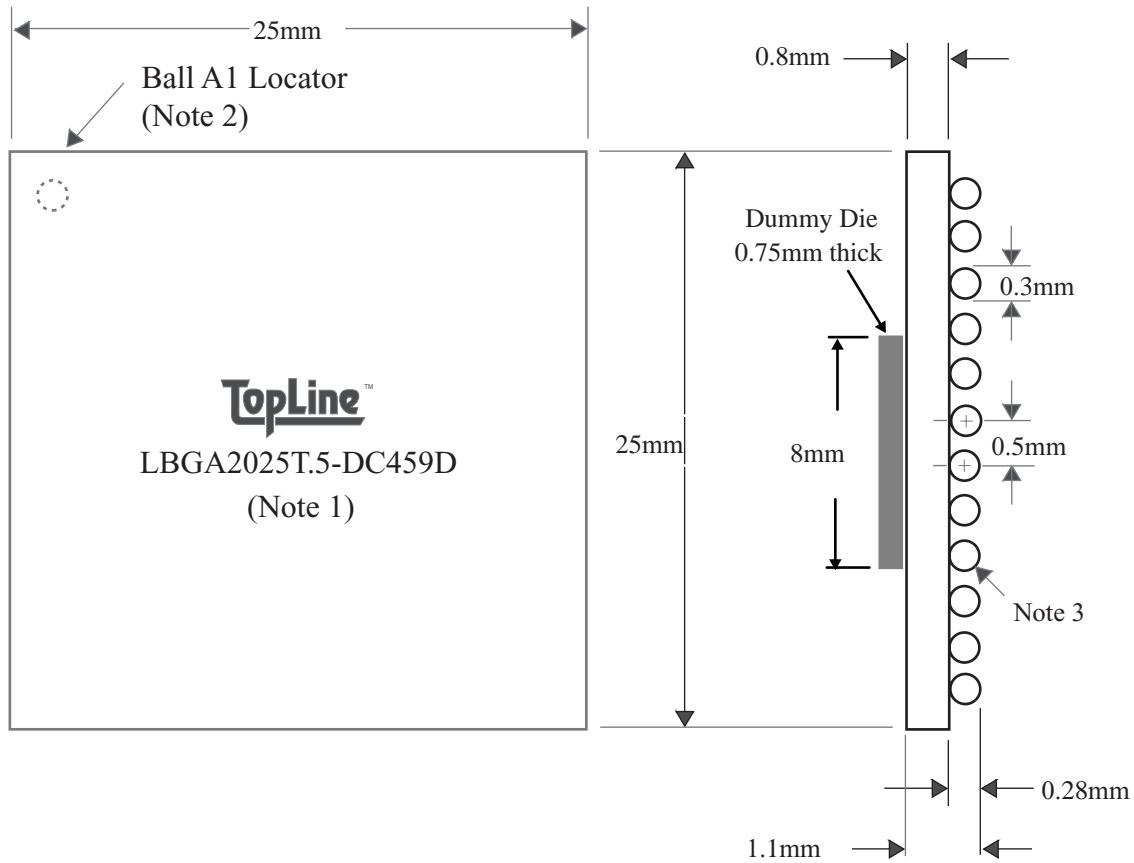

TEST VEHICLE BOARD

AFTER MOUNTING TO TEST BOARD

LBGA2025T.5-DC459D

<u>BALLS</u>	<u>PITCH</u>	<u>SIZE</u>	<u>MATRIX</u>	<u>ROWS</u>	<u>CENTER</u>	<u>MAT'L</u>
2025	0.5mm	25mm SQ	45x45	full	full	BT

TEL 1-714-898-3830
info@topline.tv

TOP VIEW

SIDE VIEW

NOTES		REVISIONS		
Note 1	Logo and part number White ink on black solder mask	<u>Rev</u>	<u>Date</u>	<u>Changes</u>
Note 2	Ball A1 locator mark positioned in corner			
Note 3	Ball Material: Sn63/Pb37			
Note 4	Substrate Material: BT			
		PACKAGING TRAYS		
		Tray BGATRAY25mm-4x11 Tray Quantity 44		