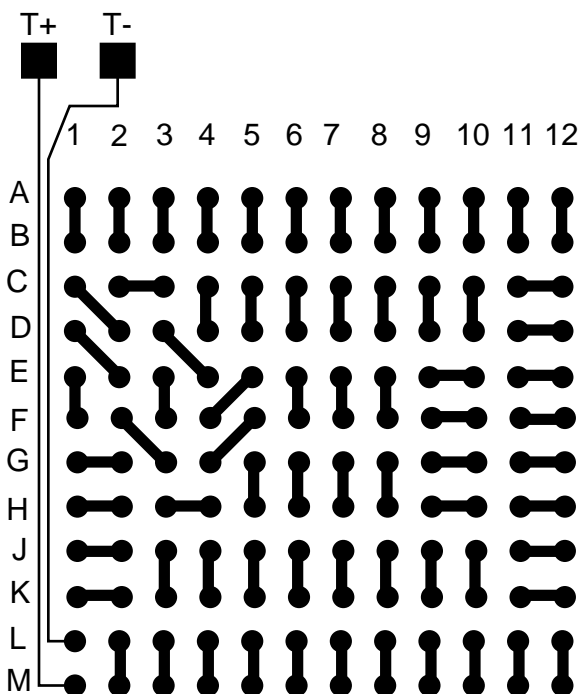

BALLS	PITCH	SIZE	MATRIX	ROWS	CENTER	MAT'L
144	0.8mm	12mm SQ	12 x 12	full	full	FR4

**BALL VIEW**

**BOTTOM SIDE (TOP X-RAY VIEW)**

**TEST VEHICLE BOARD**

**AFTER MOUNTING TO TEST BOARD**

# LBGA144T.8C-DC128 Lead Free

TEL 1-714-898-3830  
info@topline.tv

<u>BALLS</u>	<u>PITCH</u>	<u>SIZE</u>	<u>MATRIX</u>	<u>ROWS</u>	<u>CENTER</u>	<u>MAT'L</u>
144	0.8mm	12mm SQ	12 x 12	full	full	FR4

**TOP VIEW**

**SIDE VIEW**

NOTES		
Note 1	Logo and part number centered White ink on black solder mask	
Note 2	Ball A1 locator mark positioned in corner	
Note 3	Ball Material: Sn96.5 Ag3.0 Cu0.5	
Note 4	Substrate Material: FR4	
		PACKAGING TRAYS
		Tray BGATRAY12mm-9x21 Subject to Change Tray Quantity 189 Subject to Change