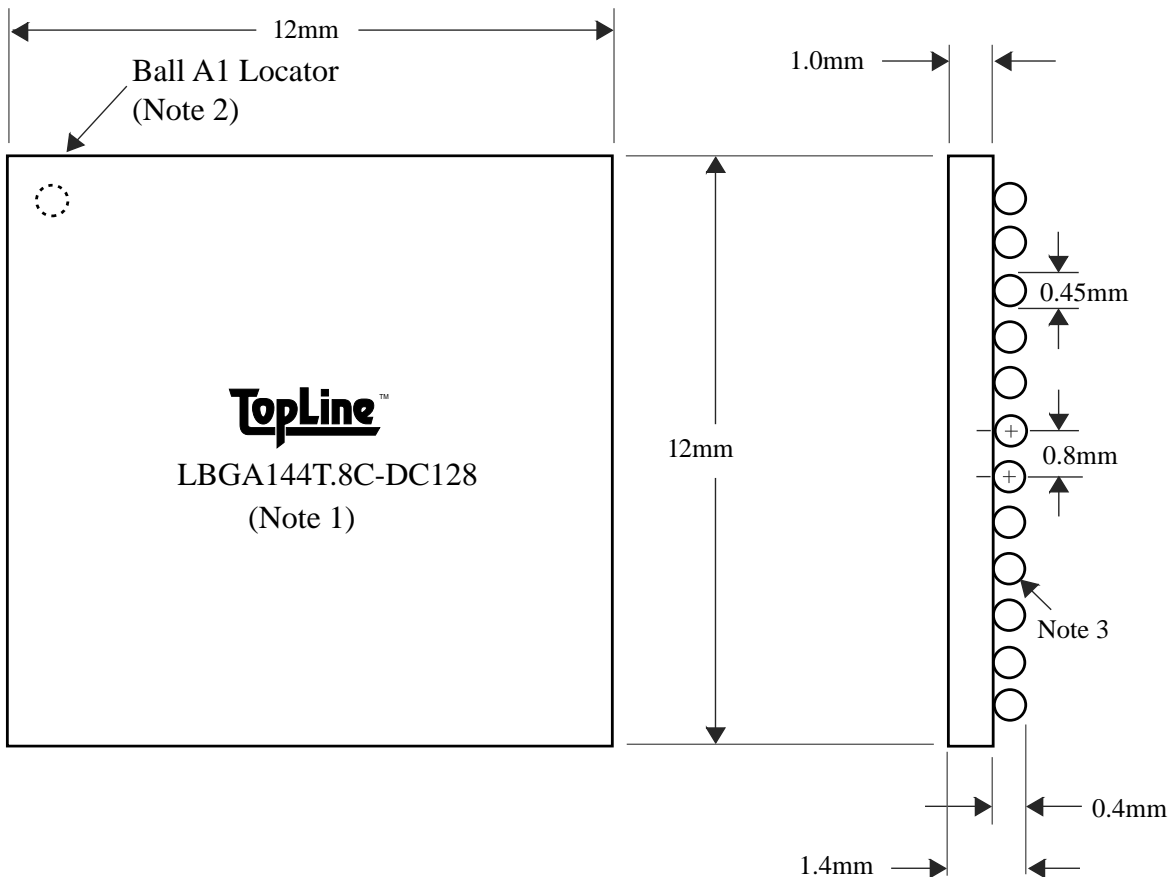

BALLS	PITCH	SIZE	MATRIX	ROWS	CENTER	MAT'L
144	0.8mm	12mm SQ	12 x 12	full	full	FR4

**BALL VIEW**

**BOTTOM SIDE (TOP X-RAY VIEW)**

**TEST VEHICLE BOARD**

**AFTER MOUNTING TO TEST BOARD**

# LBGA144T.8C-DC128 Lead Free

TEL 1-714-898-3830  
info@topline.tv

<u>BALLS</u>	<u>PITCH</u>	<u>SIZE</u>	<u>MATRIX</u>	<u>ROWS</u>	<u>CENTER</u>	<u>MAT'L</u>
144	0.8mm	12mm SQ	12 x 12	full	full	FR4

**TOP VIEW**

**SIDE VIEW**

NOTES		
Note 1	Logo and part number centered White ink on black solder mask	
Note 2	Ball A1 locator mark positioned in corner	
Note 3	Ball Material: Sn96.5 Ag3.0 Cu0.5	
Note 4	Substrate Material: FR4	
		PACKAGING TRAYS
		Tray BGATRAY12mm-9x21 Subject to Change Tray Quantity 189 Subject to Change