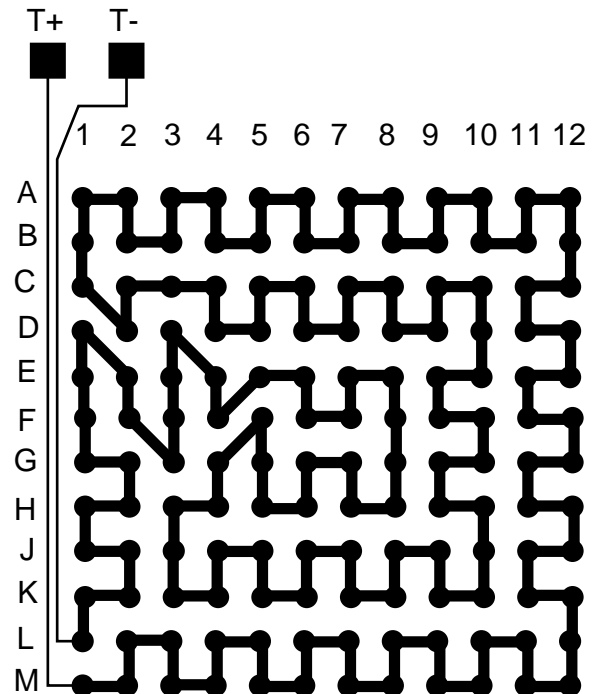

BALLS	PITCH	SIZE	MATRIX	ROWS	CENTER	MAT'L
144	0.8mm	12mm SQ	12 x 12	full	full	FR4

BALL VIEW

BOTTOM SIDE (TOP X-RAY VIEW)

TEST VEHICLE BOARD

AFTER MOUNTING TO TEST BOARD

LBGA144T.8-DC128

TEL 1-714-898-3830
info@topline.tv

<u>BALLS</u>	<u>PITCH</u>	<u>SIZE</u>	<u>MATRIX</u>	<u>ROWS</u>	<u>CENTER</u>	<u>MAT'L</u>
144	0.8mm	12mm SQ	12 x 12	full	full	FR4

TOP VIEW

SIDE VIEW

NOTES		
Note 1	Logo and part number centered White ink on black solder mask	
Note 2	Ball A1 locator mark positioned in corner	
Note 3	Ball Material: Sn63 Pb37	
Note 4	Substrate Material: FR4	
		PACKAGING TRAYS
		Tray BGATRAY12mm-9x21 Subject to Change Tray Quantity 189 Subject to Change