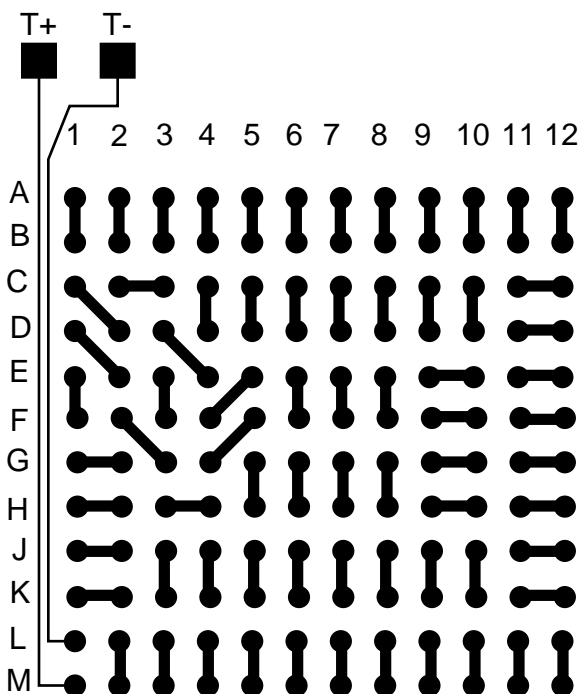

BALLS	PITCH	SIZE	MATRIX	ROWS	CENTER	MAT'L
144	0.8mm	12mm SQ	12 x 12	full	full	FR4

BALL VIEW

BOTTOM SIDE (TOP X-RAY VIEW)

TEST VEHICLE BOARD

AFTER MOUNTING TO TEST BOARD

LBGA144T.8-DC128

TEL 1-714-898-3830
info@topline.tv

<u>BALLS</u>	<u>PITCH</u>	<u>SIZE</u>	<u>MATRIX</u>	<u>ROWS</u>	<u>CENTER</u>	<u>MAT'L</u>
144	0.8mm	12mm SQ	12 x 12	full	full	FR4

TOP VIEW

SIDE VIEW

NOTES		
Note 1	Logo and part number centered White ink on black solder mask	
Note 2	Ball A1 locator mark positioned in corner	
Note 3	Ball Material: Sn63 Pb37	
Note 4	Substrate Material: FR4	
		PACKAGING TRAYS
		Tray BGATRAY12mm-9x21 Subject to Change Tray Quantity 189 Subject to Change