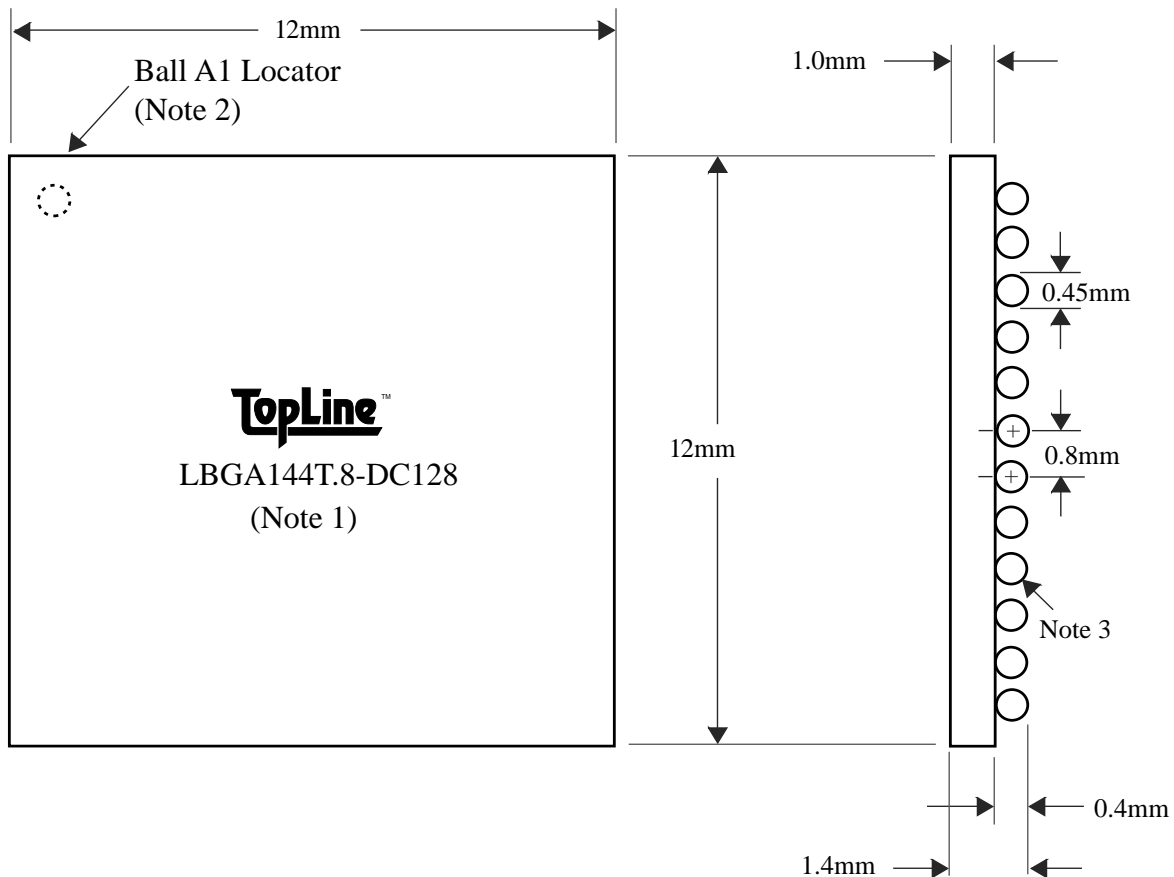

BALLS	PITCH	SIZE	MATRIX	ROWS	CENTER	MAT'L
144	0.8mm	12mm SQ	12 x 12	full	full	FR4

BALL VIEW

BOTTOM SIDE (TOP X-RAY VIEW)

TEST VEHICLE BOARD

AFTER MOUNTING TO TEST BOARD

LBGA144T.8-DC128

TEL 1-714-898-3830
info@topline.tv

<u>BALLS</u>	<u>PITCH</u>	<u>SIZE</u>	<u>MATRIX</u>	<u>ROWS</u>	<u>CENTER</u>	<u>MAT'L</u>
144	0.8mm	12mm SQ	12 x 12	full	full	FR4

TOP VIEW

SIDE VIEW

NOTES		
Note 1	Logo and part number centered White ink on black solder mask	
Note 2	Ball A1 locator mark positioned in corner	
Note 3	Ball Material: Sn63 Pb37	
Note 4	Substrate Material: FR4	
		PACKAGING TRAYS
		Tray BGATRAY12mm-9x21 Subject to Change Tray Quantity 189 Subject to Change