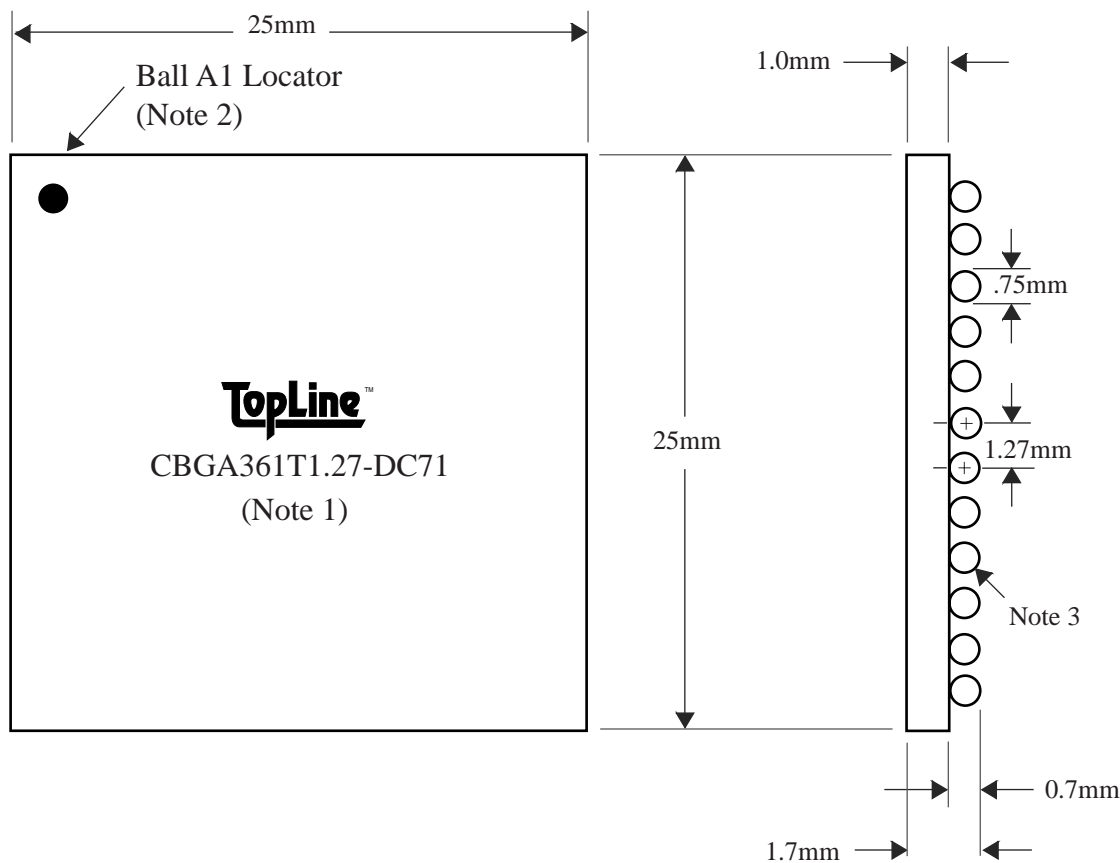

BALLS	PITCH	SIZE
361	1.27mm	25mm SQ

CBGA361T1.27-DC71

MATRIX	ROWS	CENTER	MAT'L
19 x 19	full	full	ceramic

BALL VIEW

BOTTOM SIDE (TOP X-RAY VIEW)

TEST VEHICLE BOARD

AFTER MOUNTING TO TEST BOARD

CBGA361T1.27-DC71

TEL 1-714-898-3830
info@toplinedummy.com

<u>BALLS</u>	<u>PITCH</u>	<u>SIZE</u>	<u>MATRIX</u>	<u>ROWS</u>	<u>CENTER</u>	<u>MAT'L</u>
361	1.27mm	25mm SQ	19 x 19	full	full	ceramic

TOP VIEW

SIDE VIEW

NOTES		REVISIONS		
Note 1	TopLine logo and part number centered Black ink	Rev	Date	Changes
Note 2	Ball A1 locator mark positioned in corner			
Note 3	Ball Material: 10/90SnPb	PACKAGING TRAYS		
Note 4	Substrate Material: Ceramic			Tray BGATRAY25mm-4x11 Tray Quantity 44