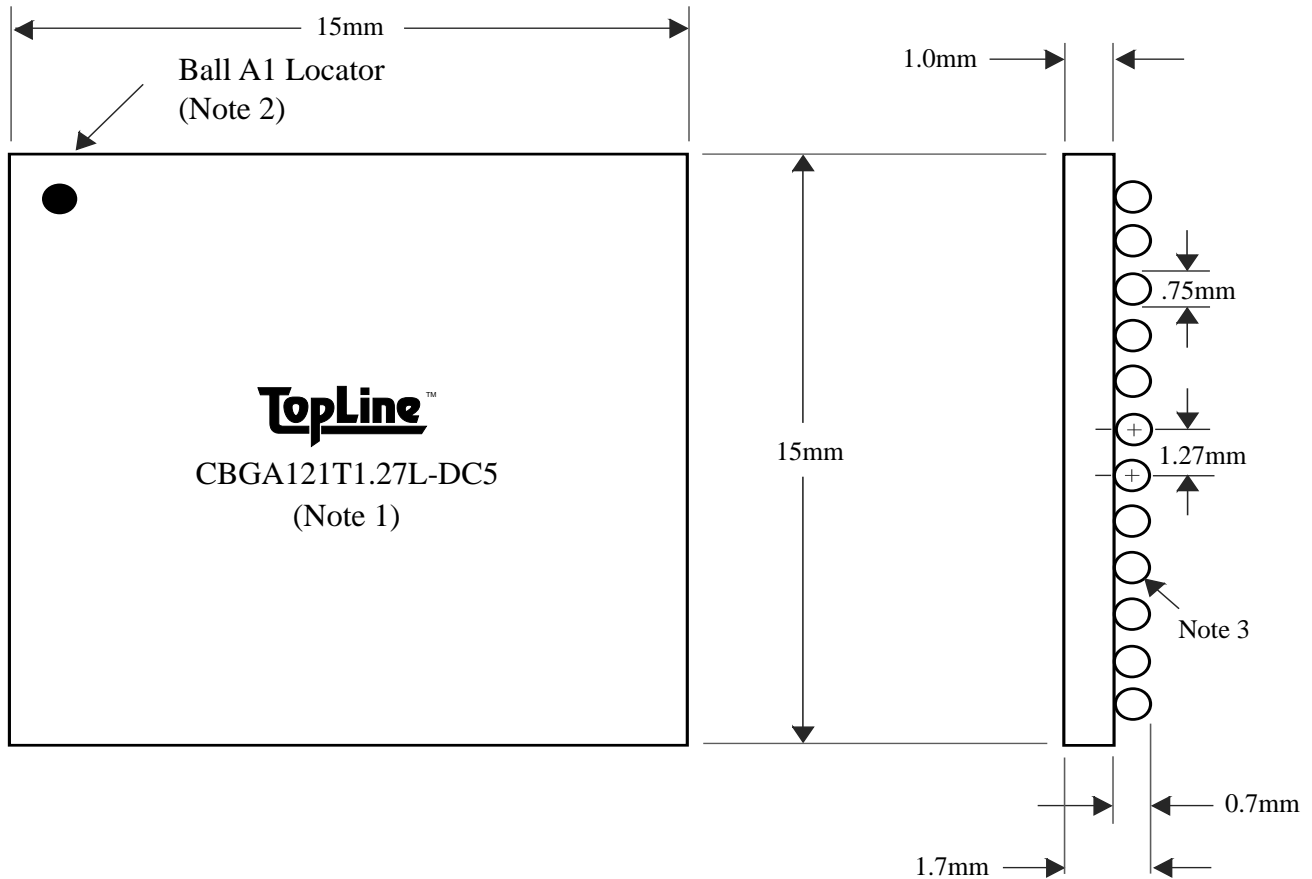

# CBGA121T1.27L-DC5

TEL 1-714-898-3830  
info@toplinedummy.com

<u>BALLS</u>	<u>PITCH</u>	<u>SIZE</u>	<u>MATRIX</u>	<u>ROWS</u>	<u>CENTER</u>	<u>MAT'L</u>
121	1.27mm	15mm SQ	11 x 11	full	full	ceramic

**TOP VIEW**

**SIDE VIEW**

NOTES		REVISIONS		
Note 1	TopLine logo and part number centered Black ink	Rev	Date	Changes
Note 2	Ball A1 locator mark positioned in corner			
<b>Note 3</b>	<b>Ball Material: Sn62/Pb36/2Ag</b>	<b>PACKAGING TRAYS</b>		
Note 4	Substrate Material: Ceramic	Tray BGATRAY15mm-7x18 Tray Quantity 126 Tray Suppliers (ref):		