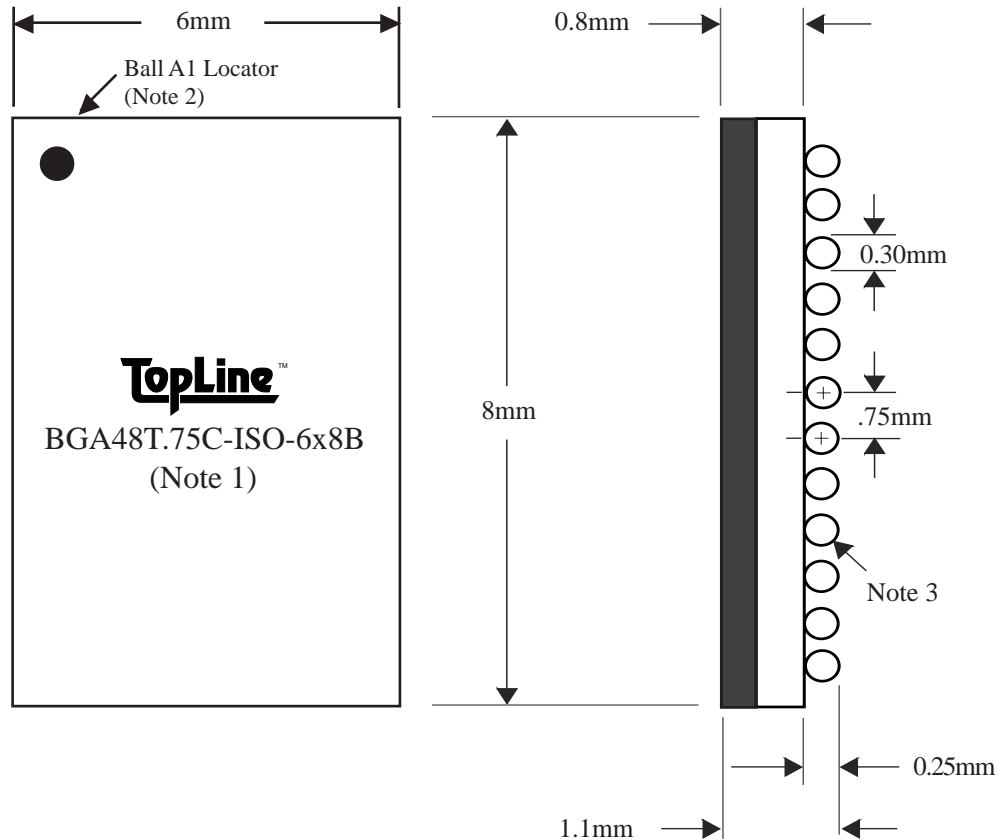

Lead Free BGA48T.75C-ISO-6x8B

<u>BALLS</u>	<u>PITCH</u>	<u>SIZE</u>	<u>MATRIX</u>	<u>ROWS</u>	<u>CENTER</u>	<u>MAT'L</u>
48	0.75mm	6 x 8mm	6 x 8	full	full	BT

BALL VIEW

BOTTOM SIDE (TOP X-RAY VIEW)

TEST VEHICLE BOARD

AFTER MOUNTING TO TEST BOARD

BGA48T.75C-ISO-6x8B Lead Free

TEL 1-714-898-3830
info@topline.tv

<u>BALLS</u>	<u>PITCH</u>	<u>SIZE</u>	<u>MATRIX</u>	<u>ROWS</u>	<u>CENTER</u>	<u>MAT'L</u>
48	0.75mm	6 x 8mm	6 x 8	full	full	BT

TOP VIEW

SIDE VIEW

NOTES		REVISIONS	
Note 1	Logo and part number centered	<u>Rev</u>	<u>Date</u> <u>Changes</u>
Note 2	Ball A1 locator mark positioned in corner		
Note 3	Ball Material: Sn Ag Cu		
Note 4	Substrate Material: BT Laminate		
		PACKAGING TRAYS	
		Tray BGATRAY6x8mm-16x30	
		Tray Quantity 480	