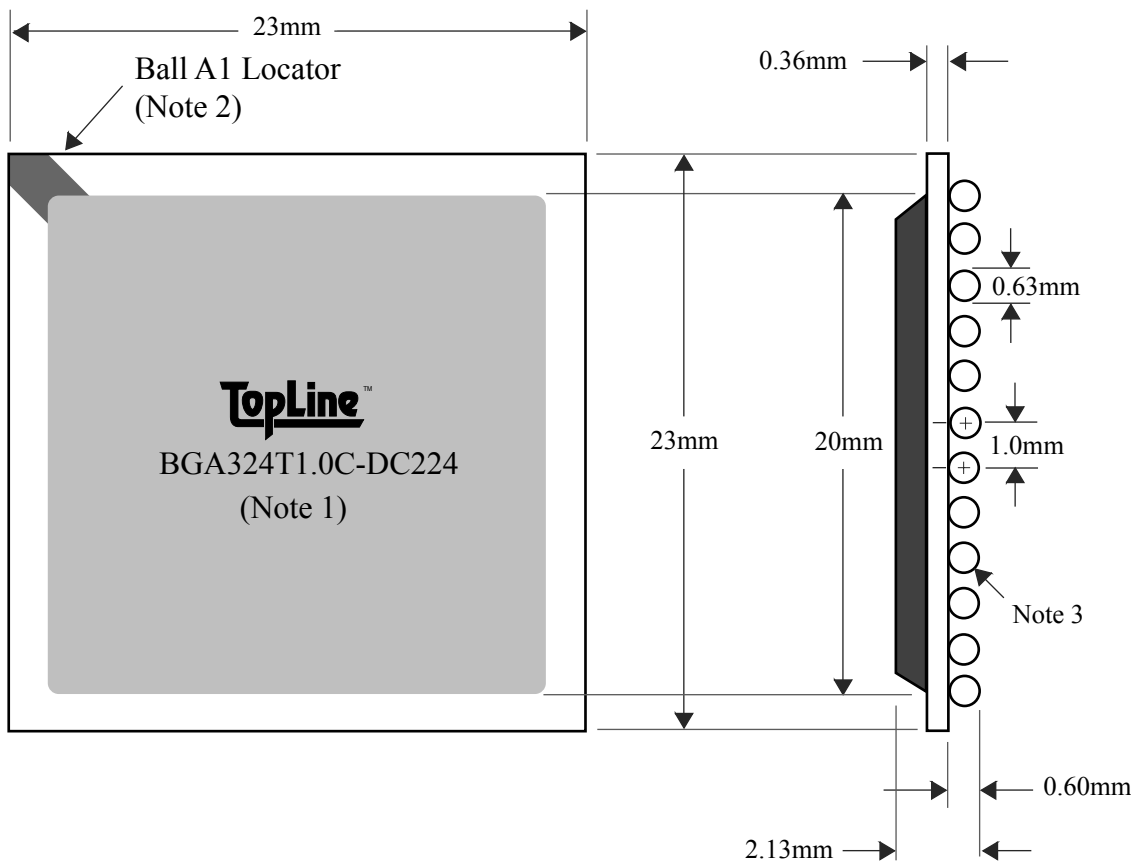

# BGA324T1.0C-DC224 Lead Free

Tel 1-714-898-3830  
info@topline.tv

<u>balls</u>	<u>pitch</u>	<u>size</u>	<u>matrix</u>	<u>rows</u>	<u>center</u>	<u>mat'l</u>
324	1.0mm	23mm SQ	22 x 22	4	6 x 6	BT

**Top View**

**Side View**

<b>notes</b>		<b>revisions</b>		
Note 1	Logo and part number centered White ink or laser marked	<u>Rev</u>	<u>Date</u>	<u>Changes</u>
Note 2	Ball A1 locator mark positioned in corner			
Note 3	Ball Material: Sn Ag Cu			
Note 4	Substrate Material: BT laminate			
		<b>packaging trays</b>		
		Tray BGATRAY23mm-5x12 Tray Quantity 60		