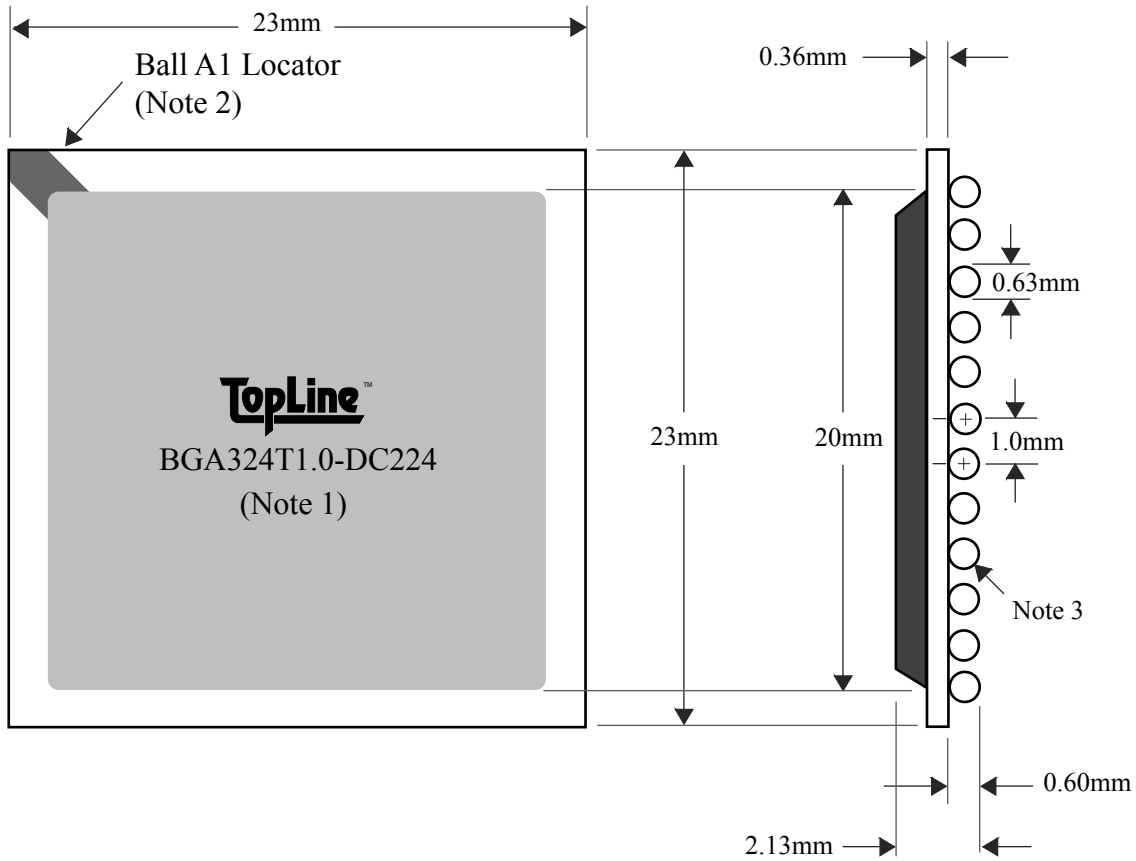

<u>balls</u>	<u>pitch</u>	<u>size</u>	<u>matrix</u>	<u>rows</u>	<u>center</u>	<u>mat'l</u>
324	1.0mm	23mm SQ	22 x 22	4	6 x 6	BT

BGA324T1.0-DC224

Ball View

Bottom Side (Top X-Ray View)

Test Vehicle Board

After Mounting to Test Board

BGA324T1.0-DC224

Tel 1-714-898-3830
info@topline.tv

<u>balls</u>	<u>pitch</u>	<u>size</u>	<u>matrix</u>	<u>rows</u>	<u>center</u>	<u>mat'l</u>
324	1.0mm	23mm SQ	22 x 22	4	6 x 6	BT

Top View

Side View

notes		revisions		
Note 1	Logo and part number centered White ink or laser marked	<u>Rev</u>	<u>Date</u>	<u>Changes</u>
Note 2	Ball A1 locator mark positioned in corner			
Note 3	Ball Material: Sn63/Pb37			
Note 4	Substrate Material: BT laminate			
		packaging trays		
		Tray BGATRAY23mm-5x12 Tray Quantity 60		