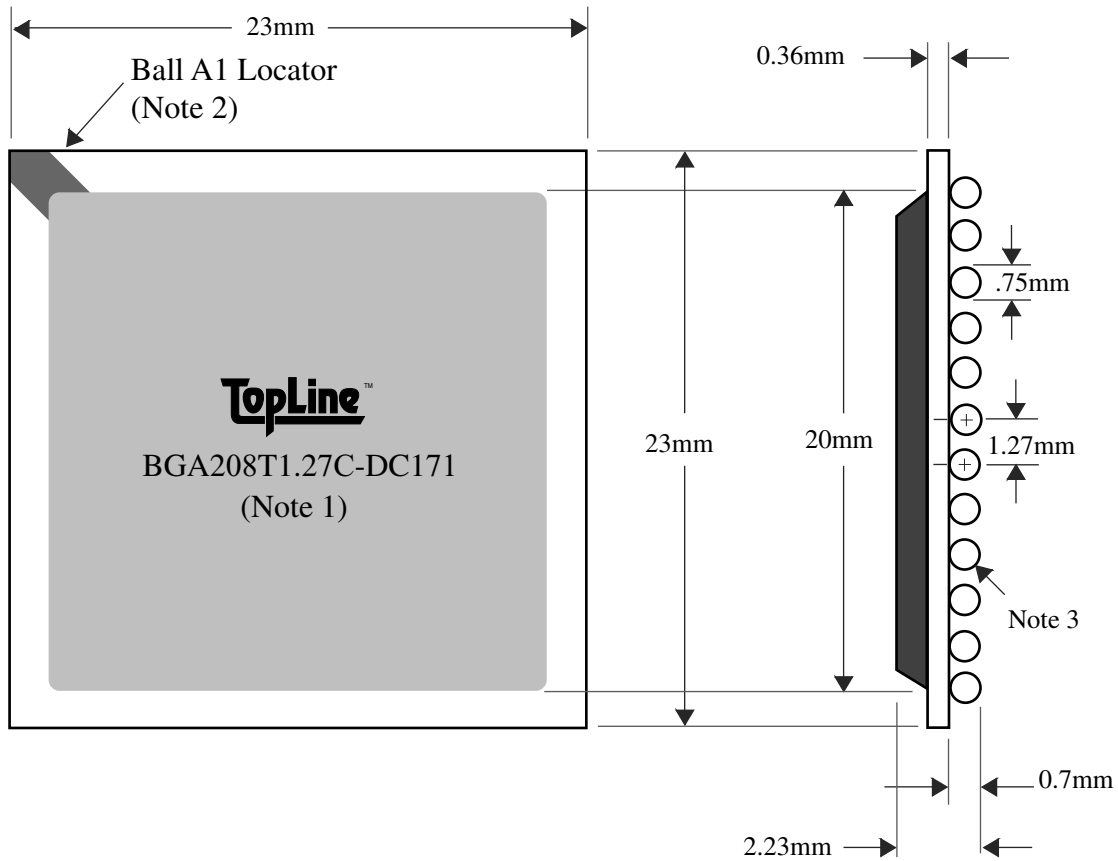

Lead Free

BGA208T1.27C-DC171

TEL 1-714-898-3830
info@topline.tv

<u>BALLS</u>	<u>PITCH</u>	<u>SIZE</u>	<u>MATRIX</u>	<u>ROWS</u>	<u>CENTER</u>	<u>MAT'L</u>
208	1.27mm	23mm SQ	17 x 17	4	none	BT

BALL VIEW

BOTTOM SIDE (TOP X-RAY VIEW)

BGA208T1.27C-DC171 Lead Free

TEL 1-714-898-3830
info@topline.tv

<u>BALLS</u>	<u>PITCH</u>	<u>SIZE</u>	<u>MATRIX</u>	<u>ROWS</u>	<u>CENTER</u>	<u>MAT'L</u>
208	1.27mm	23mm SQ	17 x 17	4	none	BT

TOP VIEW

SIDE VIEW

NOTES		REVISIONS		
Note 1	Logo and part number centered White ink or laser marked	<u>Rev</u>	<u>Date</u>	<u>Changes</u>
Note 2	Ball A1 locator mark positioned in corner			
Note 3	Ball Material: Sn96.5/Ag3.0/Cu0.5			
Note 4	Substrate Material: BT laminate			
		PACKAGING TRAYS		
		Tray BGATRAY23mm-5x12 Tray Quantity 60		