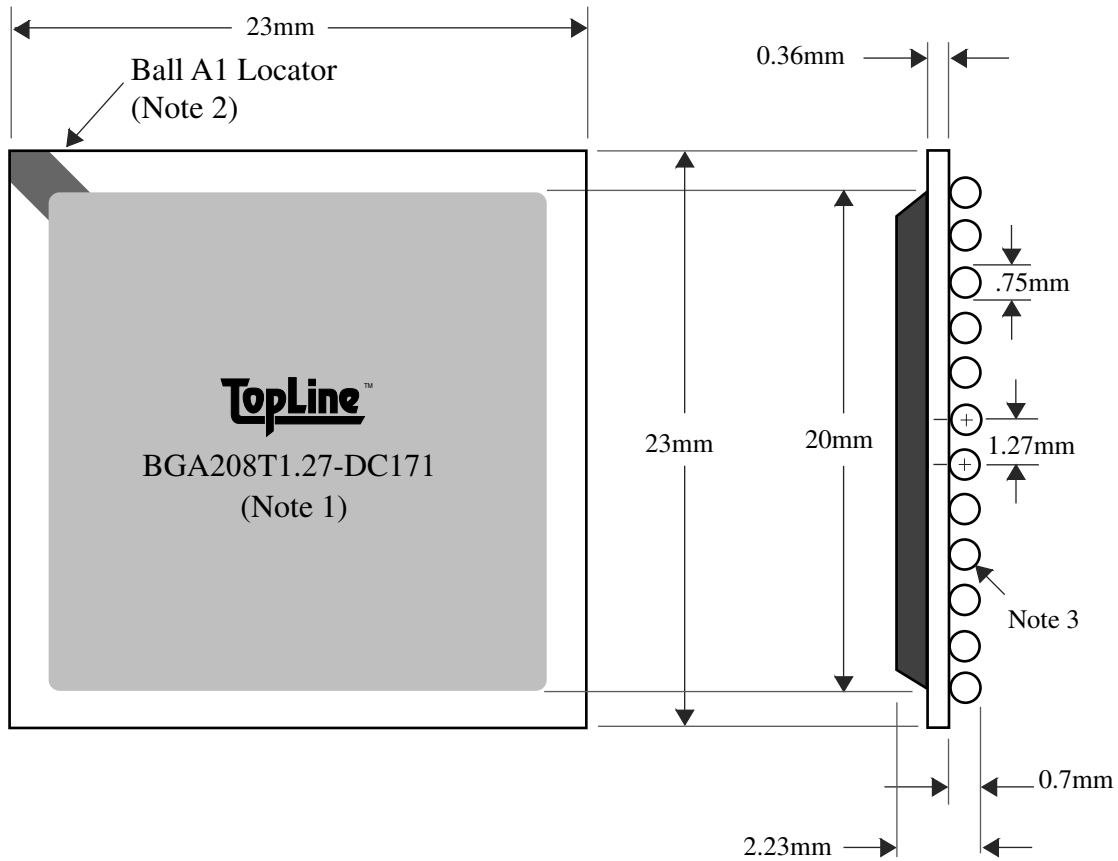

<u>BALLS</u>	<u>PITCH</u>	<u>SIZE</u>	<u>MATRIX</u>	<u>ROWS</u>	<u>CENTER</u>	<u>MAT'L</u>
208	1.27mm	23mm SQ	17 x 17	4	none	BT

BALL VIEW

BOTTOM SIDE (TOP X-RAY VIEW)

BGA208T1.27-DC171

TEL 1-714-898-3830
info@topline.tv

<u>BALLS</u>	<u>PITCH</u>	<u>SIZE</u>	<u>MATRIX</u>	<u>ROWS</u>	<u>CENTER</u>	<u>MAT'L</u>
208	1.27mm	23mm SQ	17 x 17	4	none	BT

TOP VIEW

SIDE VIEW

NOTES		REVISIONS		
Note 1	Logo and part number centered White ink or laser marked	<u>Rev</u>	<u>Date</u>	<u>Changes</u>
Note 2	Ball A1 locator mark positioned in corner			
Note 3	Ball Material: Sn63/Pb37			
Note 4	Substrate Material: BT laminate			
		PACKAGING TRAYS		
		Tray BGATRAY23mm-5x12 Tray Quantity 60		