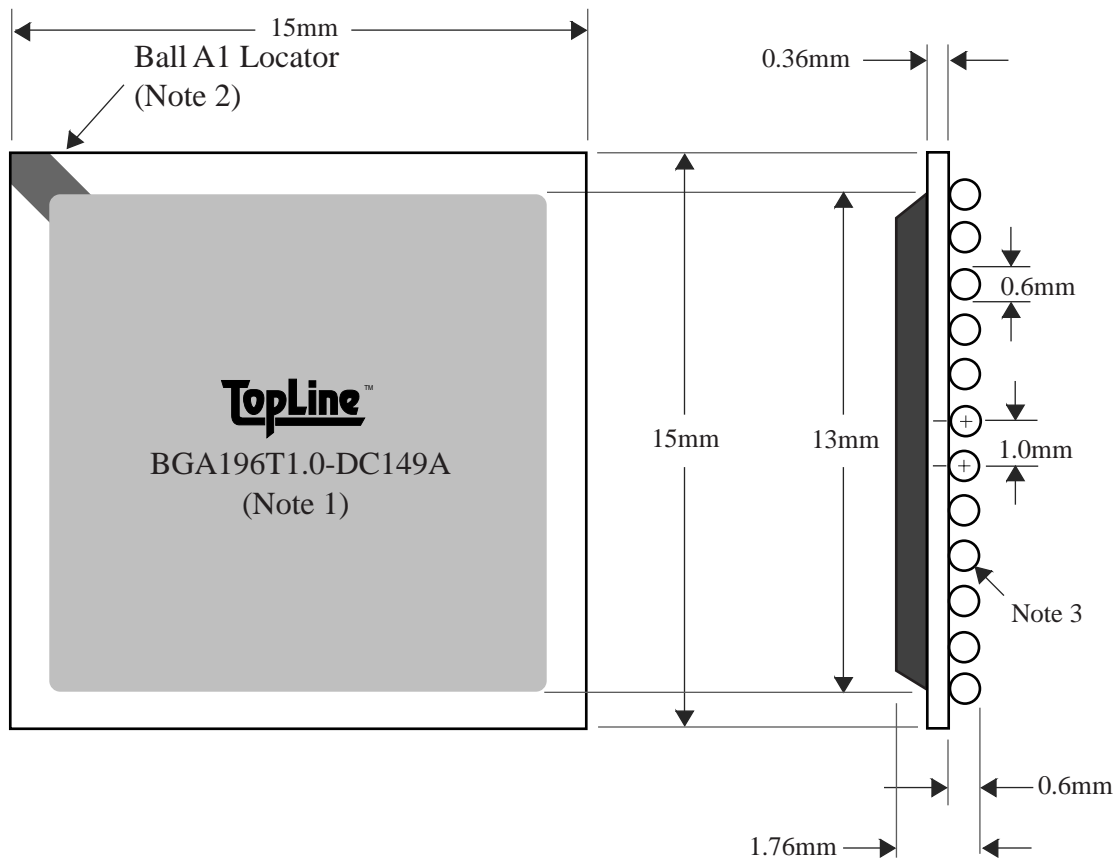

BALLS	PITCH	SIZE	MATRIX	ROWS	CENTER	MAT'L
196	1.0mm	15mm SQ	14 x 14	full	full	BT

BGA196T1.0-DC149A

BALL VIEW

BOTTOM SIDE (TOP X-RAY VIEW)

TEST VEHICLE BOARD

AFTER MOUNTING TO TEST BOARD

BGA196T1.0-DC149A

TEL 1-714-898-3830
info@topline.tv

BALLS	PITCH	SIZE	MATRIX	ROWS	CENTER	MAT'L
196	1.0mm	15mm SQ	14 x 14	full	full	BT

TOP VIEW

SIDE VIEW

NOTES		REVISIONS	
Note 1	Logo and part number centered White ink or laser marked	Rev	Date Changes
Note 2	Ball A1 locator mark positioned in corner		
Note 3	Ball Material: 63/37 SnPb		
Note 4	Substrate Material: BT laminate		
		PACKAGING TRAYS	
		Tray BGATRAY15mm-7x18 Tray Quantity 126	