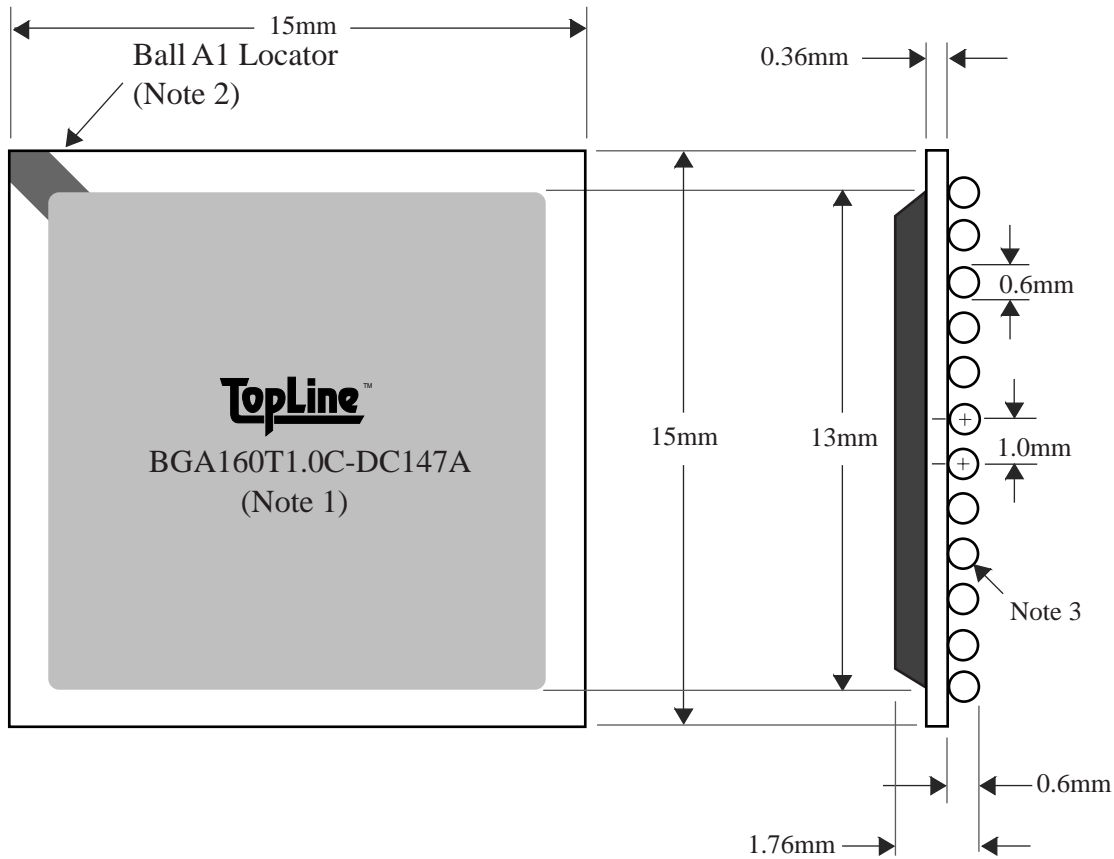

Lead Free BGA160T1.0C-DC147A

BALLS	PITCH	SIZE	MATRIX	ROWS	CENTER	MAT'L
160	1.0mm	15mm SQ	14 x 14	4-row	none	BT

BALL VIEW

BOTTOM SIDE (TOP X-RAY VIEW)

TEST VEHICLE BOARD

AFTER MOUNTING TO TEST BOARD

BGA160T1.0C-DC147A Lead Free

TEL 1-714-898-3830
info@topline.tv

BALLS	PITCH	SIZE	MATRIX	ROWS	CENTER	MAT'L
160	1.0mm	15mm SQ	14 x 14	4-row	none	BT

TOP VIEW

SIDE VIEW

NOTES		REVISIONS	
Note 1	Logo and part number centered White ink or laser marked	Rev	Date Changes
Note 2	Ball A1 locator mark positioned in corner		
Note 3	Ball Material: Sn96.5 / Ag3.0 / Cu0.5		
Note 4	Substrate Material: BT laminate		
		PACKAGING TRAYS	
		Tray BGATRAY15mm-7x18 Tray Quantity 126	