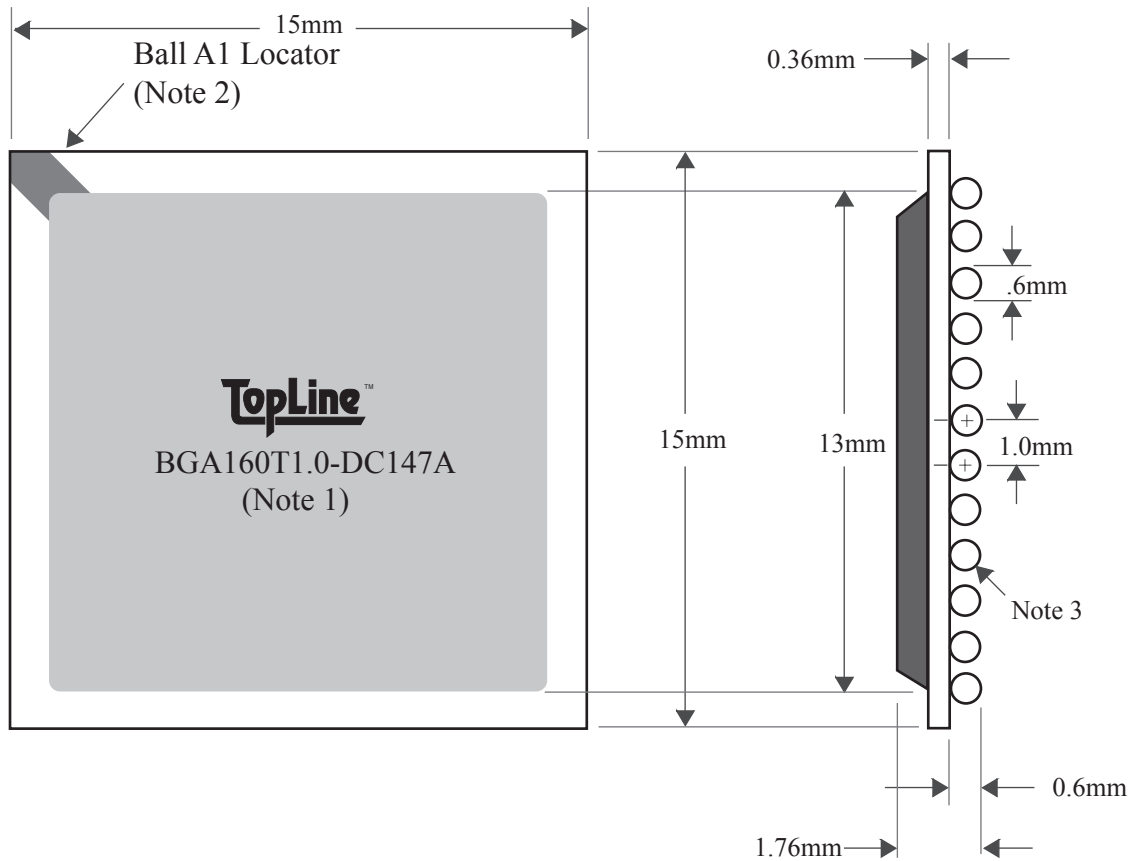

BALLS	PITCH	SIZE
160	1.0mm	15mm SQ

BGA160T1.0-DC147A

MATRIX	ROWS	CENTER	MAT'L
14 x 14	4-row	none	BT

BALL VIEW

BOTTOM SIDE (TOP X-RAY VIEW)

TEST VEHICLE BOARD

AFTER MOUNTING TO TEST BOARD

BGA160T1.0-DC147A

TEL 1-714-898-3830
info@topline.tv

BALLS	PITCH	SIZE	MATRIX	ROWS	CENTER	MAT'L
160	1.0mm	15mm SQ	14 x 14	4-row	none	BT

TOP VIEW

SIDE VIEW

NOTES		REVISIONS		
Note 1	Logo and part number centered White ink or laser marked	Rev	Date	Changes
Note 2	Ball A1 locator mark positioned in corner			
Note 3	Ball Material: Sn63/Pb37			
Note 4	Substrate Material: BT laminate			
		PACKAGING TRAYS		
		Tray BGATRAY15mm-7x18 Tray Quantity 126		