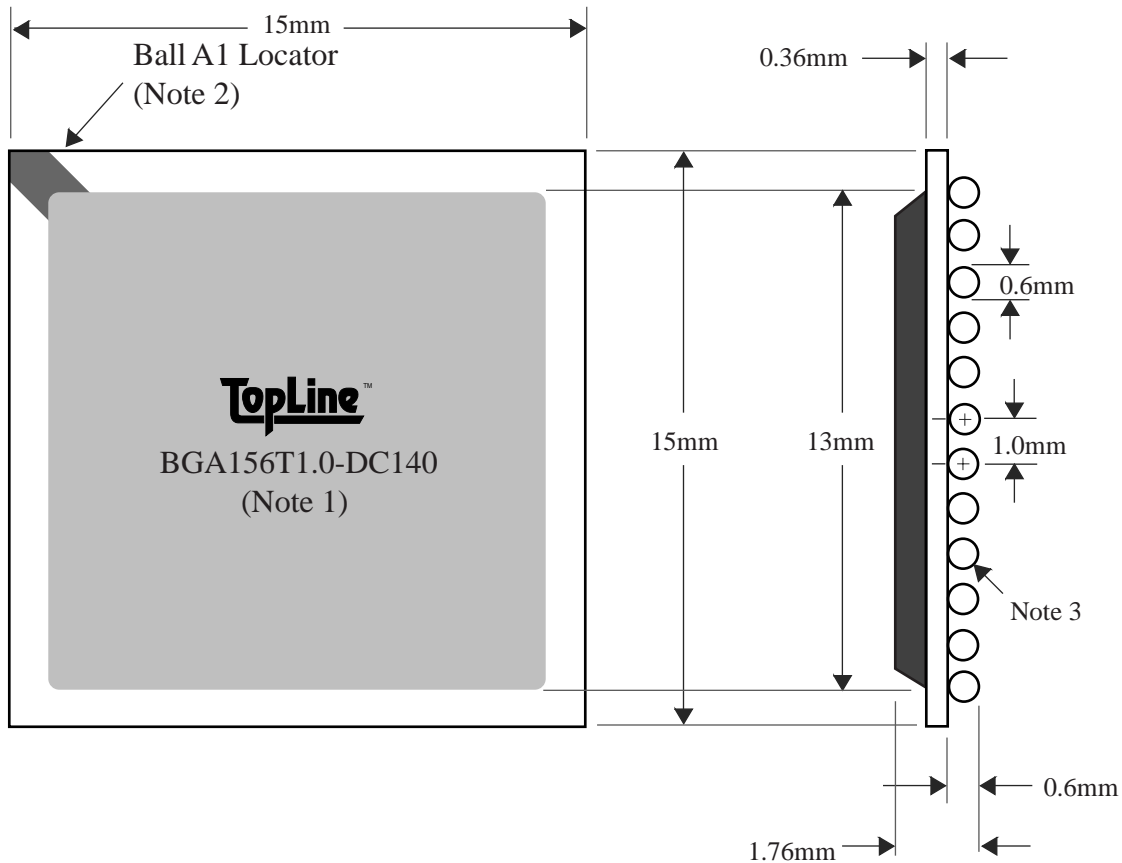

BGA156T1.0-DC140

TEL 1-714-898-3830
info@toplinedummy.com

BALLS	PITCH	SIZE	MATRIX	ROWS	CENTER	MAT'L
156	1.0mm	15mm SQ	14 x 14	4	none	BT

TOP VIEW

SIDE VIEW

NOTES		REVISIONS		
Note 1	Logo and part number centered White ink or laser marked	Rev	Date	Changes
Note 2	Ball A1 locator mark positioned in corner			
Note 3	Ball Material: 63/37 SnPb	PACKAGING TRAYS		
Note 4	Substrate Material: BT laminate	Tray BGATRAY15mm-7x18 Tray Quantity 126		